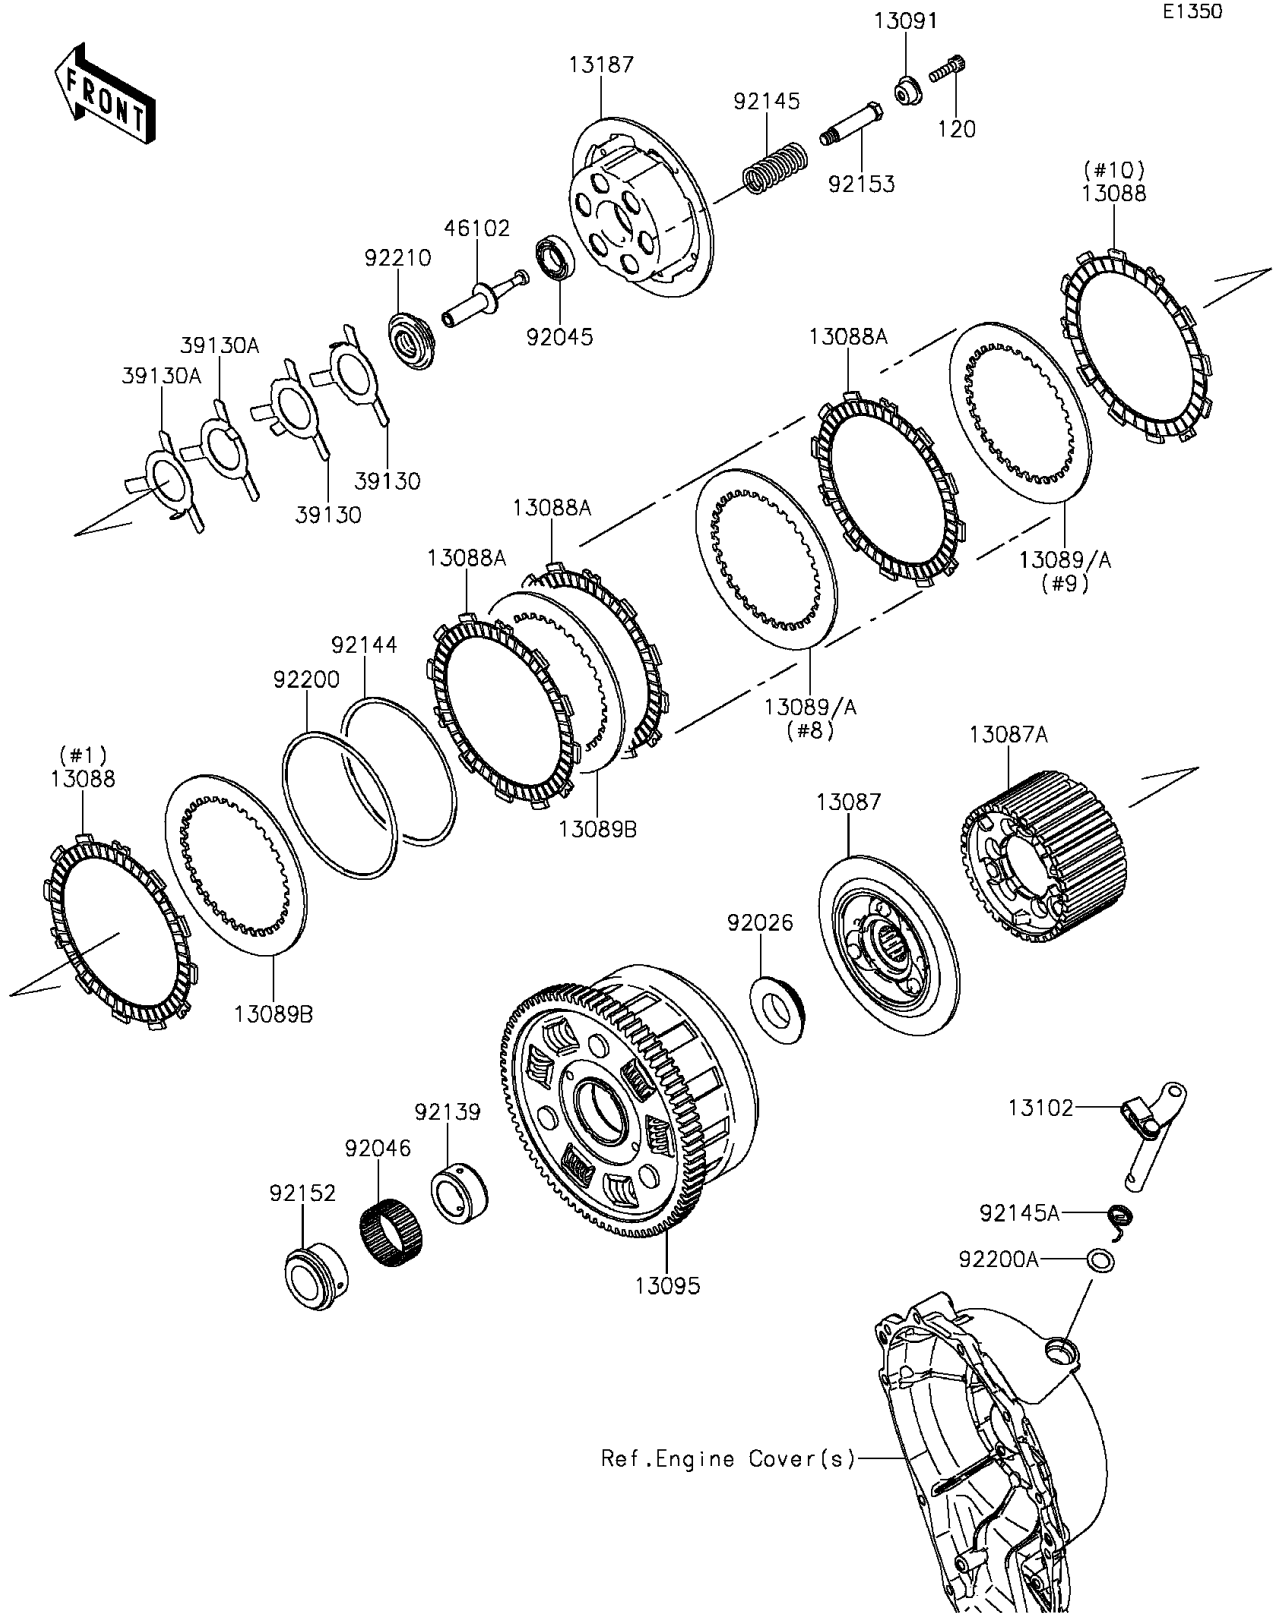

2015 Ninja® ZX™ -10R ABS PARTS DIAGRAM

Clutch

2015 Ninja® ZX™-10R ABS PARTS LIST

Clutch

ITEM NAME	PART NUMBER	QUANTITY
HUB-CLUTCH (Ref # 13087)	13087-0010	1
HUB-CLUTCH (Ref # 13087A)	13087-0011	1
PLATE-FRICTION (Ref # 13088)	13088-0003	2
PLATE-FRICTION (Ref # 13088A)	13088-0013	8
PLATE-CLUTCH,T=2.3 (Ref # 13089)	13089-0008	AR
PLATE-CLUTCH,T=2.6 (Ref # 13089A)	13089-0009	2
PLATE-CLUTCH,T=2.9 (Ref # 13089B)	13089-1093	7
HOLDER,CLUTCH SPRING (Ref # 13091)	13091-1840	6
HOUSING-COMP-CLUTCH (Ref # 13095)	13095-0558	1
RELEASE-COMP-CLUTCH (Ref # 13102)	13102-0041	1
PLATE-CLUTCH OPERATING (Ref # 13187)	13187-0006	1
SPRING-LEAF (Ref # 39130)	39130-1078	2
SPRING-LEAF (Ref # 39130A)	39130-1079	2
ROD (Ref # 46102)	46102-0047	1
SPACER (Ref # 92026)	92026-0164	1
BEARING-BALL,6903/2A (Ref # 92045)	92045-1053	1
BEARING-NEEDLE (Ref # 92046)	92046-0041	1
BUSHING,25X38X17.3 (Ref # 92139)	92139-0304	1
SPRING,FRICTION PLATE (Ref # 92144)	92144-1854	1
SPRING,CLUTCH (Ref # 92145)	92145-0220	6
SPRING,RELEASE-COMP (Ref # 92145A)	92145-0325	1
COLLAR (Ref # 92152)	92152-0866	1
BOLT (Ref # 92153)	92153-0797	6
WASHER,FRICTION PLATE (Ref # 92200)	92200-1260	1
WASHER,12X18.5X0.5 (Ref # 92200A)	92200-1487	1
NUT (Ref # 92210)	92210-0152	1
BOLT-SOCKET,6X20 (Ref # 120)	120Q0620	6