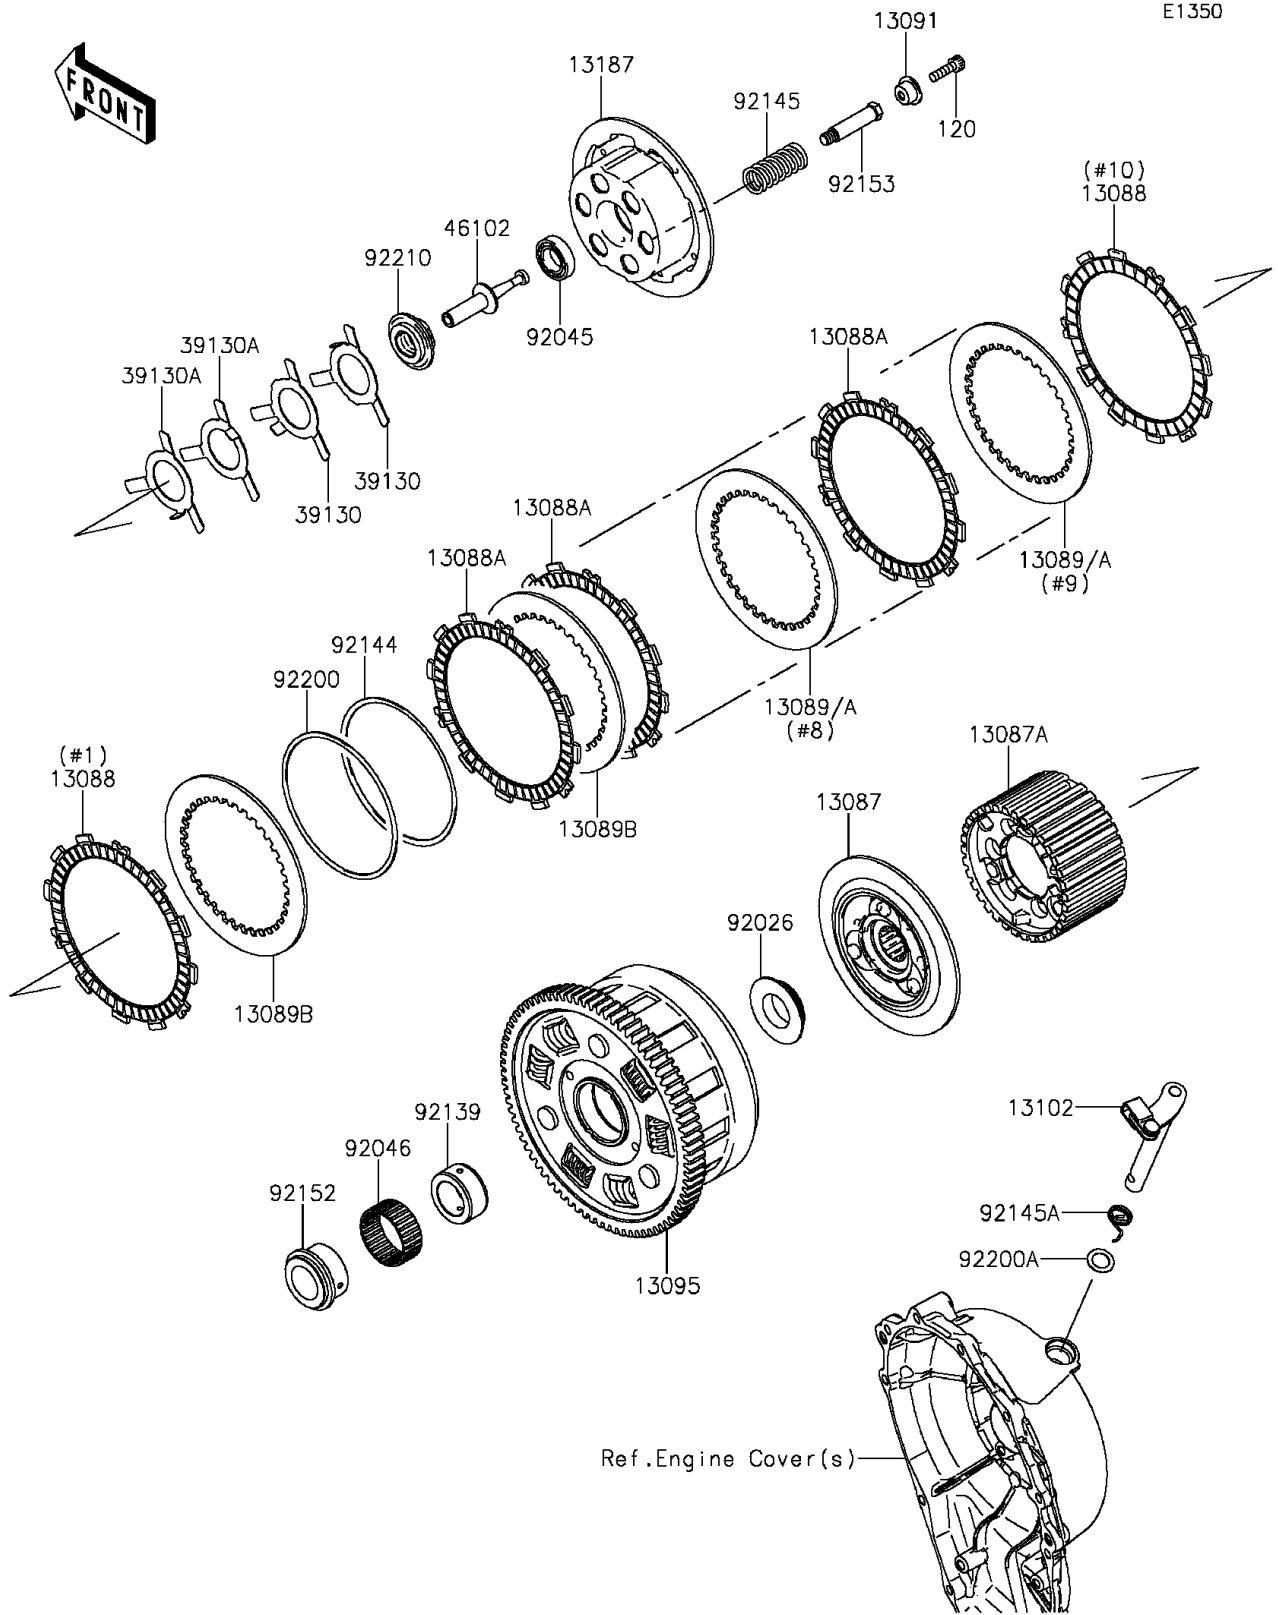

2015 Ninja® ZX™ -10R ABS 30th Anniversary Edition PARTS DIAGRA

Clutch

2015 Ninja® ZX™ -10R ABS 30th Anniversary Edition PARTS LIST

Clutch

ITEM NAME	PART NUMBER	QUANTITY
-----------	-------------	----------