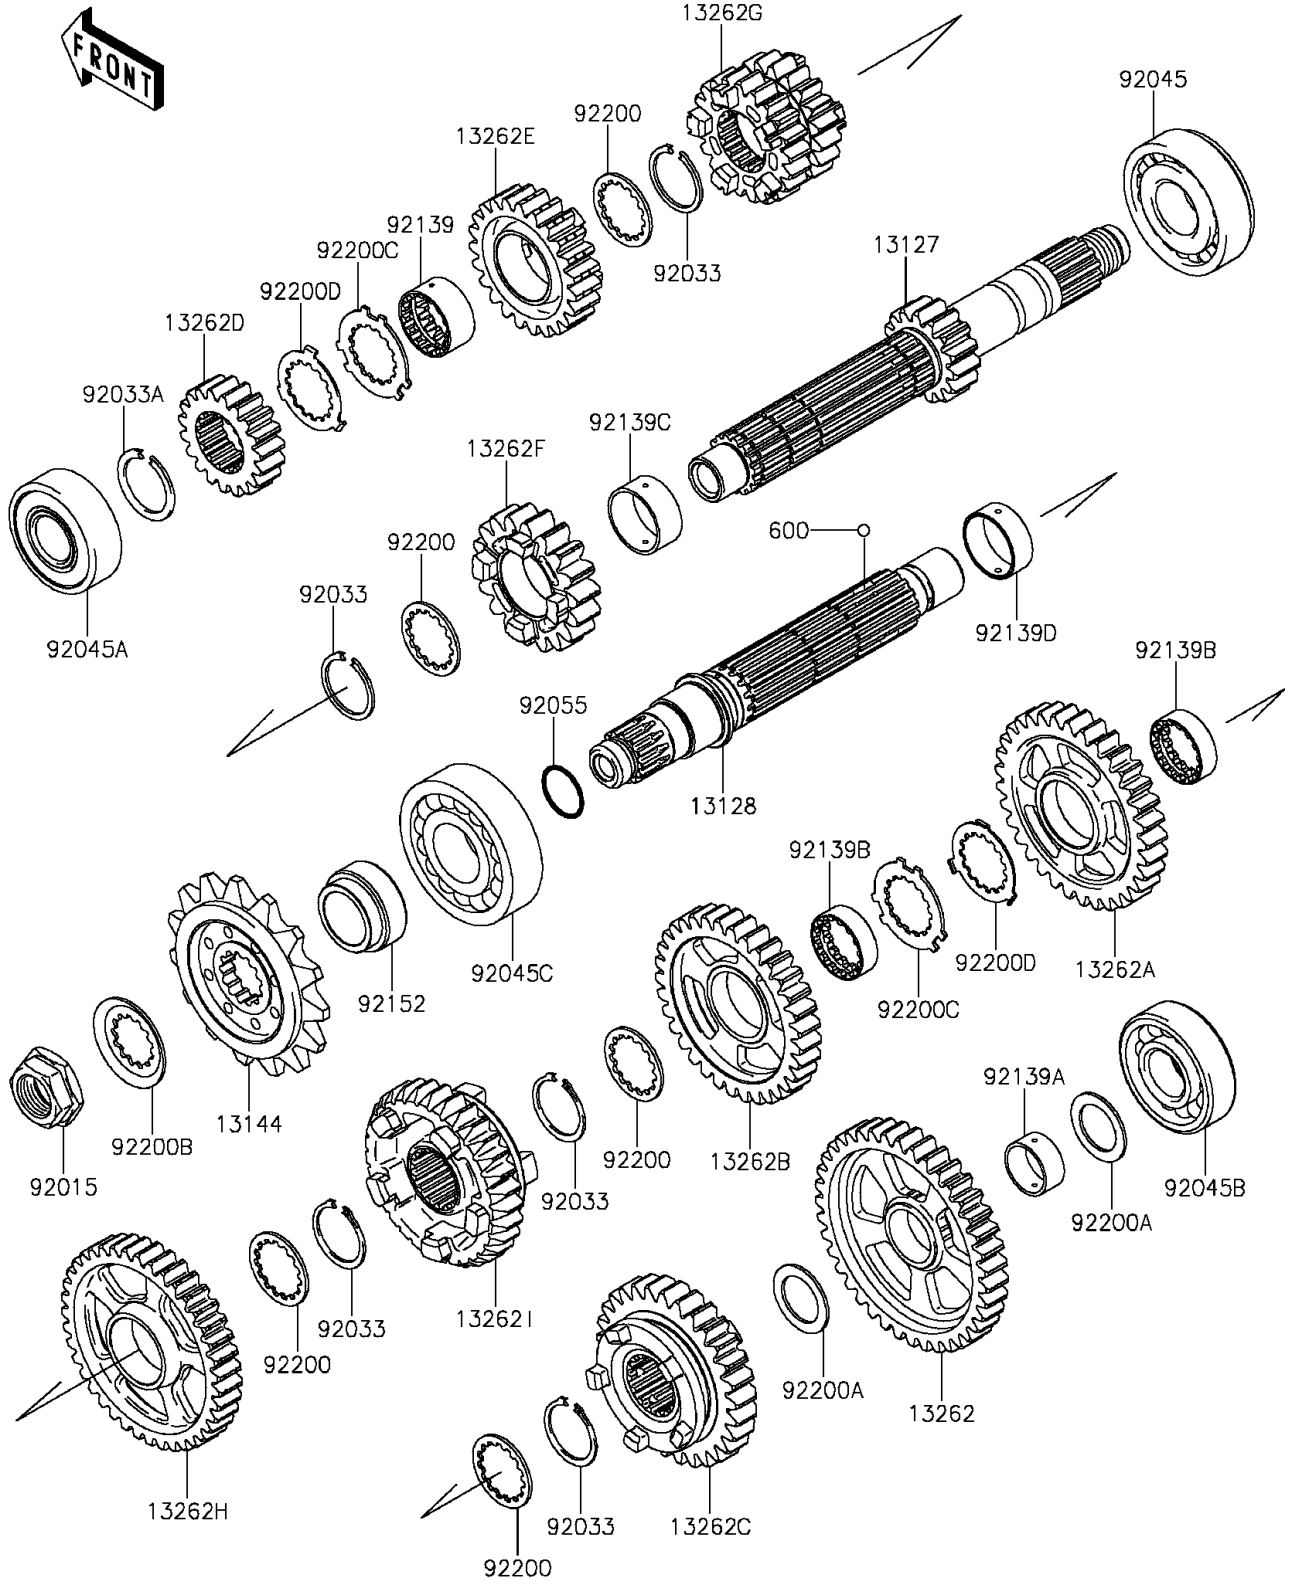

2015 Ninja® ZX™ -10R ABS 30th Anniversary Edition PARTS DIAGRA

Transmission

E1361

2015 Ninja® ZX™ -10R ABS 30th Anniversary Edition PARTS LIST

Transmission

ITEM NAME	PART NUMBER	QUANTITY
-----------	-------------	----------