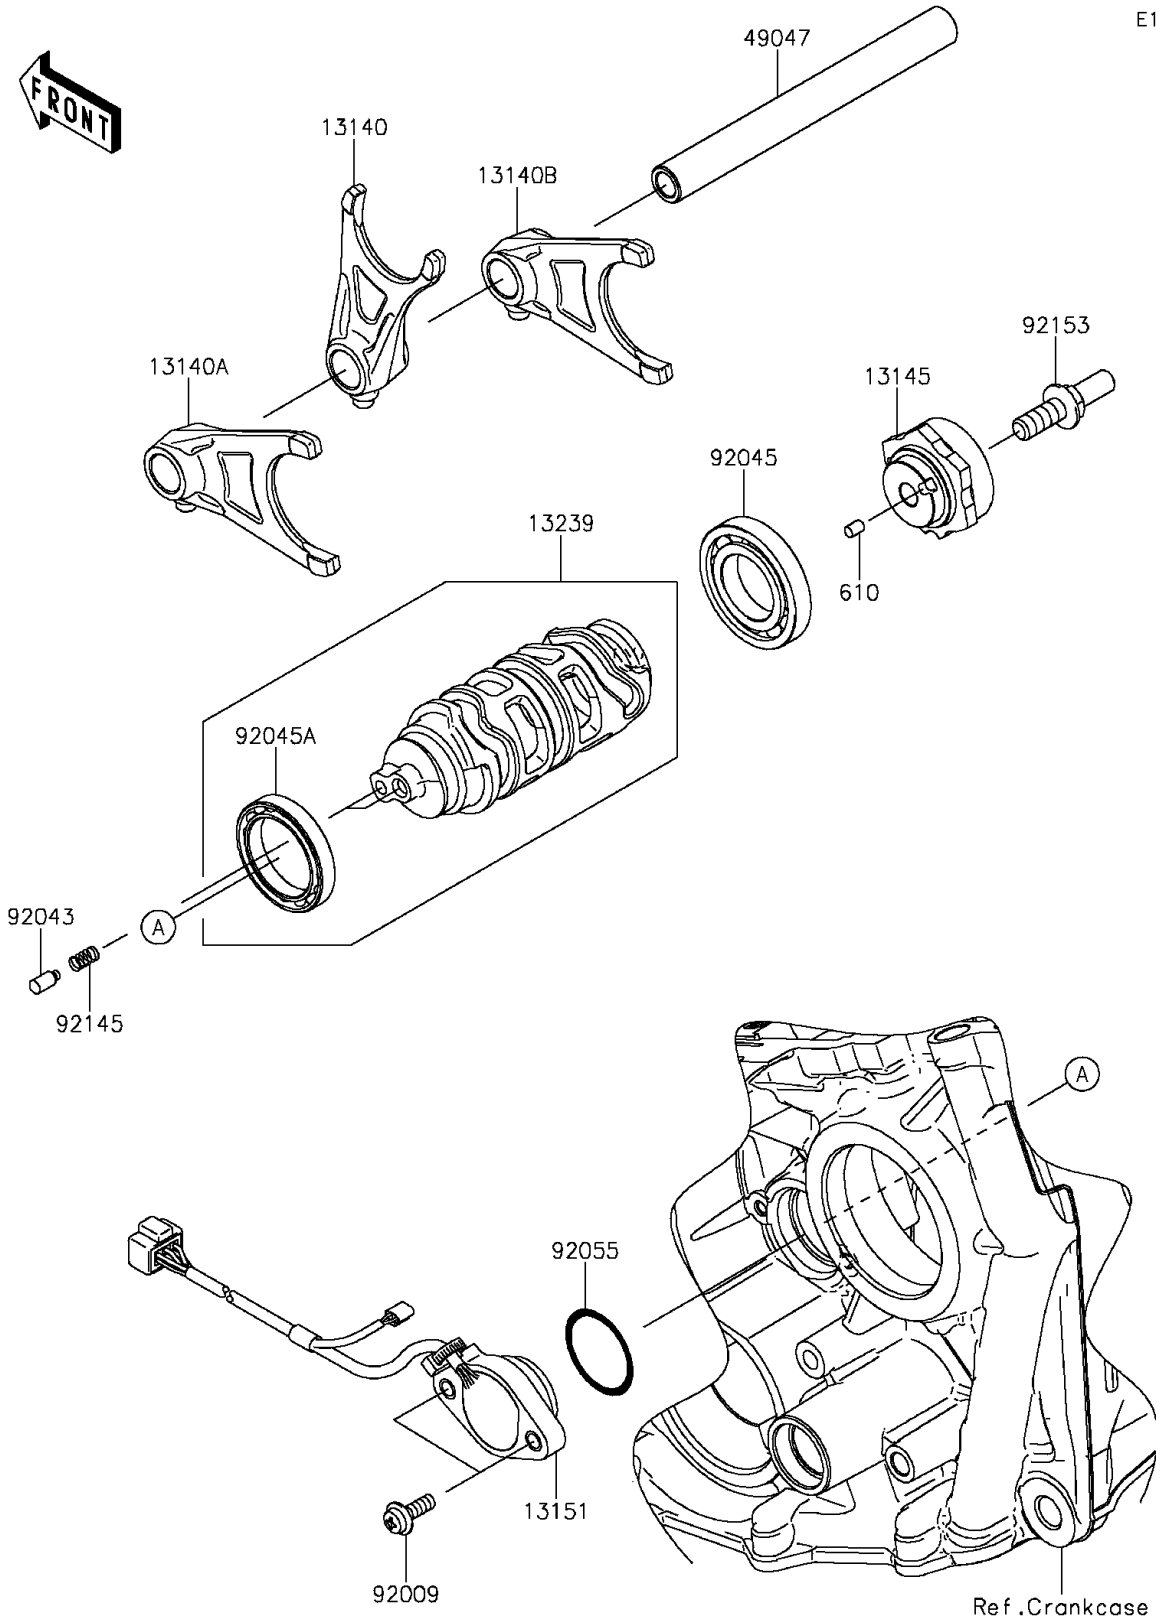

2015 Ninja® ZX™ -10R ABS 30th Anniversary Edition PARTS DIAGRA

Gear Change Drum/Shift Fork(s)

E1362

2015 Ninja® ZX™ -10R ABS 30th Anniversary Edition PARTS LIST

Gear Change Drum/Shift Fork(s)

ITEM NAME	PART NUMBER	QUANTITY
-----------	-------------	----------