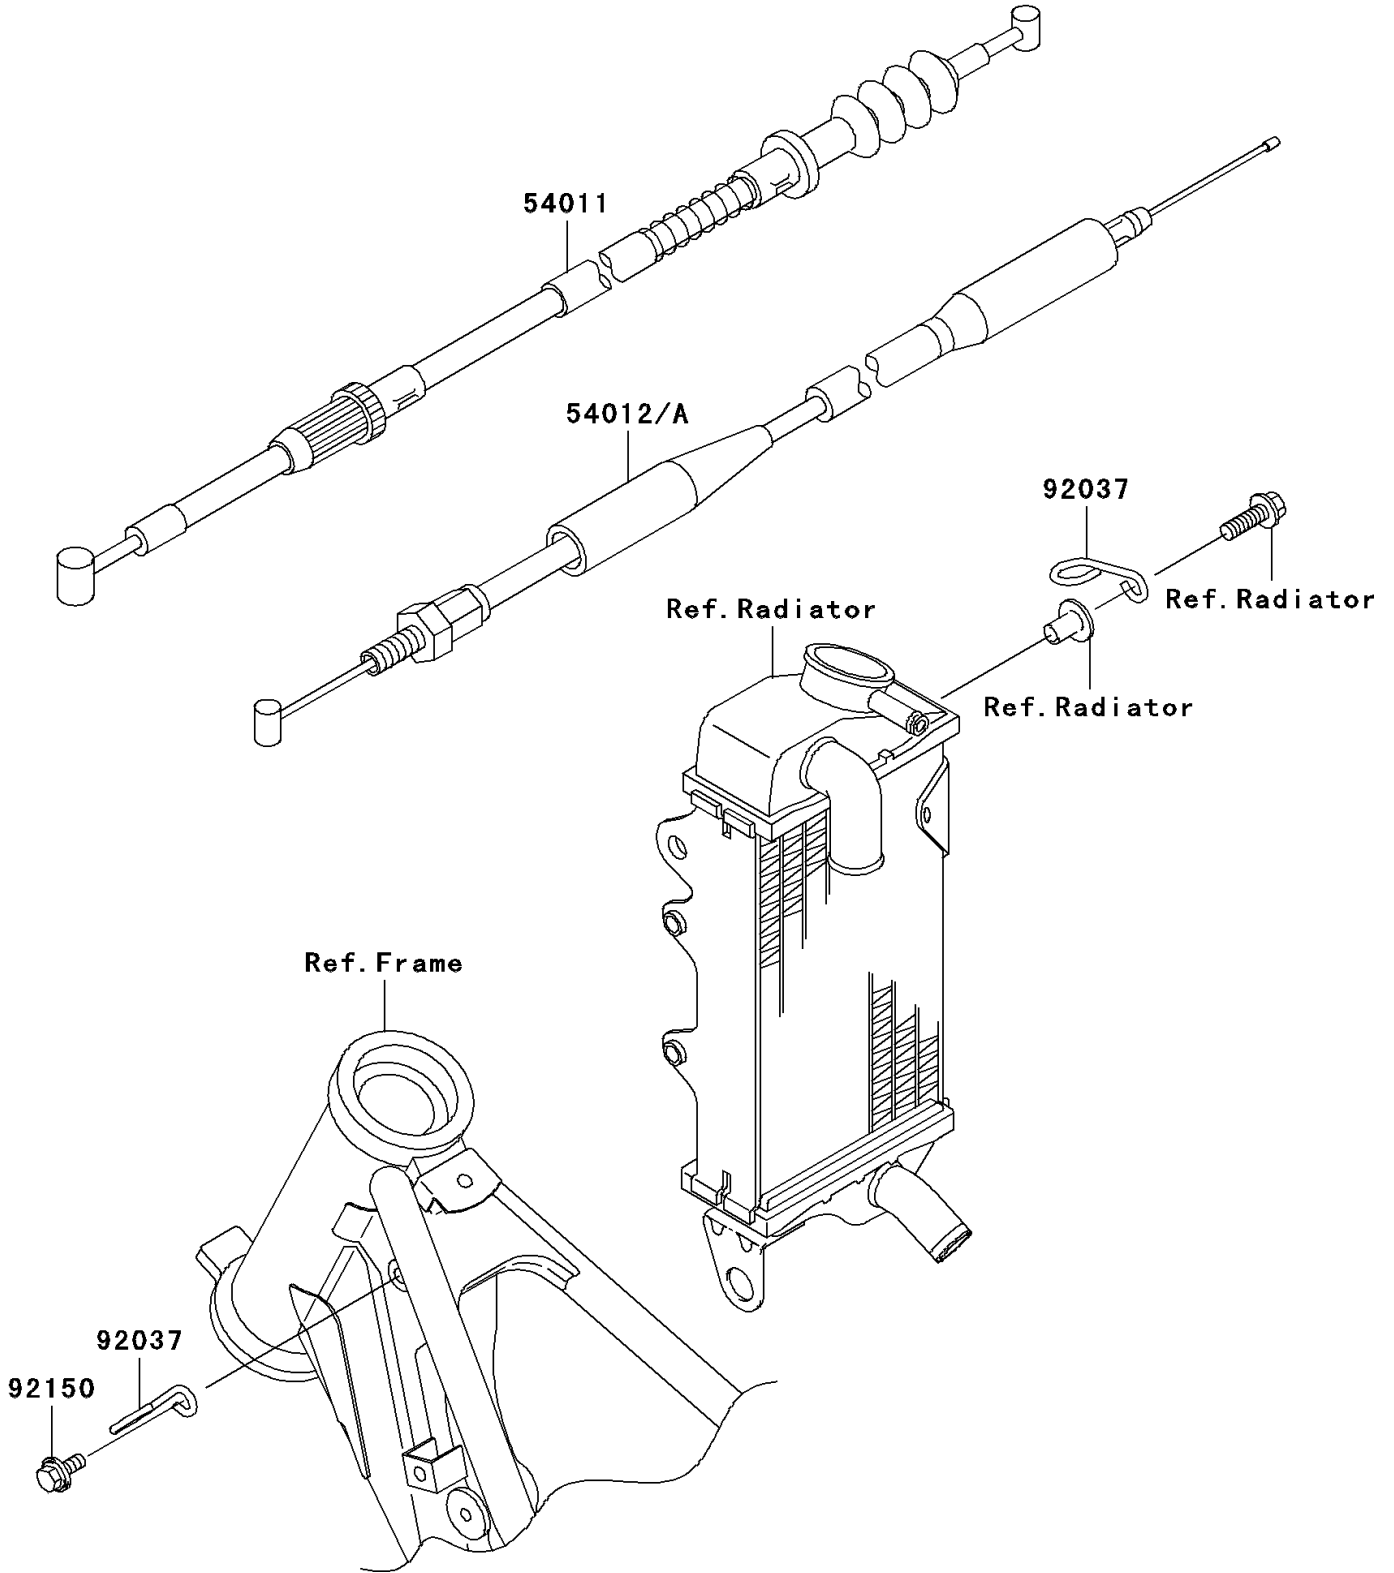

2003 KX85 PARTS DIAGRAM

Cables

F2540

2003 KX85 PARTS LIST

Cables

ITEM NAME	PART NUMBER	QUANTITY
CABLE-CLUTCH (Ref # 54011)	54011-1375	1
CABLE-THROTTLE (Ref # 54012A)	54012-1638	1
CLAMP,CABLE (Ref # 92037)	92037-1064	2
BOLT,6X14 (Ref # 92150)	92150-1340	1