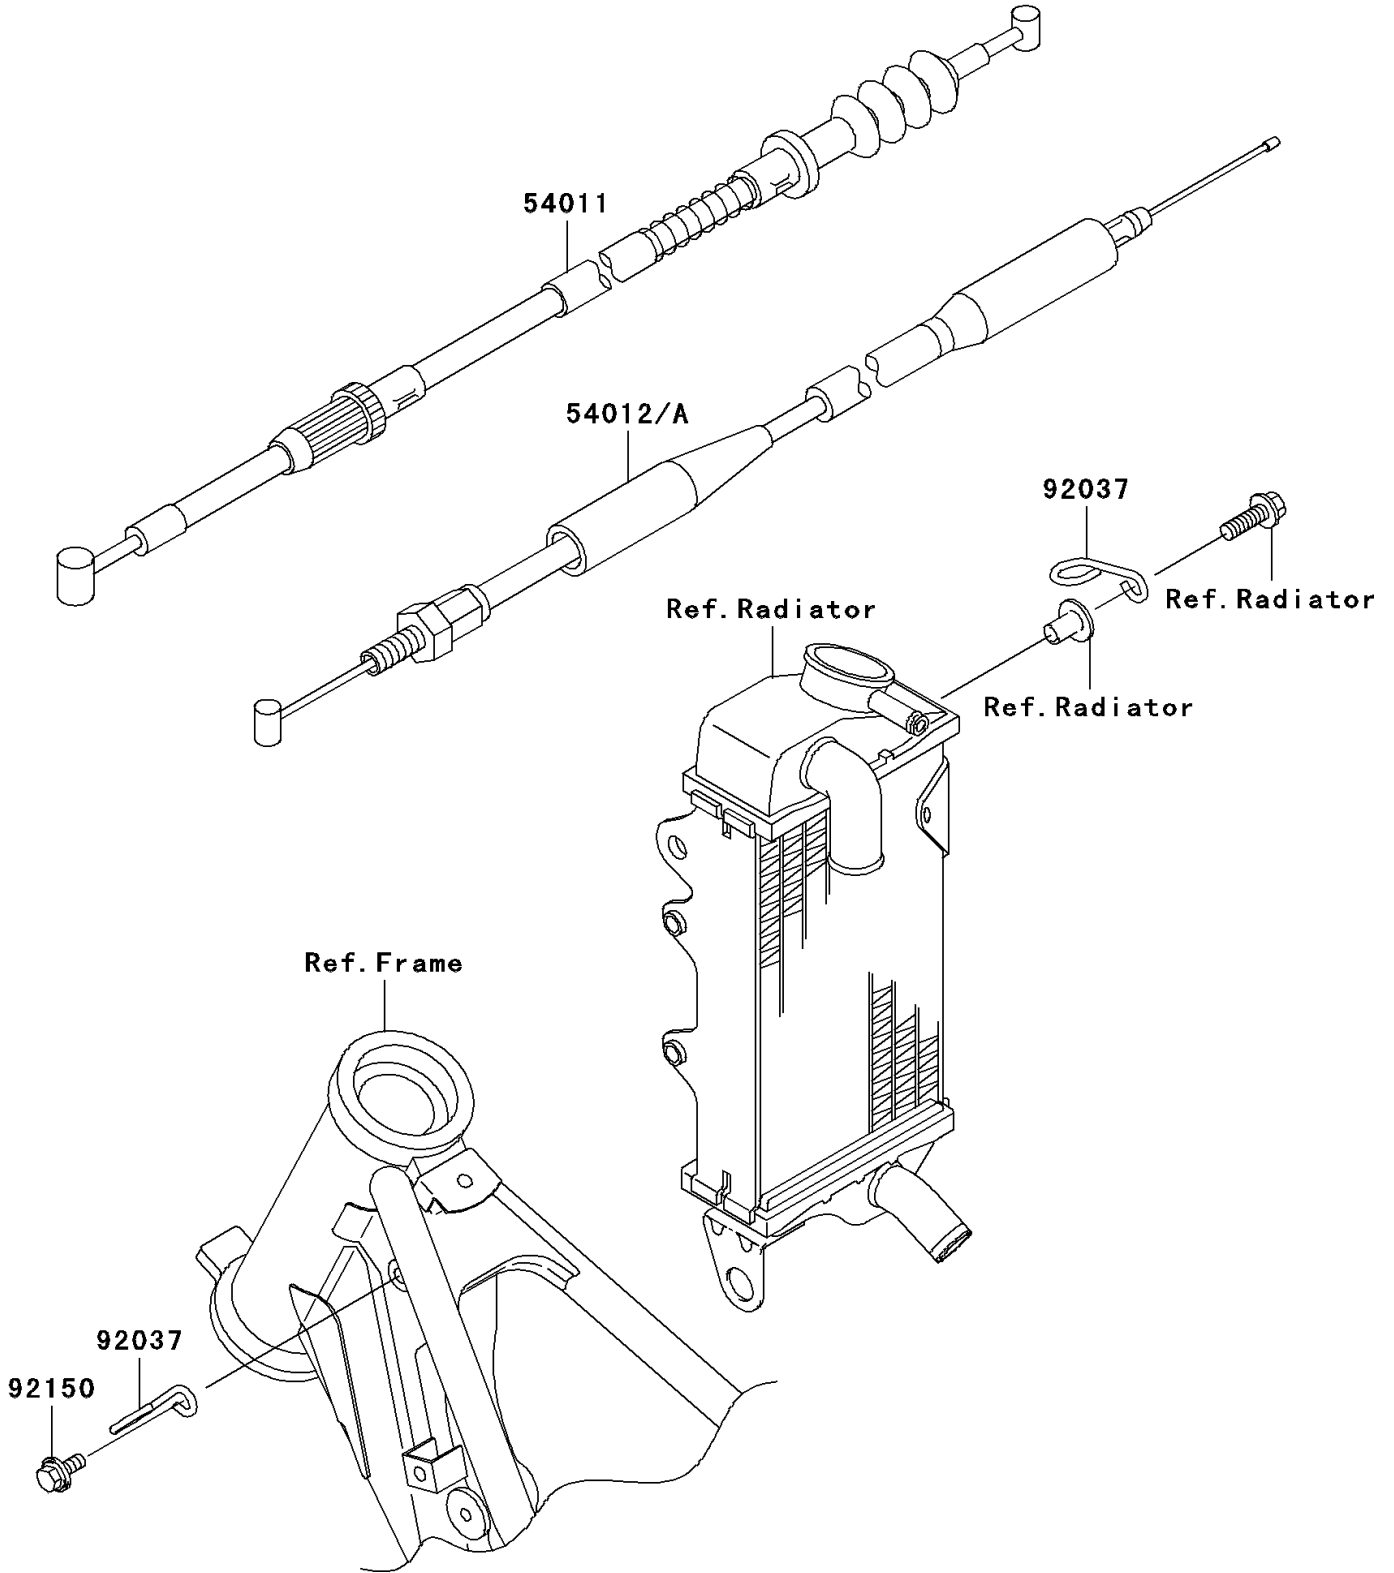

2004 KX85 PARTS DIAGRAM

Cables

F2540

2004 KX85 PARTS LIST

Cables

ITEM NAME	PART NUMBER	QUANTITY
CABLE-CLUTCH (Ref # 54011)	54011-1375	1
CABLE-THROTTLE (Ref # 54012A)	54012-1638	1
CLAMP,CABLE (Ref # 92037)	92037-1064	2
BOLT,6X14 (Ref # 92150)	92150-1340	1