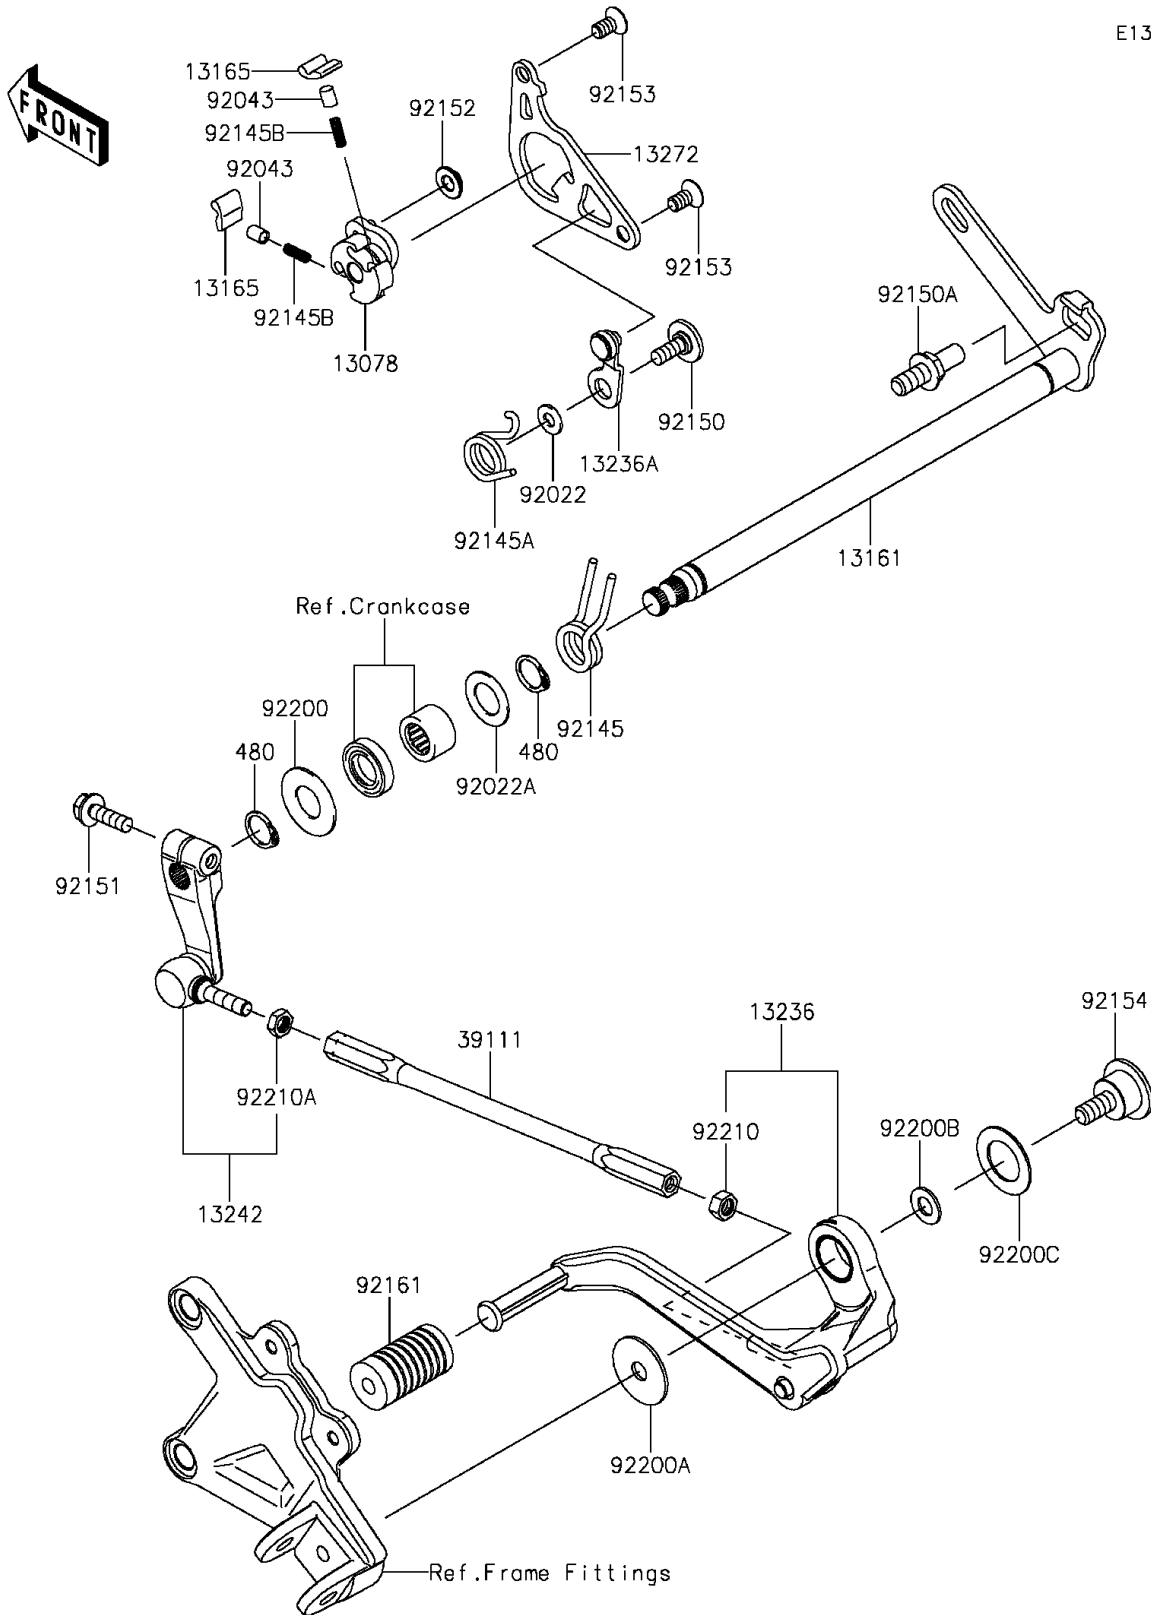

2015 Ninja® ZX™ -10R ABS 30th Anniversary Edition PARTS DIAGRA

Gear Change Mechanism

E1370

2015 Ninja® ZX™ -10R ABS 30th Anniversary Edition PARTS LIST

Gear Change Mechanism

| ITEM NAME | PART NUMBER | QUANTITY |
|-----------|-------------|----------|
|-----------|-------------|----------|