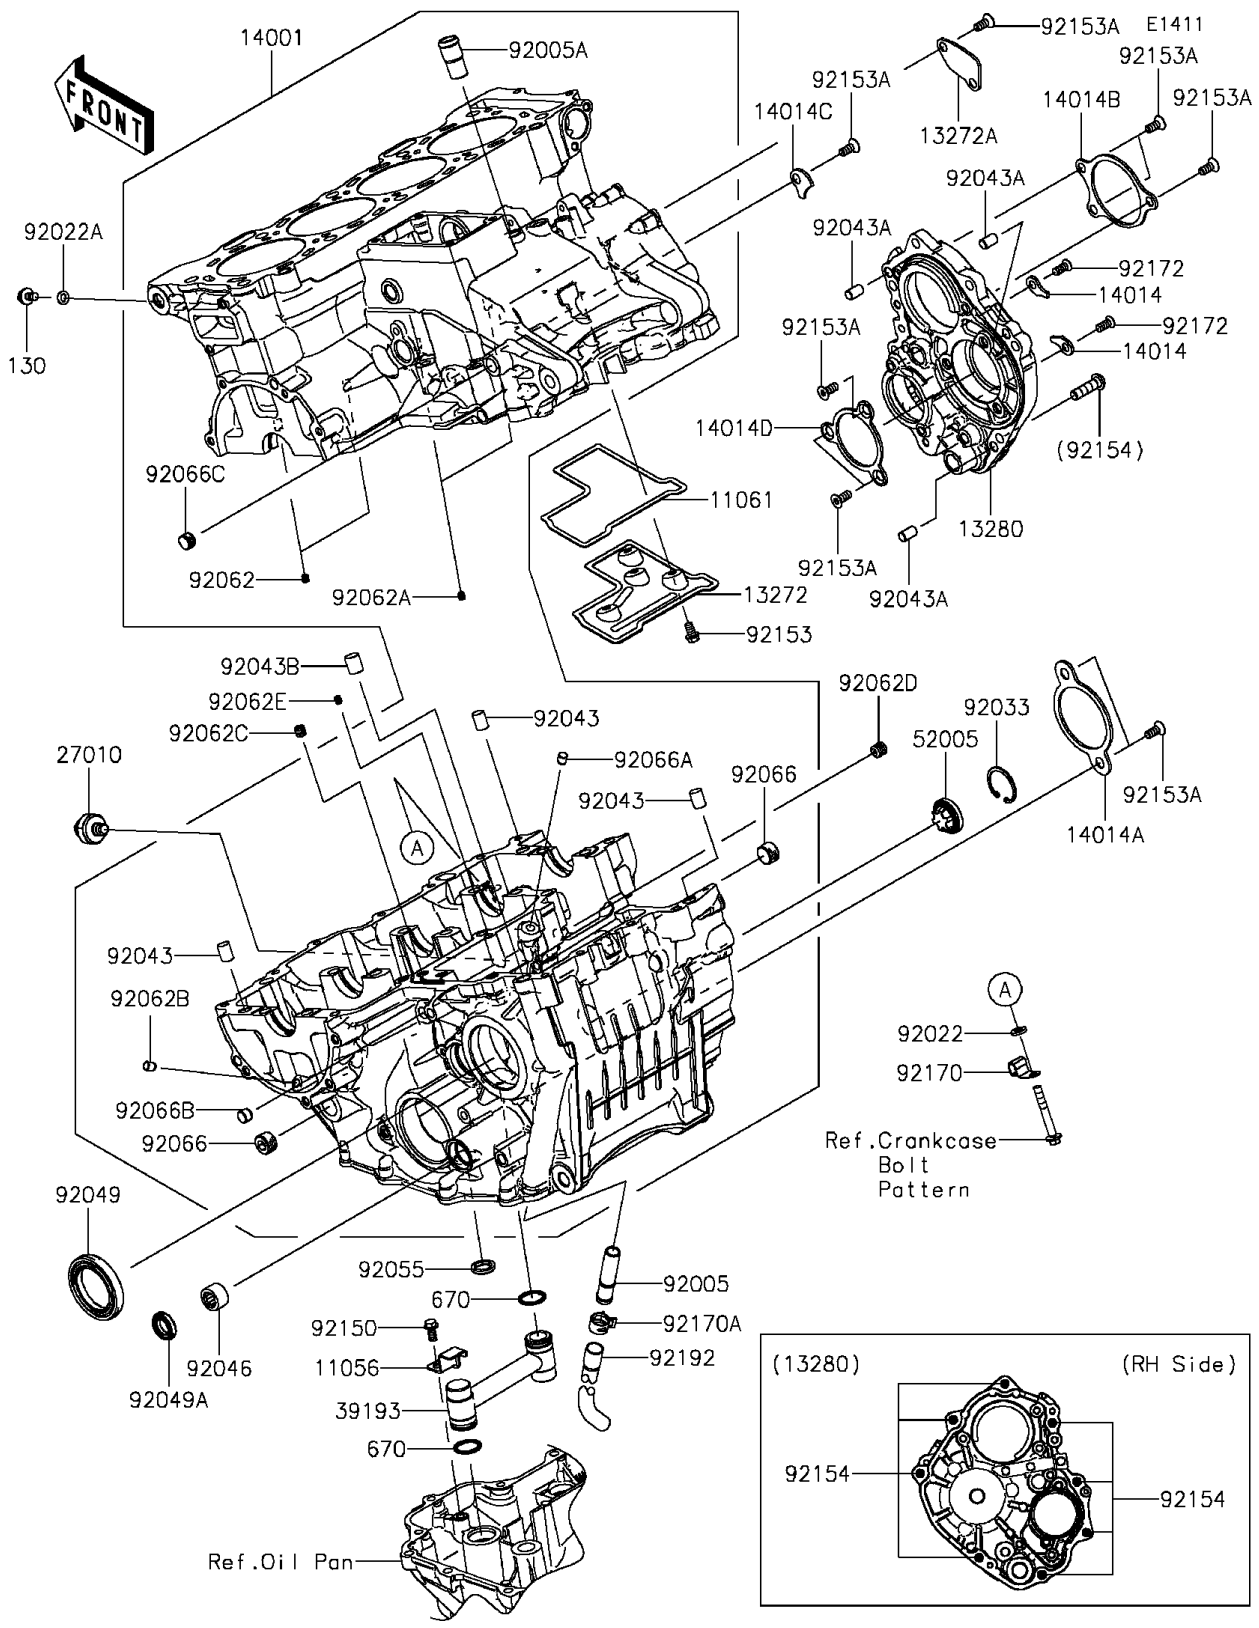

2015 Ninja® ZX™ -10R ABS PARTS DIAGRAM

Crankcase

2015 Ninja® ZX™ -10R ABS PARTS LIST

Crankcase

ITEM NAME	PART NUMBER	QUANTITY
BRACKET,OIL PIPE (Ref # 11056)	11056-0189	1
GASKET,BREATHER ROOM (Ref # 11061)	11061-0435	1
PLATE,BREATHER ROOM (Ref # 13272)	13272-0886	1
PLATE (Ref # 13272A)	13272-0887	1
HOLDER,TRANSMISSION (Ref # 13280)	13280-0744	1
SET-CRANKCASE (Ref # 14001)	14001-0598	1
PLATE-POSITION (Ref # 14014)	14014-0042	2
PLATE-POSITION (Ref # 14014A)	14014-0044	1
PLATE-POSITION (Ref # 14014B)	14014-0046	1
PLATE-POSITION (Ref # 14014C)	14014-0559	1
PLATE-POSITION (Ref # 14014D)	14014-0560	1
SWITCH,OIL PRESSURE (Ref # 27010)	27010-1313	1
PIPE-OIL (Ref # 39193)	39193-0061	1
GAUGE (Ref # 52005)	52005-1120	1
FITTING (Ref # 92005)	92005-0126	1
FITTING,BREATHER (Ref # 92005A)	92005-1238	1
WASHER,6.5X13X2.0 (Ref # 92022)	92022-1523	1
WASHER,6.2X11X1 (Ref # 92022A)	92022-304	1
RING-SNAP (Ref # 92033)	92033-1305	1
PIN,10X14 (Ref # 92043)	92043-1506	3
PIN,8X14 (Ref # 92043A)	92043-1567	3
PIN,10.1X12X14 (Ref # 92043B)	92043-4009	1
BEARING-NEEDLE,HK1412FM (Ref # 92046)	92046-0043	1
SEAL-OIL,TC38 57 8 (Ref # 92049)	92049-0068	1
SEAL-OIL,TC14245 (Ref # 92049A)	92049-1520	1
RING-O (Ref # 92055)	92055-0211	1
NOZZLE (Ref # 92062)	92062-0004	2
NOZZLE (Ref # 92062A)	92062-0010	2
NOZZLE (Ref # 92062B)	92062-0012	1