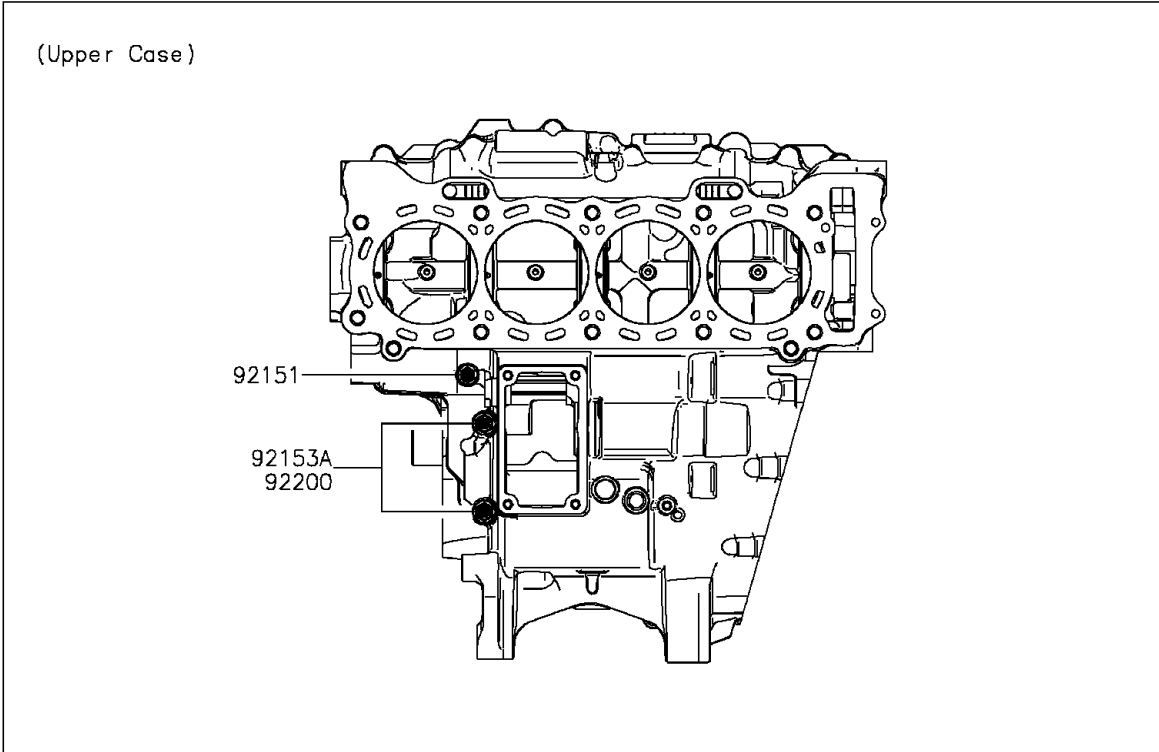

2015 Ninja® ZX™ -10R ABS 30th Anniversary Edition PARTS DIAGRA

Crankcase Bolt Pattern

E1412

2015 Ninja® ZX™ -10R ABS 30th Anniversary Edition PARTS LIST

Crankcase Bolt Pattern

ITEM NAME	PART NUMBER	QUANTITY
-----------	-------------	----------