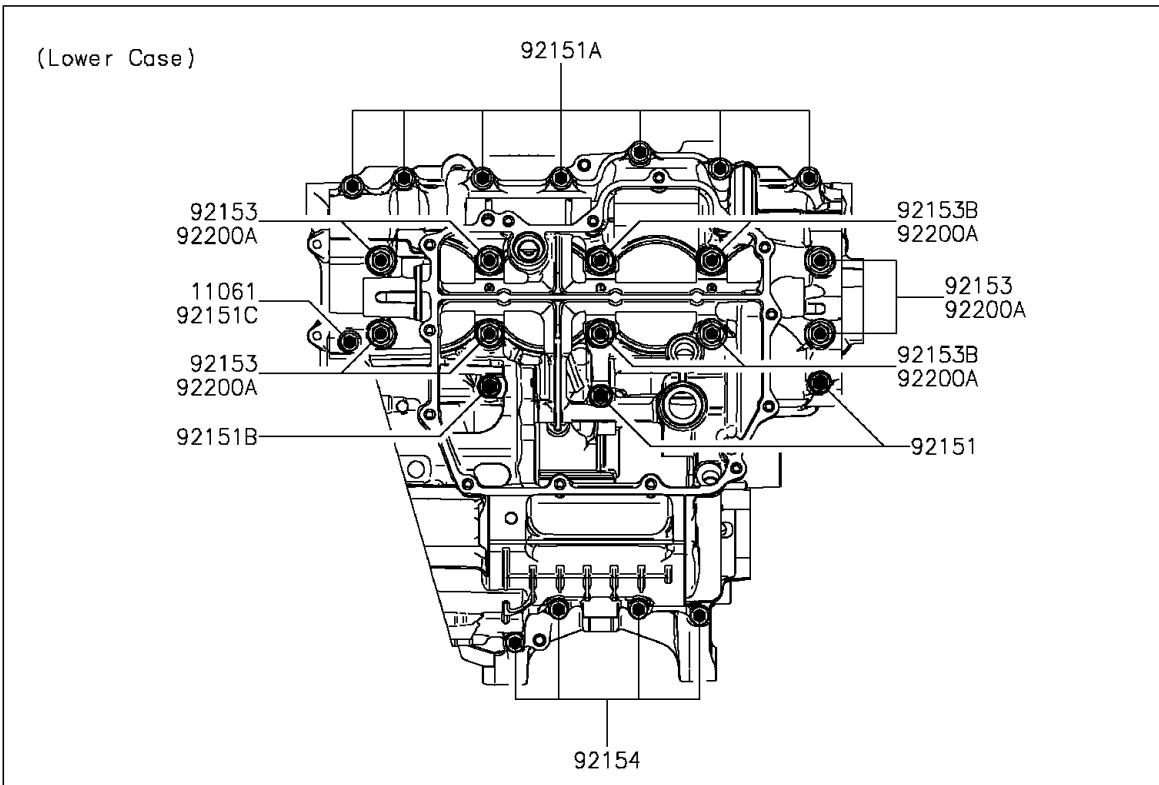

2015 Ninja® ZX™ -10R ABS 30th Anniversary Edition PARTS DIAGRA

Crankcase Bolt Pattern

E1412

2015 Ninja® ZX™ -10R ABS 30th Anniversary Edition PARTS LIST

Crankcase Bolt Pattern

ITEM NAME	PART NUMBER	QUANTITY
-----------	-------------	----------