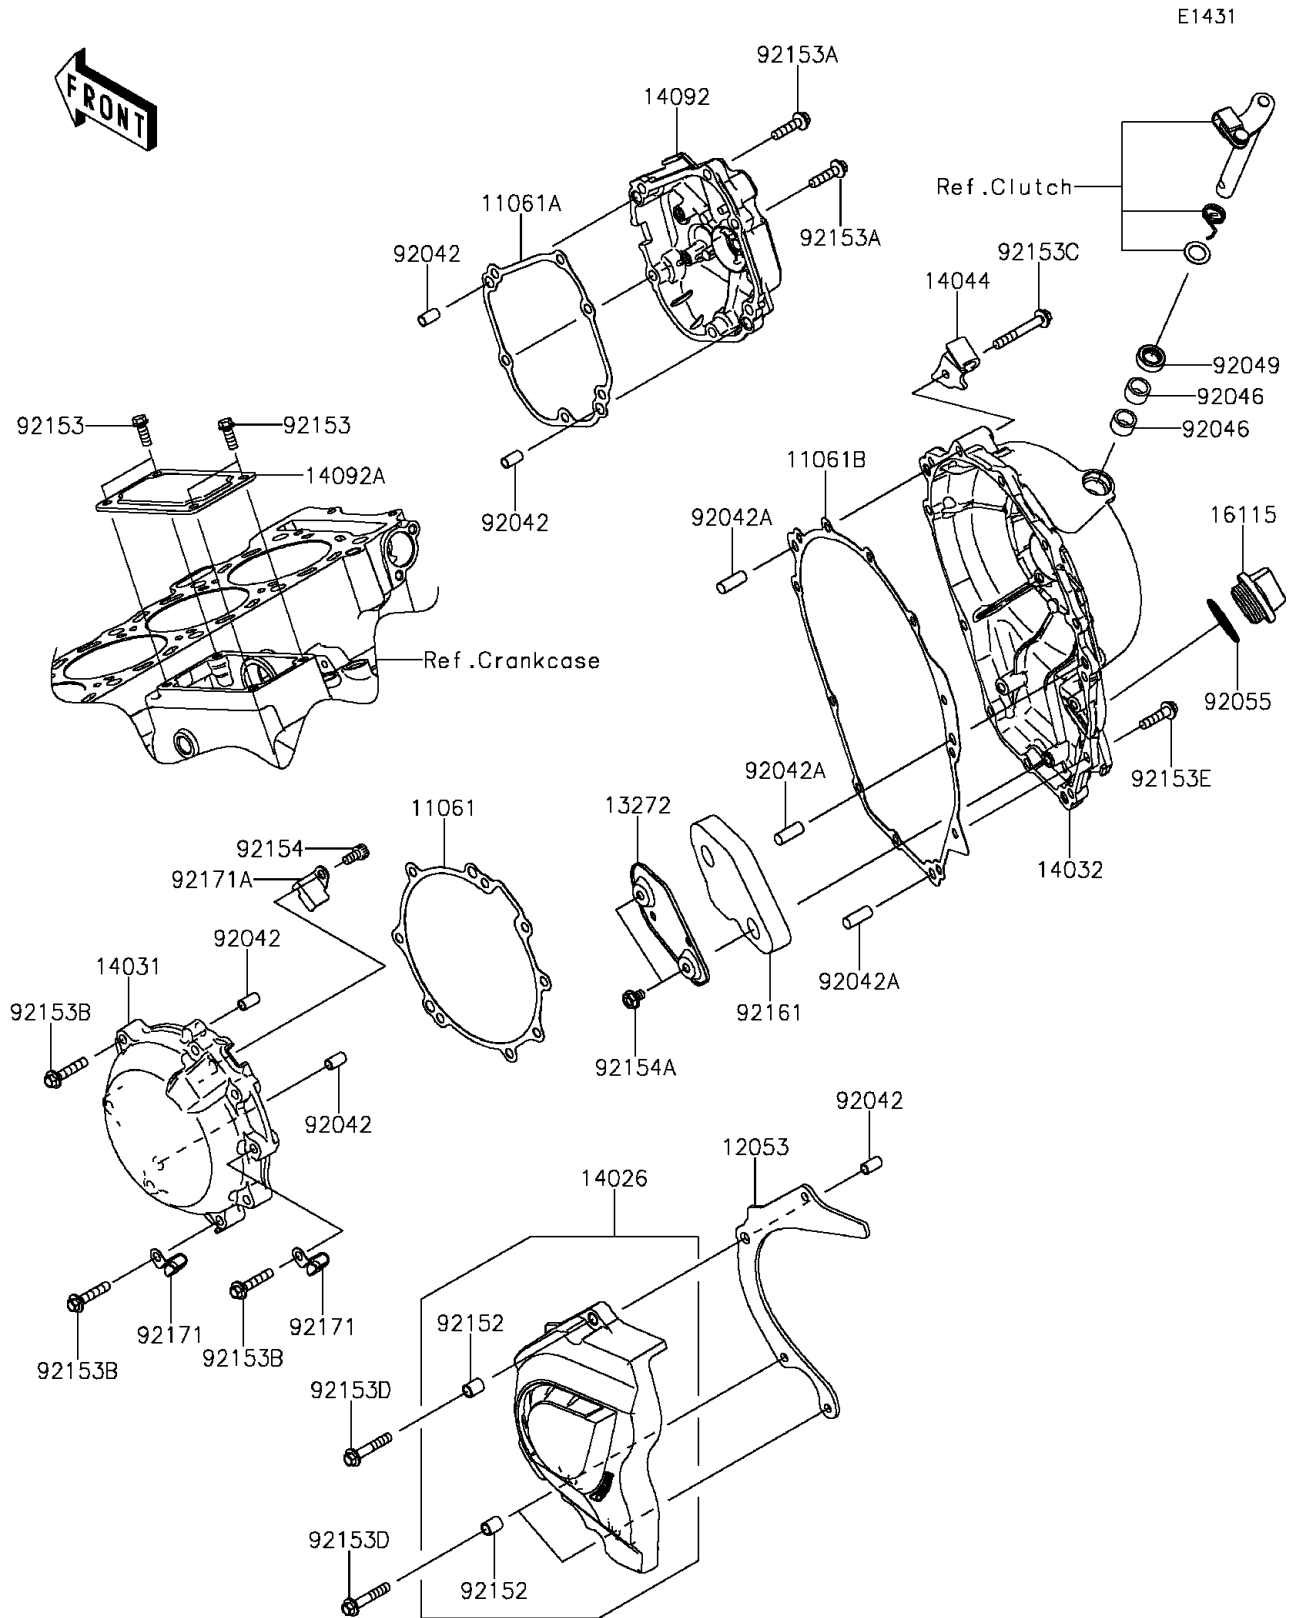

2015 Ninja® ZX™ -10R ABS 30th Anniversary Edition PARTS DIAGRA

Engine Cover(s)

2015 Ninja® ZX™ -10R ABS 30th Anniversary Edition PARTS LIST

Engine Cover(s)

ITEM NAME	PART NUMBER	QUANTITY
-----------	-------------	----------