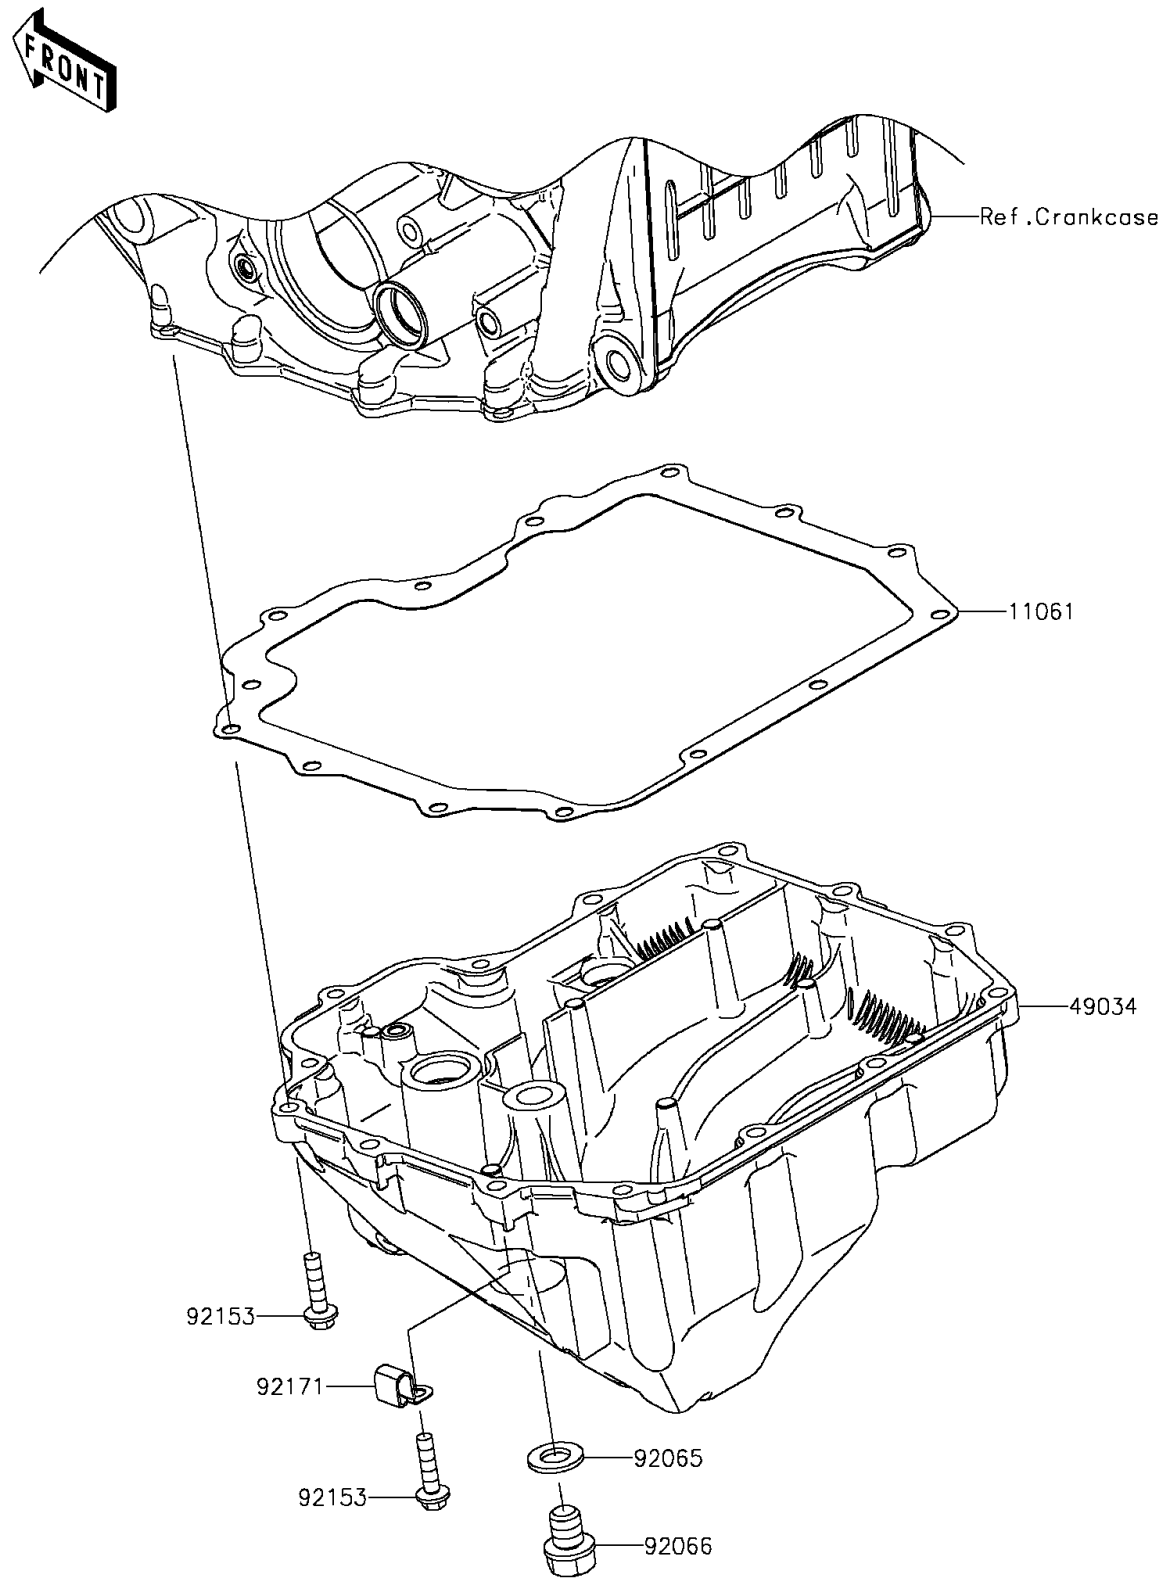

2015 Ninja® ZX™ -10R ABS 30th Anniversary Edition PARTS DIAGRA

Oil Pan

E1434

2015 Ninja® ZX™ -10R ABS 30th Anniversary Edition PARTS LIST

Oil Pan

ITEM NAME	PART NUMBER	QUANTITY
-----------	-------------	----------