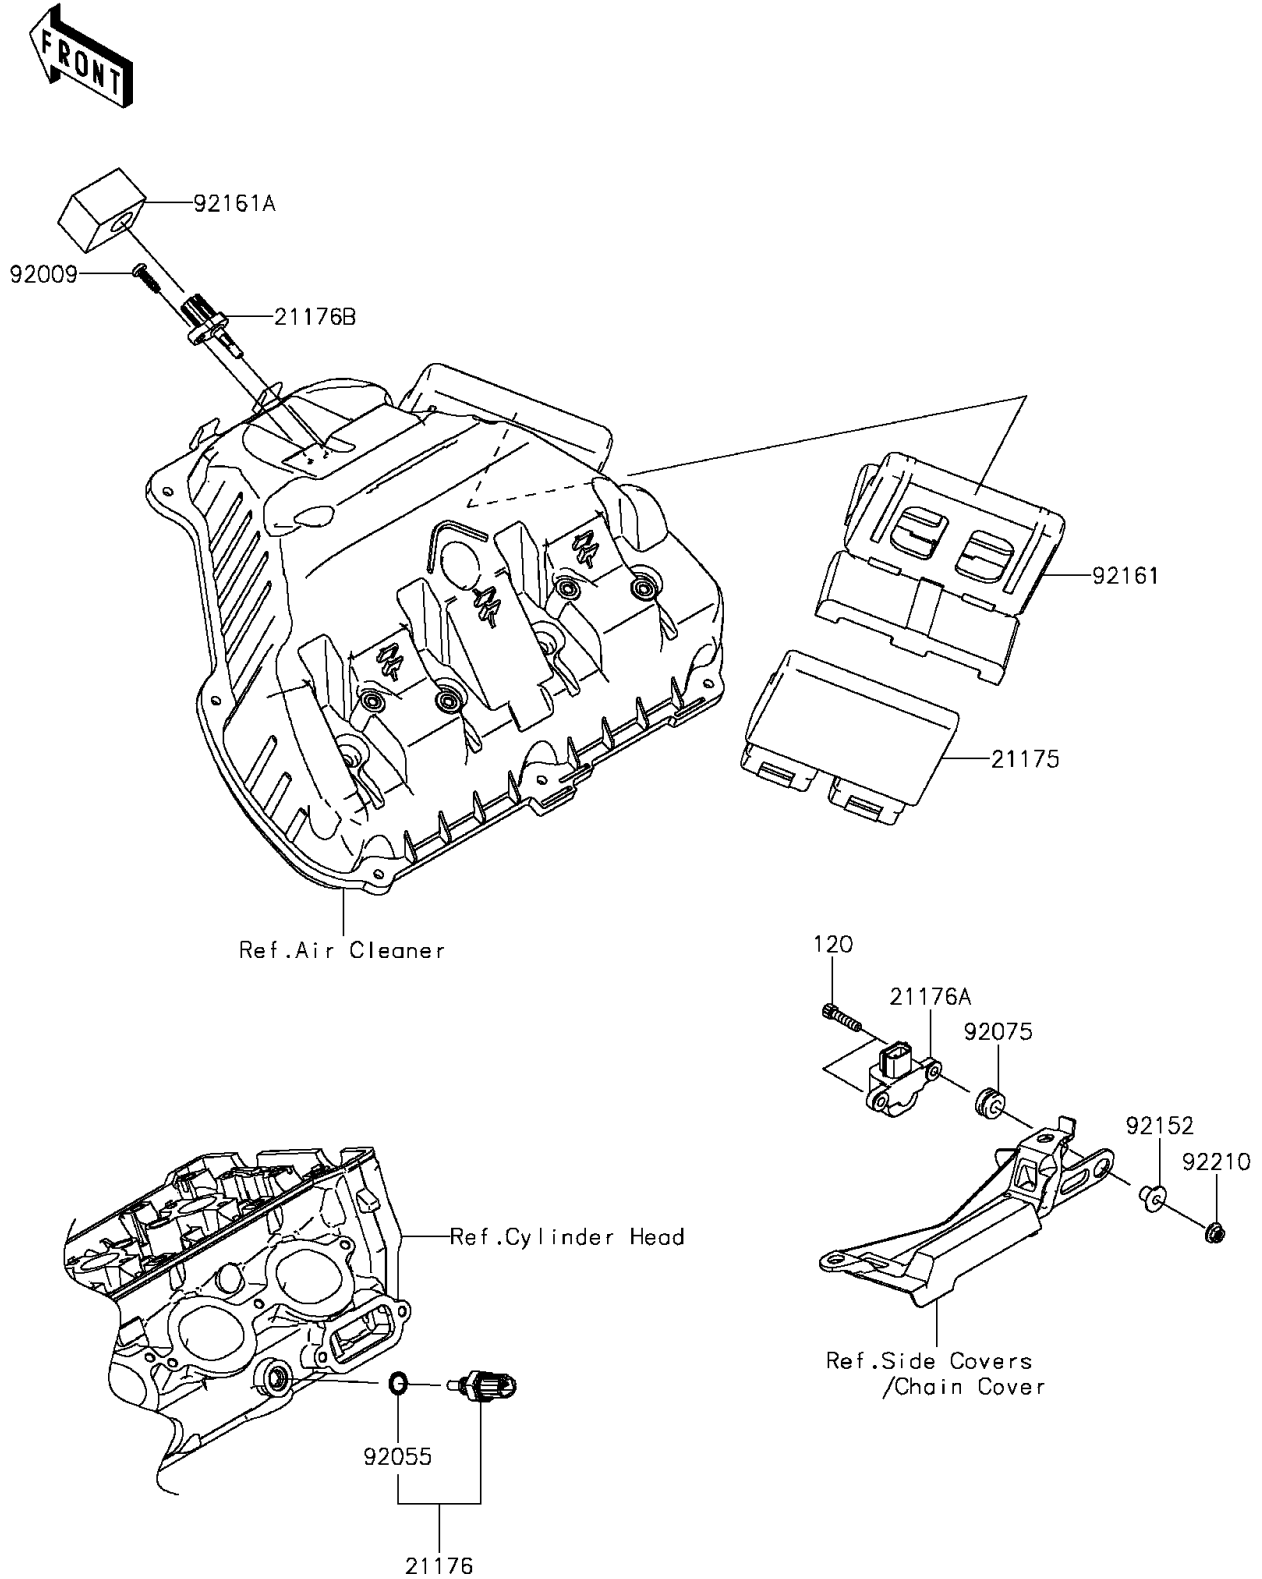

# 2015 Ninja® ZX™ -10R ABS 30th Anniversary Edition PARTS DIAGRA

Fuel Injection

E1530

# 2015 Ninja® ZX™ -10R ABS 30th Anniversary Edition PARTS LIST

Fuel Injection

ITEM NAME	PART NUMBER	QUANTITY
-----------	-------------	----------