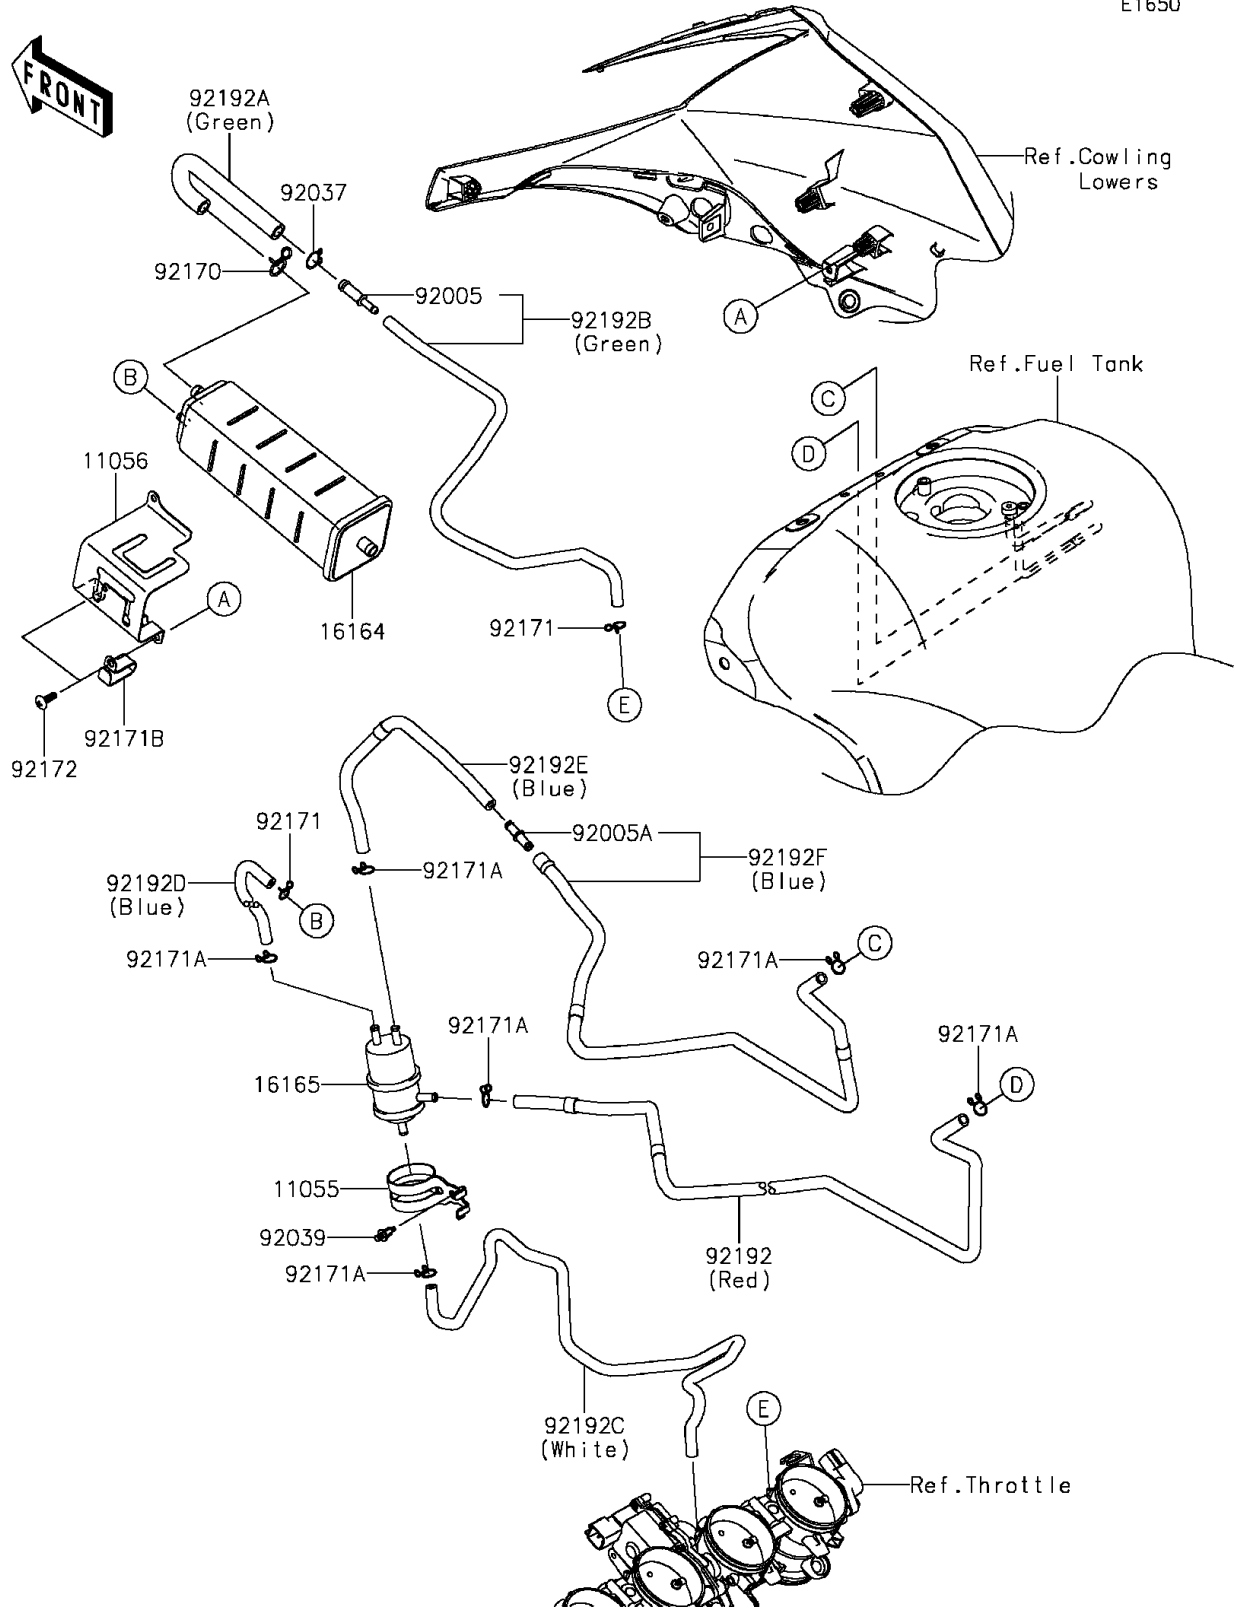

# 2015 Ninja® ZX™ -10R ABS 30th Anniversary Edition PARTS DIAGRA

Fuel Evaporative System(CA)

E1650

# 2015 Ninja® ZX™ -10R ABS 30th Anniversary Edition PARTS LIST

Fuel Evaporative System(CA)

ITEM NAME

PART NUMBER

QUANTITY

---