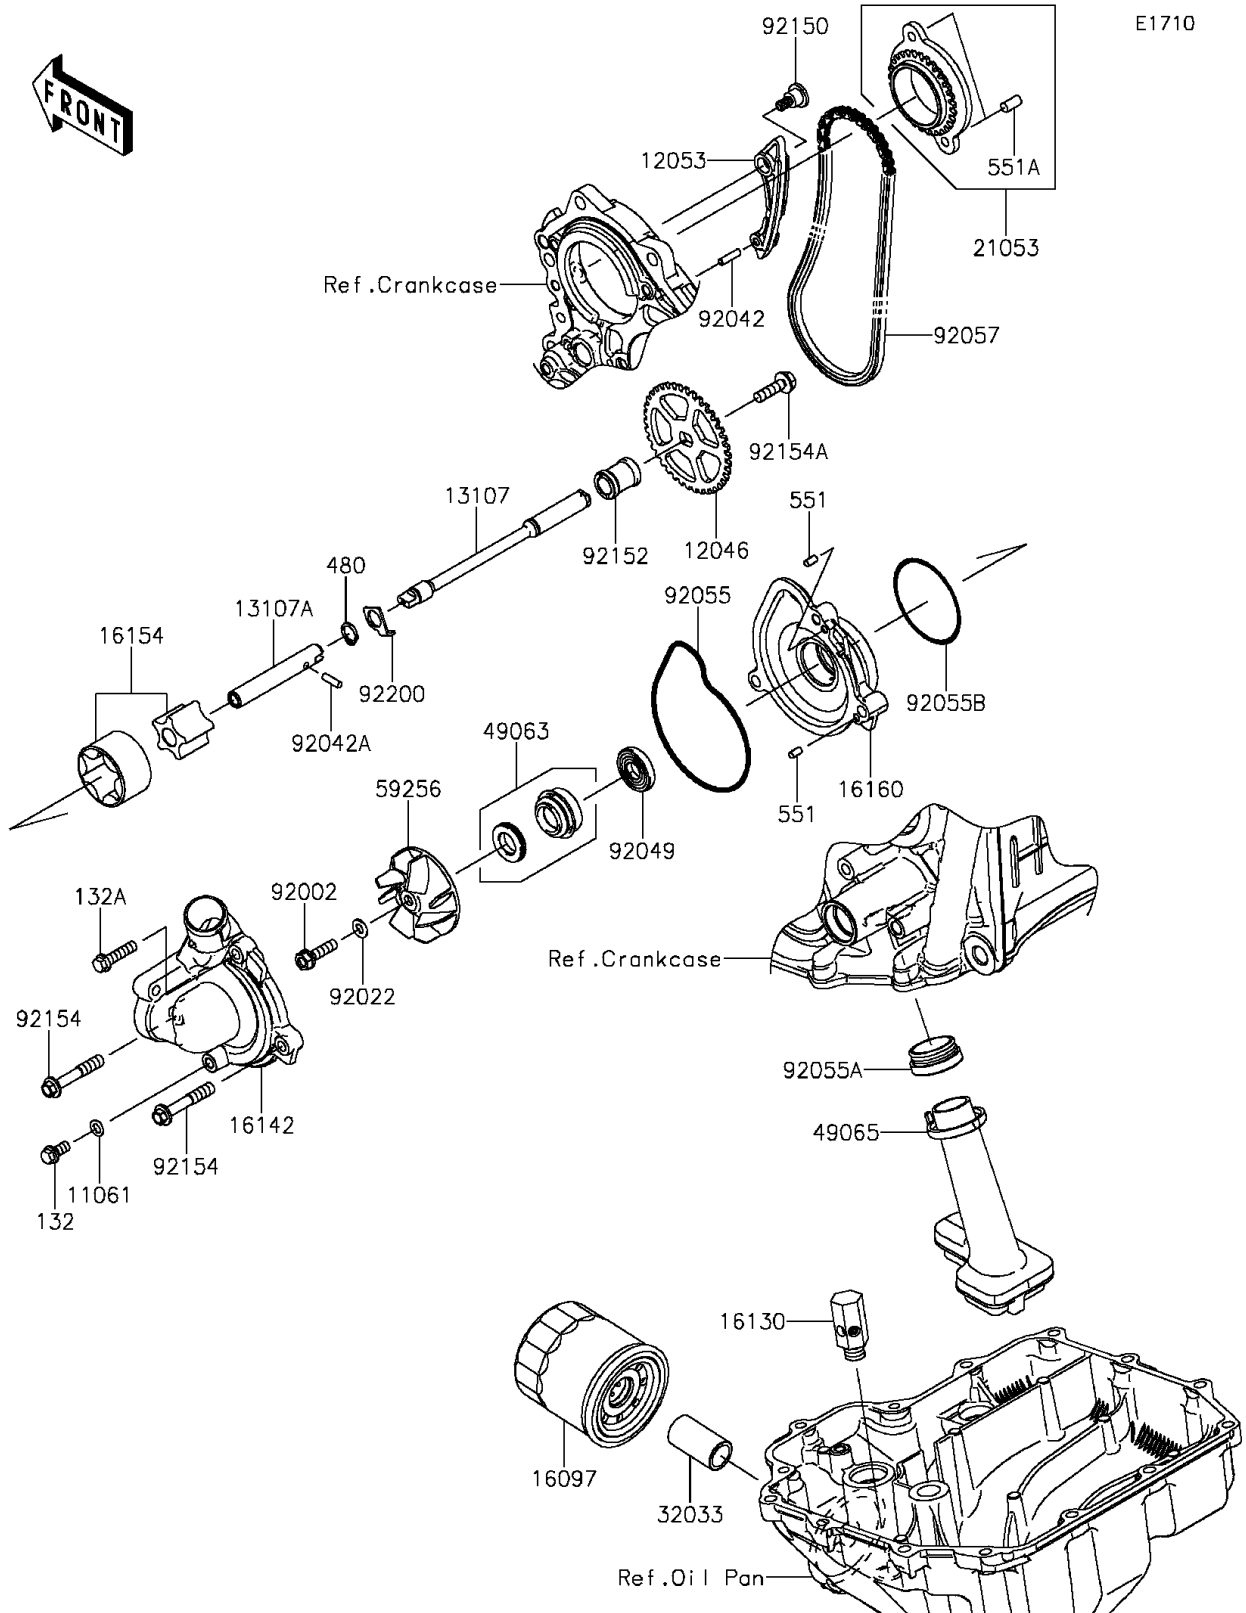

# 2015 Ninja® ZX™ -10R ABS 30th Anniversary Edition PARTS DIAGRA

Oil Pump/Oil Filter

# 2015 Ninja® ZX™ -10R ABS 30th Anniversary Edition PARTS LIST

Oil Pump/Oil Filter

ITEM NAME	PART NUMBER	QUANTITY
-----------	-------------	----------