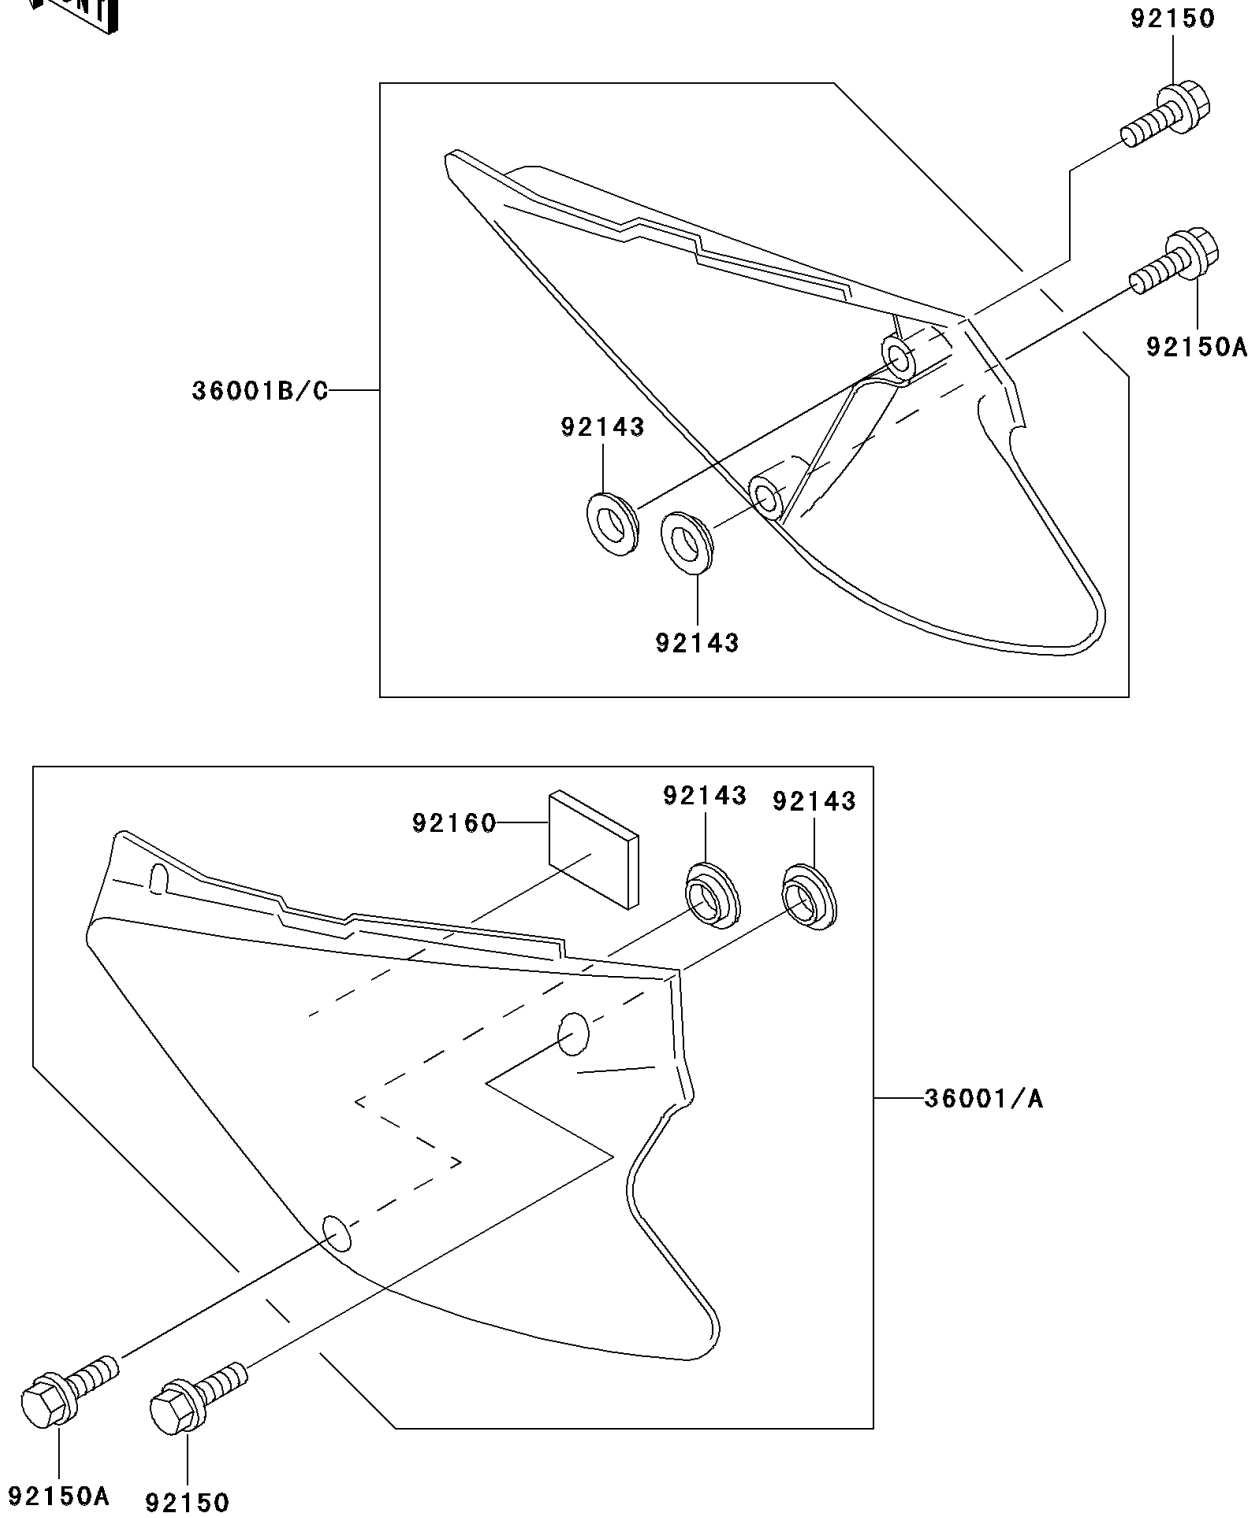

# 2001 KX85 PARTS DIAGRAM

Side Covers

F2611

## 2001 KX85 PARTS LIST

### Side Covers

ITEM NAME	PART NUMBER	QUANTITY
COVER-SIDE,LH,P.WHITE (Ref # 36001A)	36001-1584-6F	1
COVER-SIDE,RH,P.WHITE (Ref # 36001C)	36001-1585-6F	1
COLLAR (Ref # 92143)	92143-1196	4
BOLT,6X20 (Ref # 92150)	92150-1339	2
BOLT,6X14 (Ref # 92150A)	92150-1340	2
DAMPER (Ref # 92160)	92160-1899	1