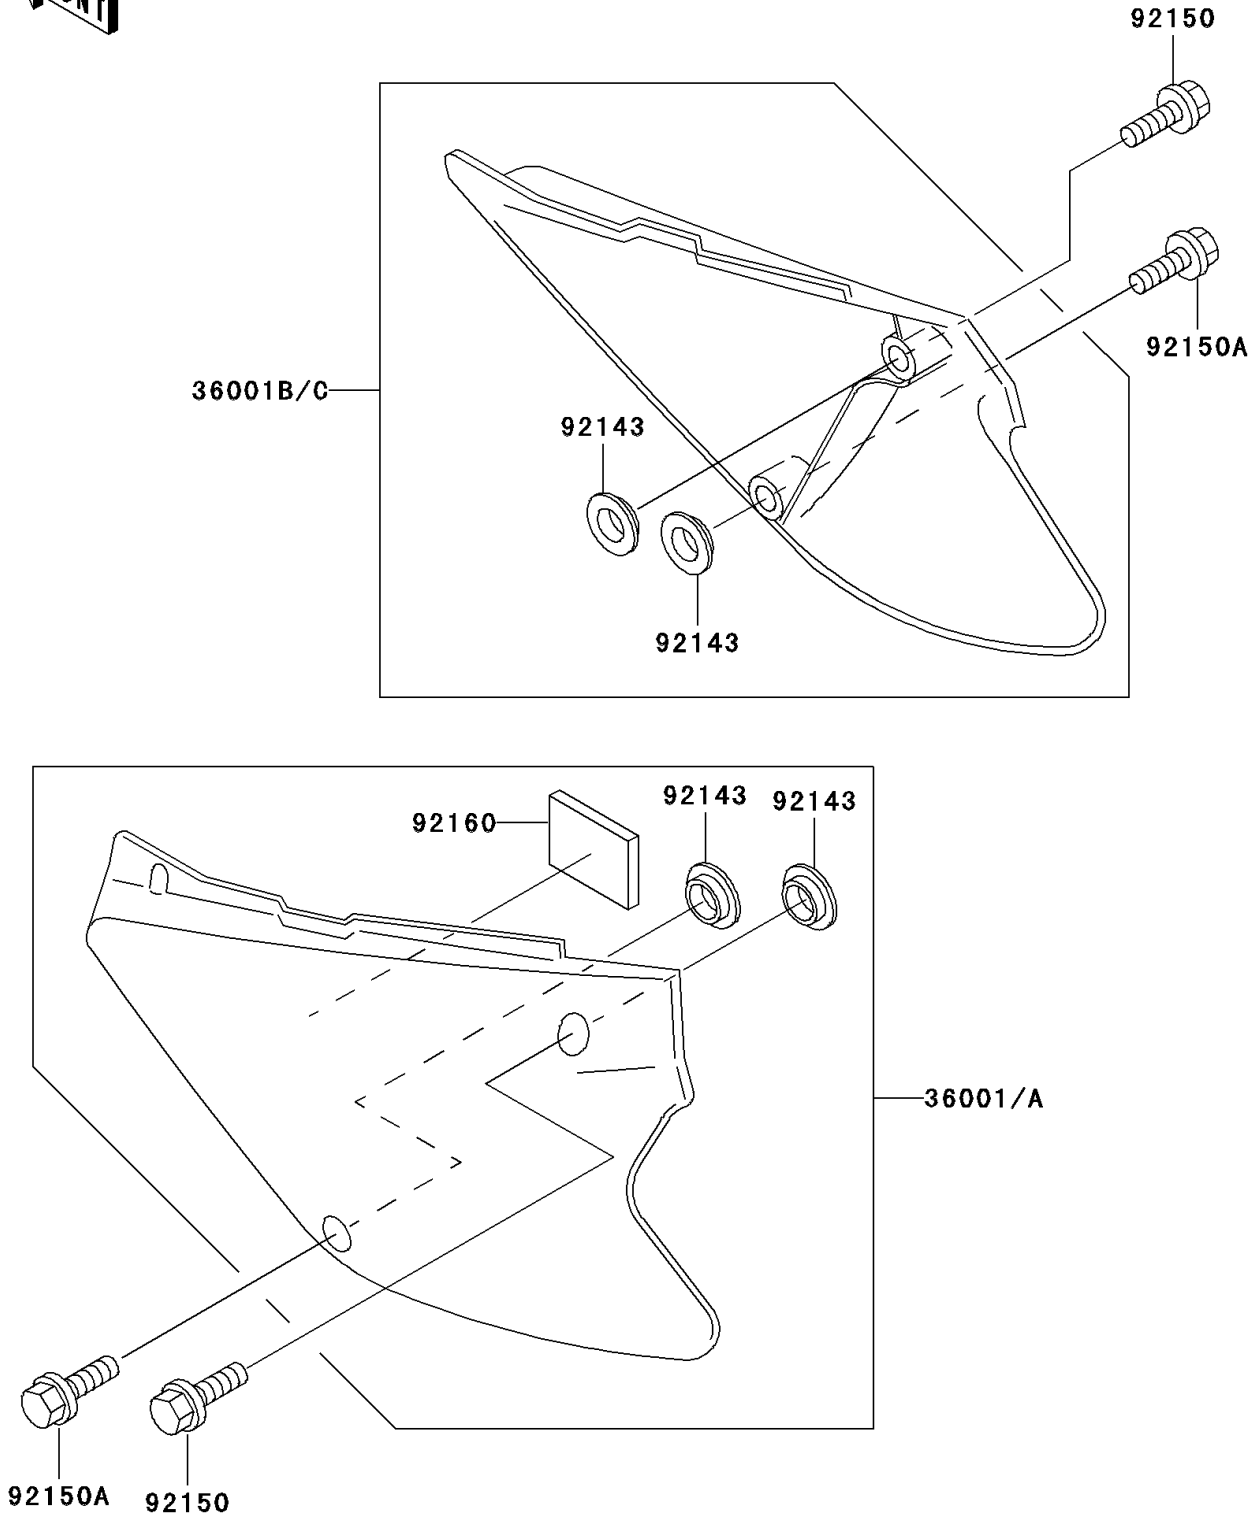

# 2003 KX85 PARTS DIAGRAM

Side Covers

F2611

## 2003 KX85 PARTS LIST

### Side Covers

ITEM NAME	PART NUMBER	QUANTITY
COVER-SIDE,LH,S.WHITE (Ref # 36001)	36001-1584-266	1
COVER-SIDE,RH,S.WHITE (Ref # 36001B)	36001-1585-266	1
COLLAR (Ref # 92143)	92143-1196	4
BOLT,6X20 (Ref # 92150)	92150-1339	2
BOLT,6X14 (Ref # 92150A)	92150-1340	2
DAMPER (Ref # 92160)	92160-1899	1