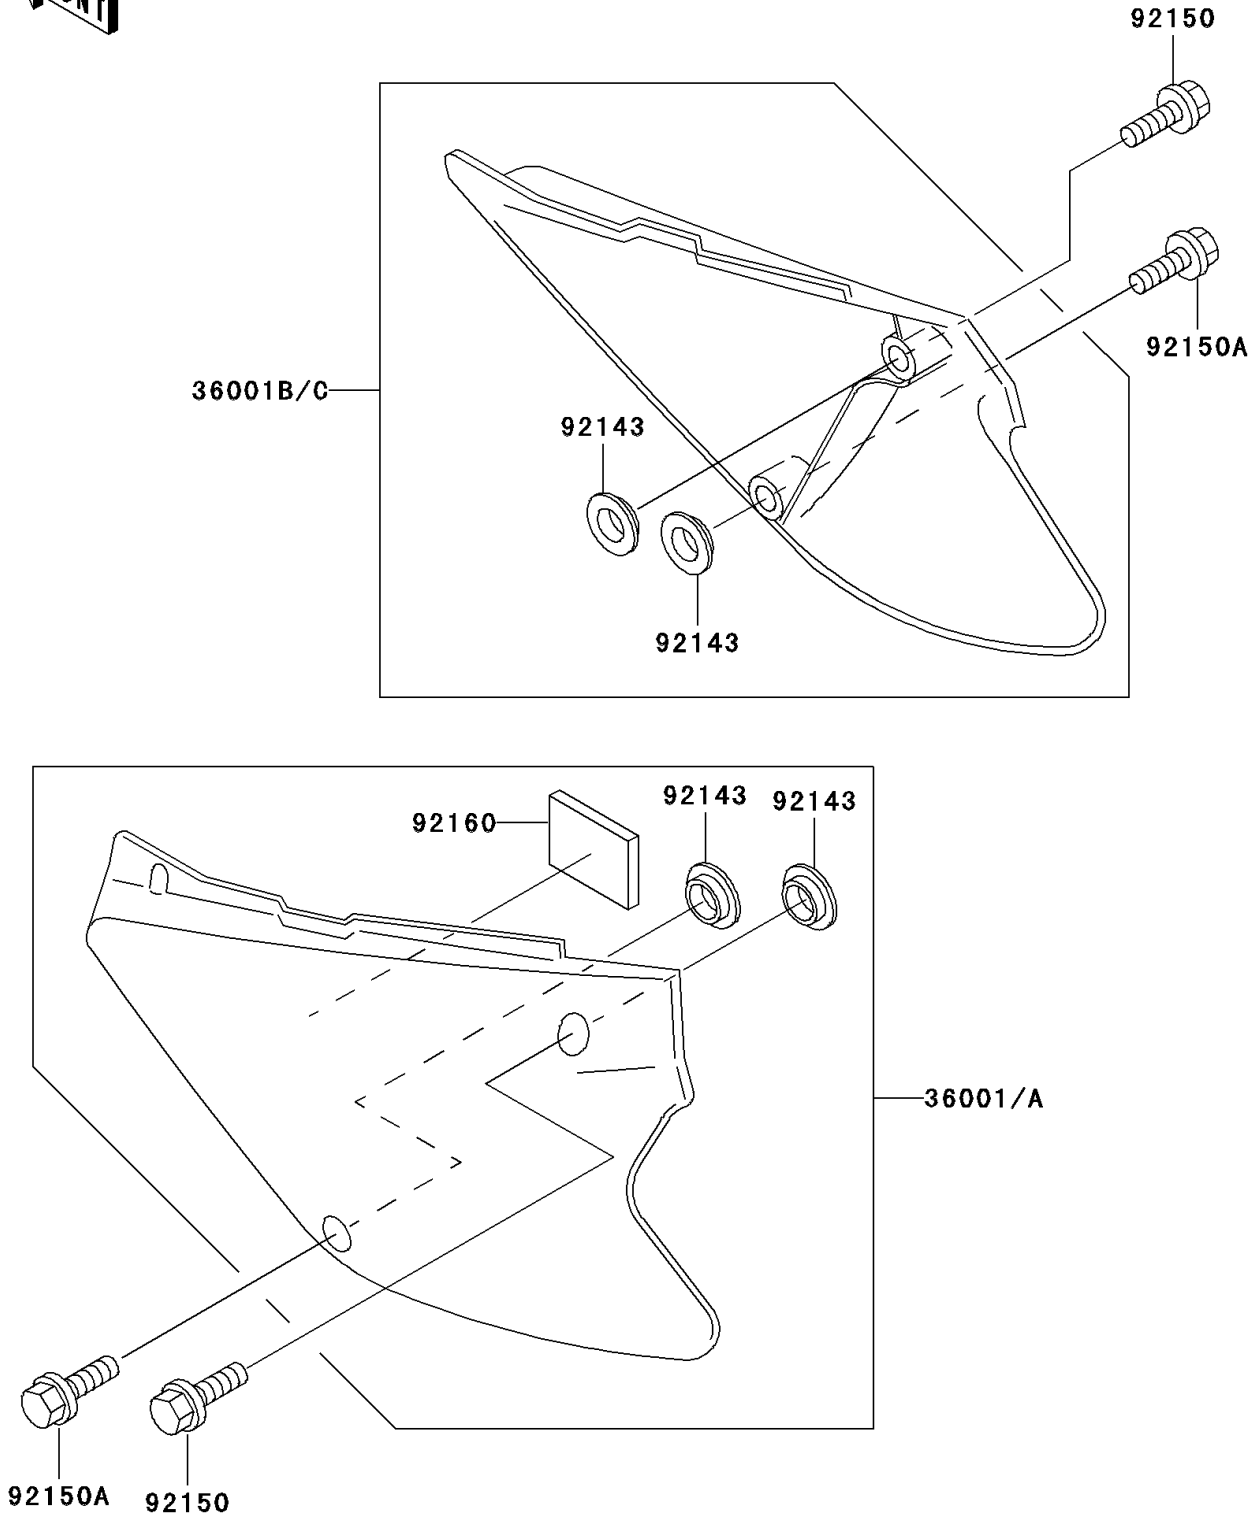

2004 KX85 PARTS DIAGRAM

Side Covers

F2611

2004 KX85 PARTS LIST

Side Covers

ITEM NAME	PART NUMBER	QUANTITY
COVER-SIDE,LH,S.WHITE (Ref # 36001)	36001-1584-266	1
COVER-SIDE,RH,S.WHITE (Ref # 36001B)	36001-1585-266	1
COLLAR (Ref # 92143)	92143-1196	4
BOLT,6X20 (Ref # 92150)	92150-1339	2
BOLT,6X14 (Ref # 92150A)	92150-1340	2
DAMPER (Ref # 92160)	92160-1899	1