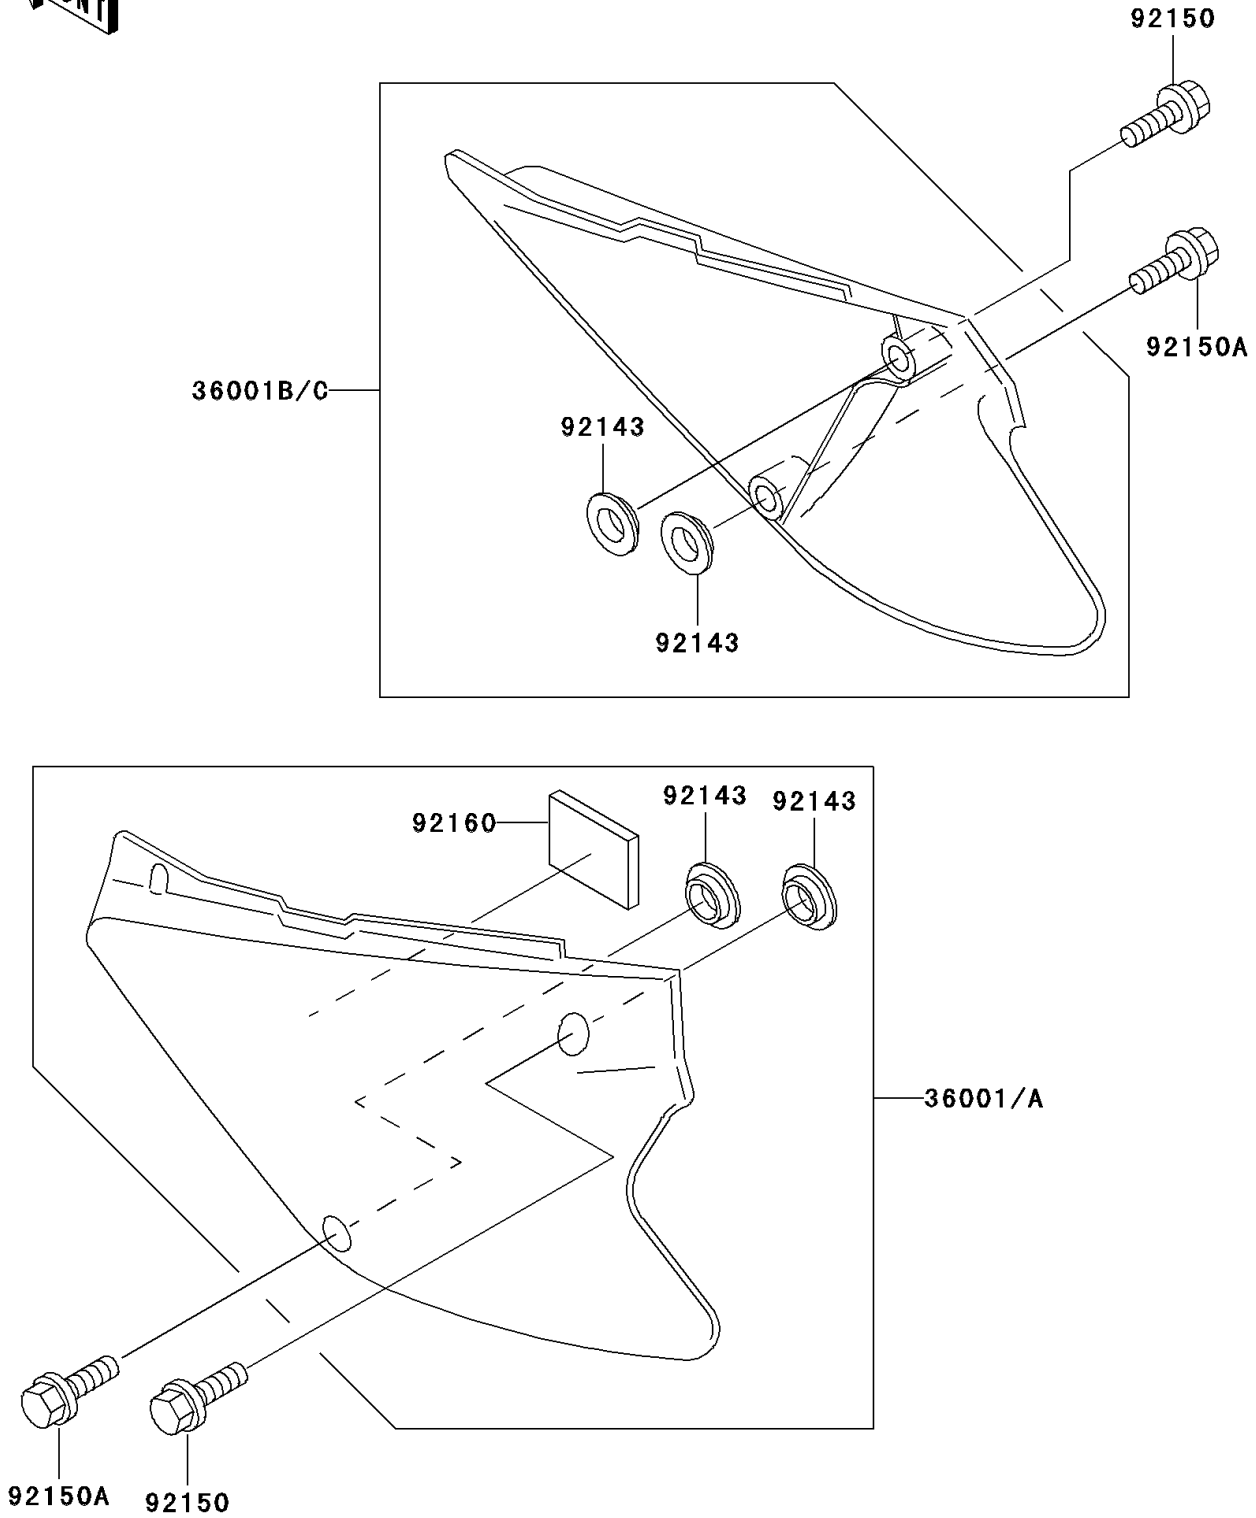

2005 KX85 PARTS DIAGRAM

Side Covers

F2611

2005 KX85 PARTS LIST

Side Covers

ITEM NAME	PART NUMBER	QUANTITY
COVER-SIDE,LH,S.WHITE (Ref # 36001)	36001-1584-266	1
COVER-SIDE,RH,S.WHITE (Ref # 36001B)	36001-1585-266	1
COLLAR (Ref # 92143)	92143-1196	4
BOLT,6X20 (Ref # 92150)	92150-1339	2
BOLT,6X14 (Ref # 92150A)	92150-1340	2
DAMPER (Ref # 92160)	92160-1899	1