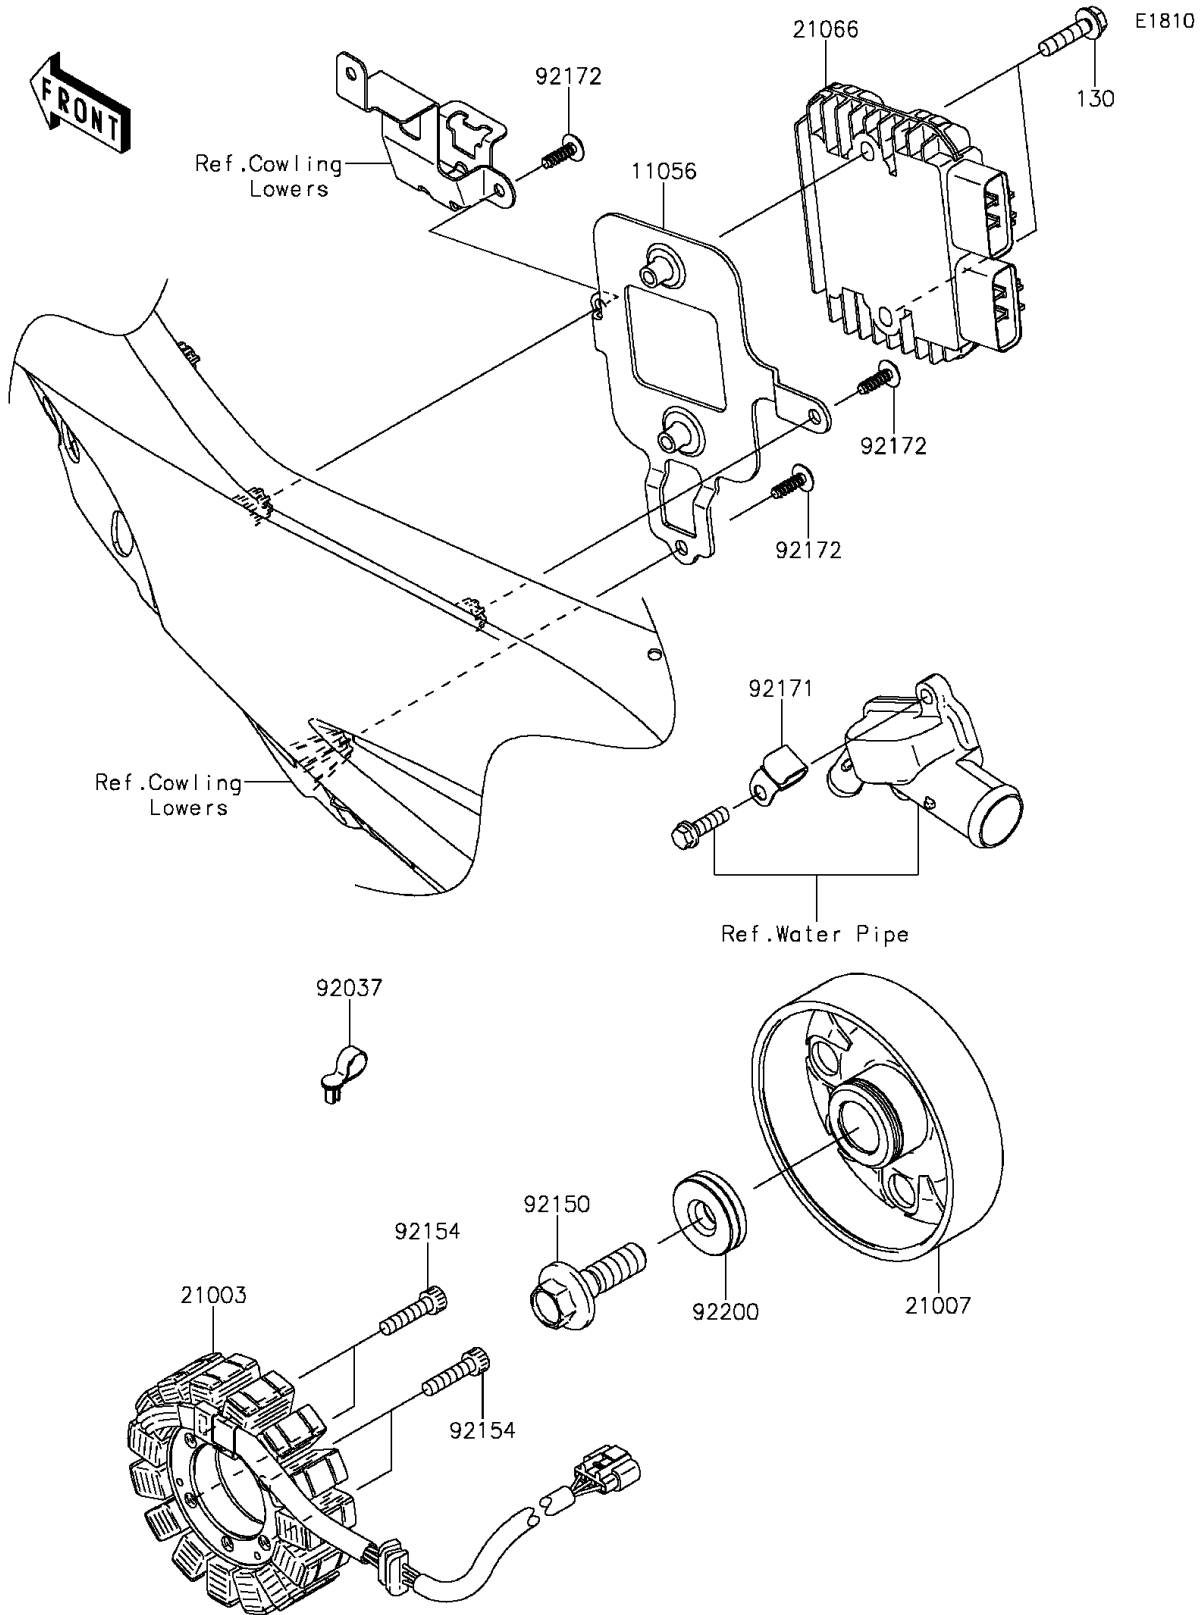

# 2015 Ninja® ZX™ -10R ABS 30th Anniversary Edition PARTS DIAGRA

Generator

# 2015 Ninja® ZX™ -10R ABS 30th Anniversary Edition PARTS LIST

Generator

ITEM NAME	PART NUMBER	QUANTITY
-----------	-------------	----------