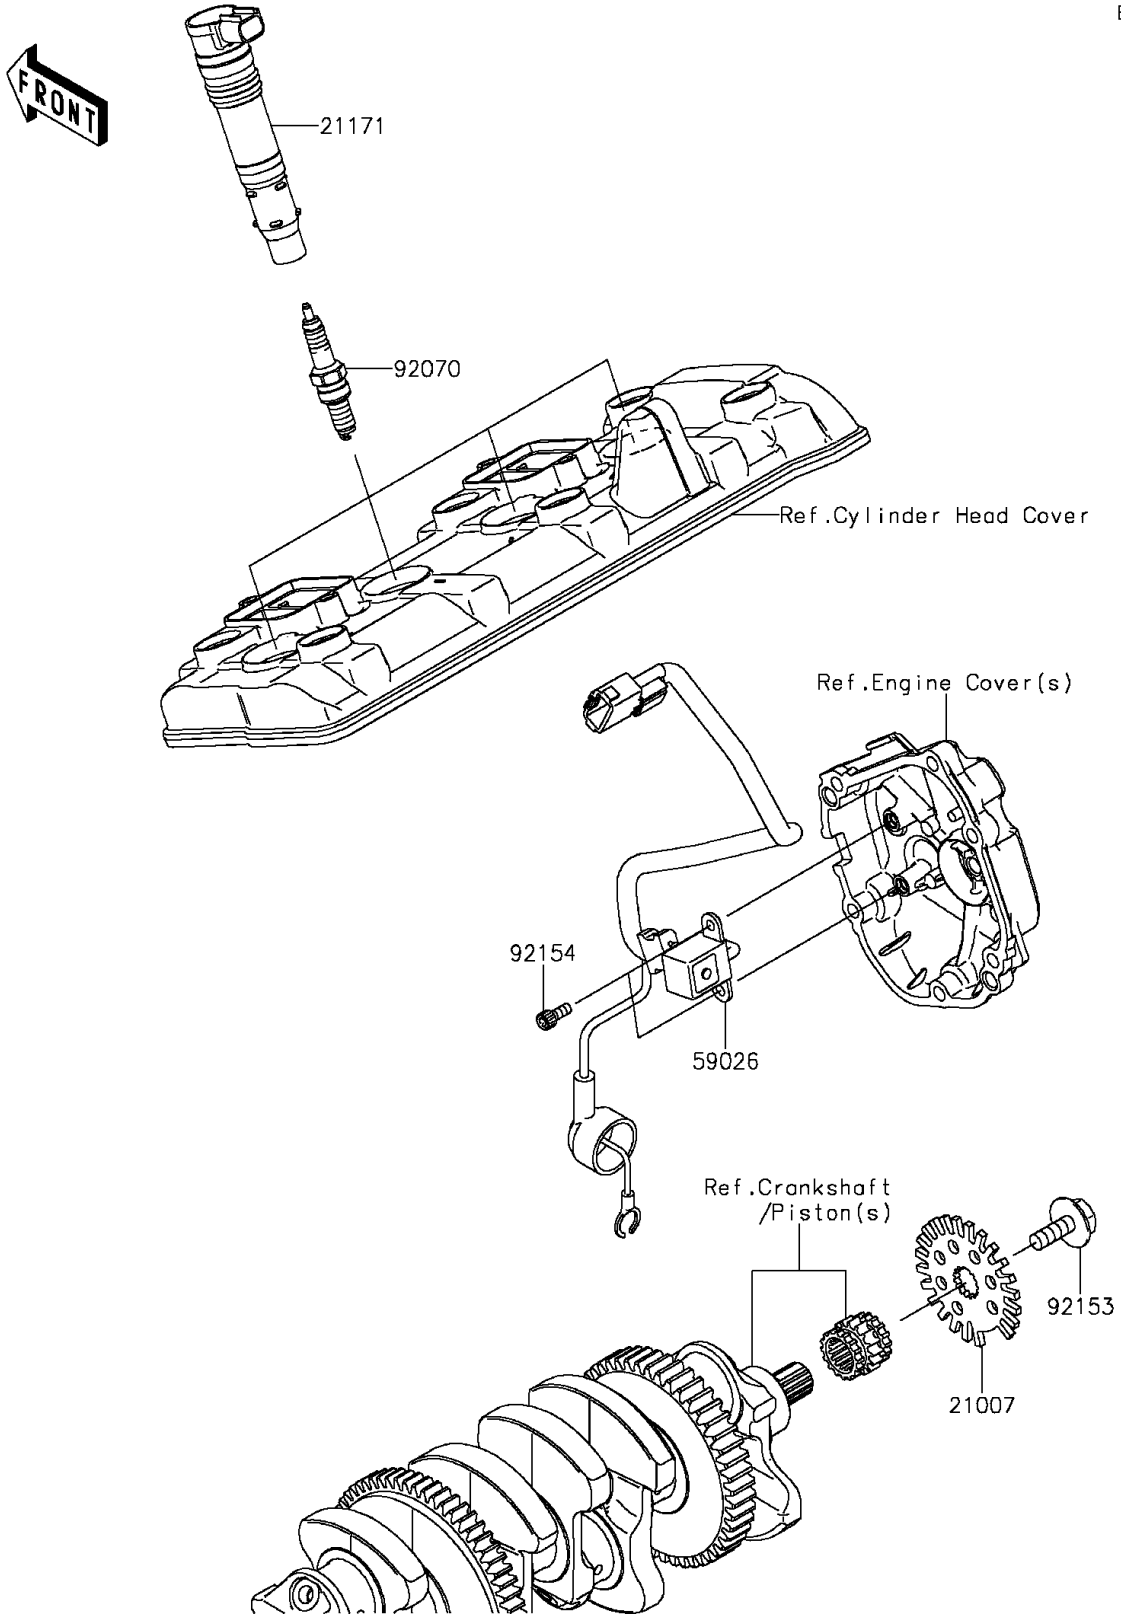

2015 Ninja® ZX™ -10R ABS 30th Anniversary Edition PARTS DIAGRA

Ignition System

E1830

2015 Ninja® ZX™ -10R ABS 30th Anniversary Edition PARTS LIST

Ignition System

ITEM NAME	PART NUMBER	QUANTITY
-----------	-------------	----------