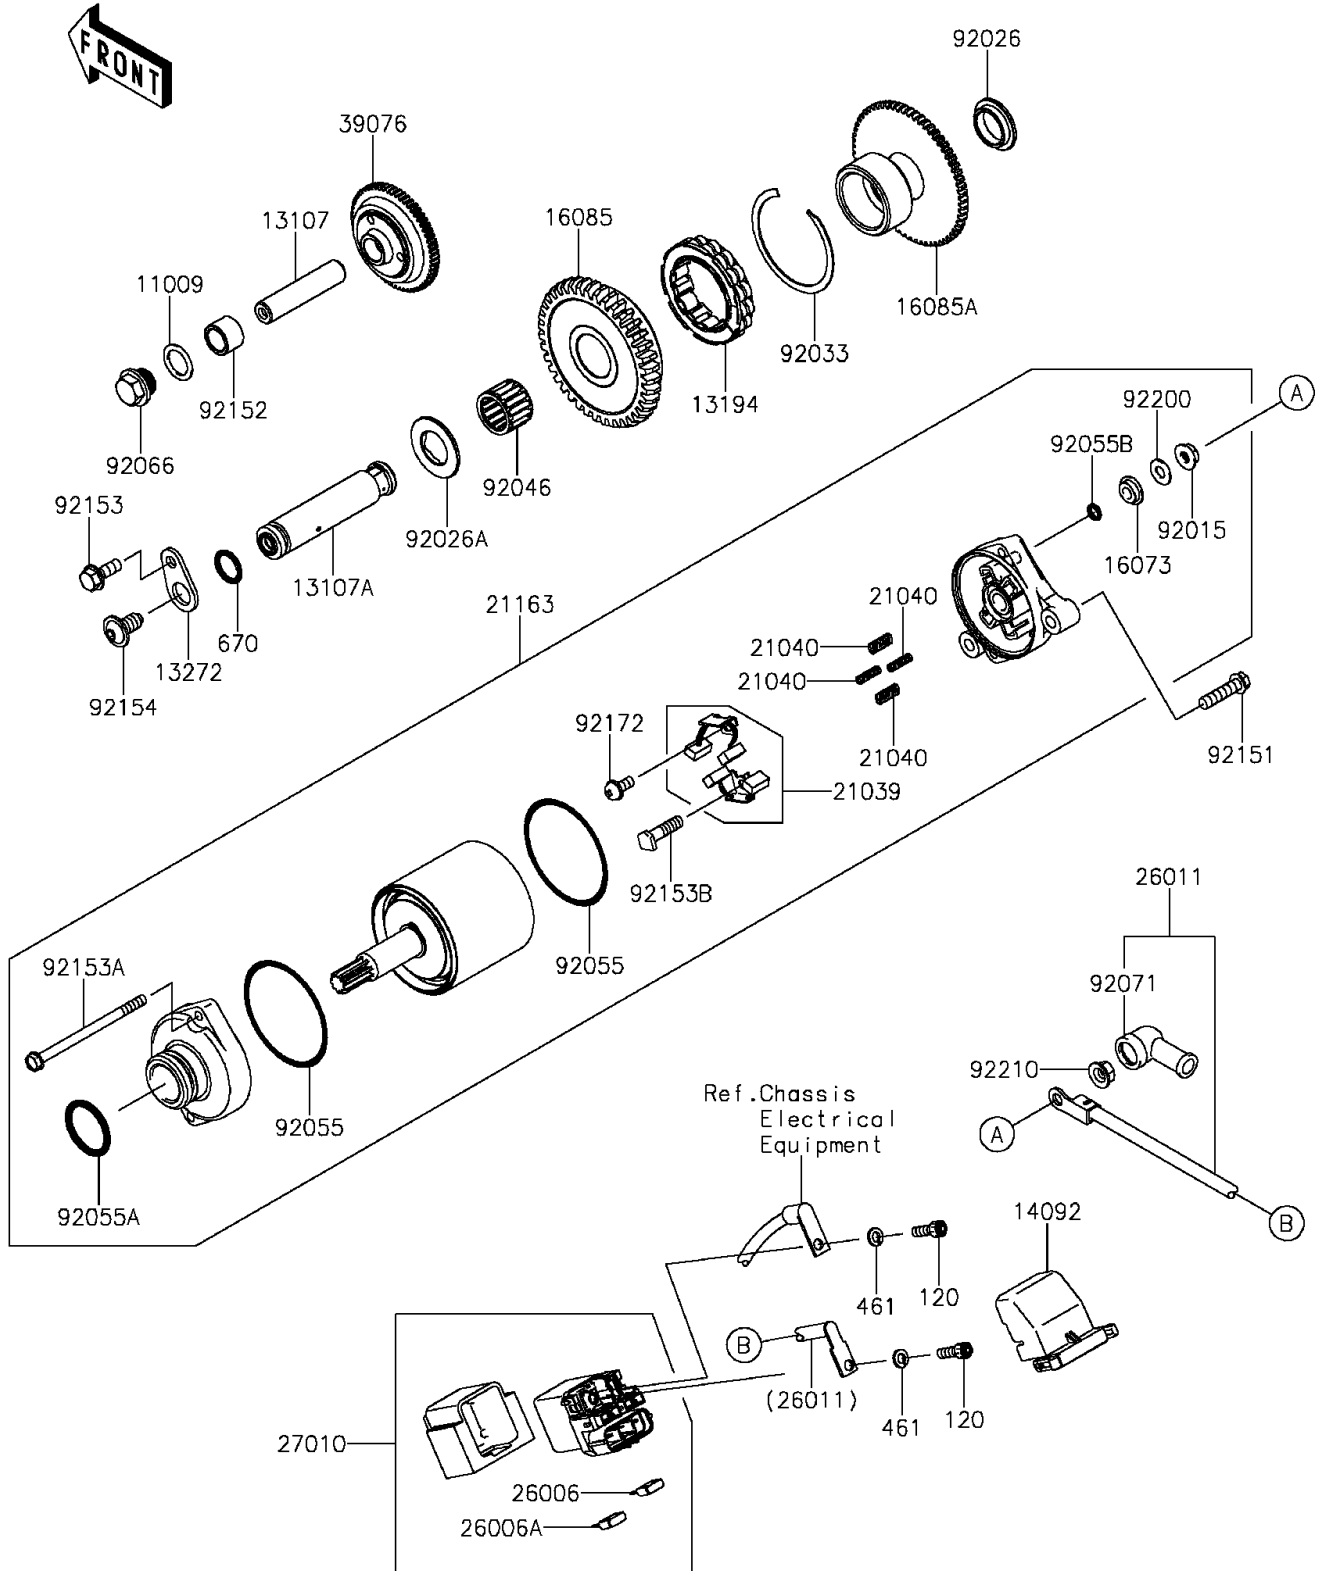

2015 Ninja® ZX™ -10R ABS 30th Anniversary Edition PARTS DIAGRA

Starter Motor

E1840

2015 Ninja® ZX™ -10R ABS 30th Anniversary Edition PARTS LIST

Starter Motor

ITEM NAME	PART NUMBER	QUANTITY
-----------	-------------	----------