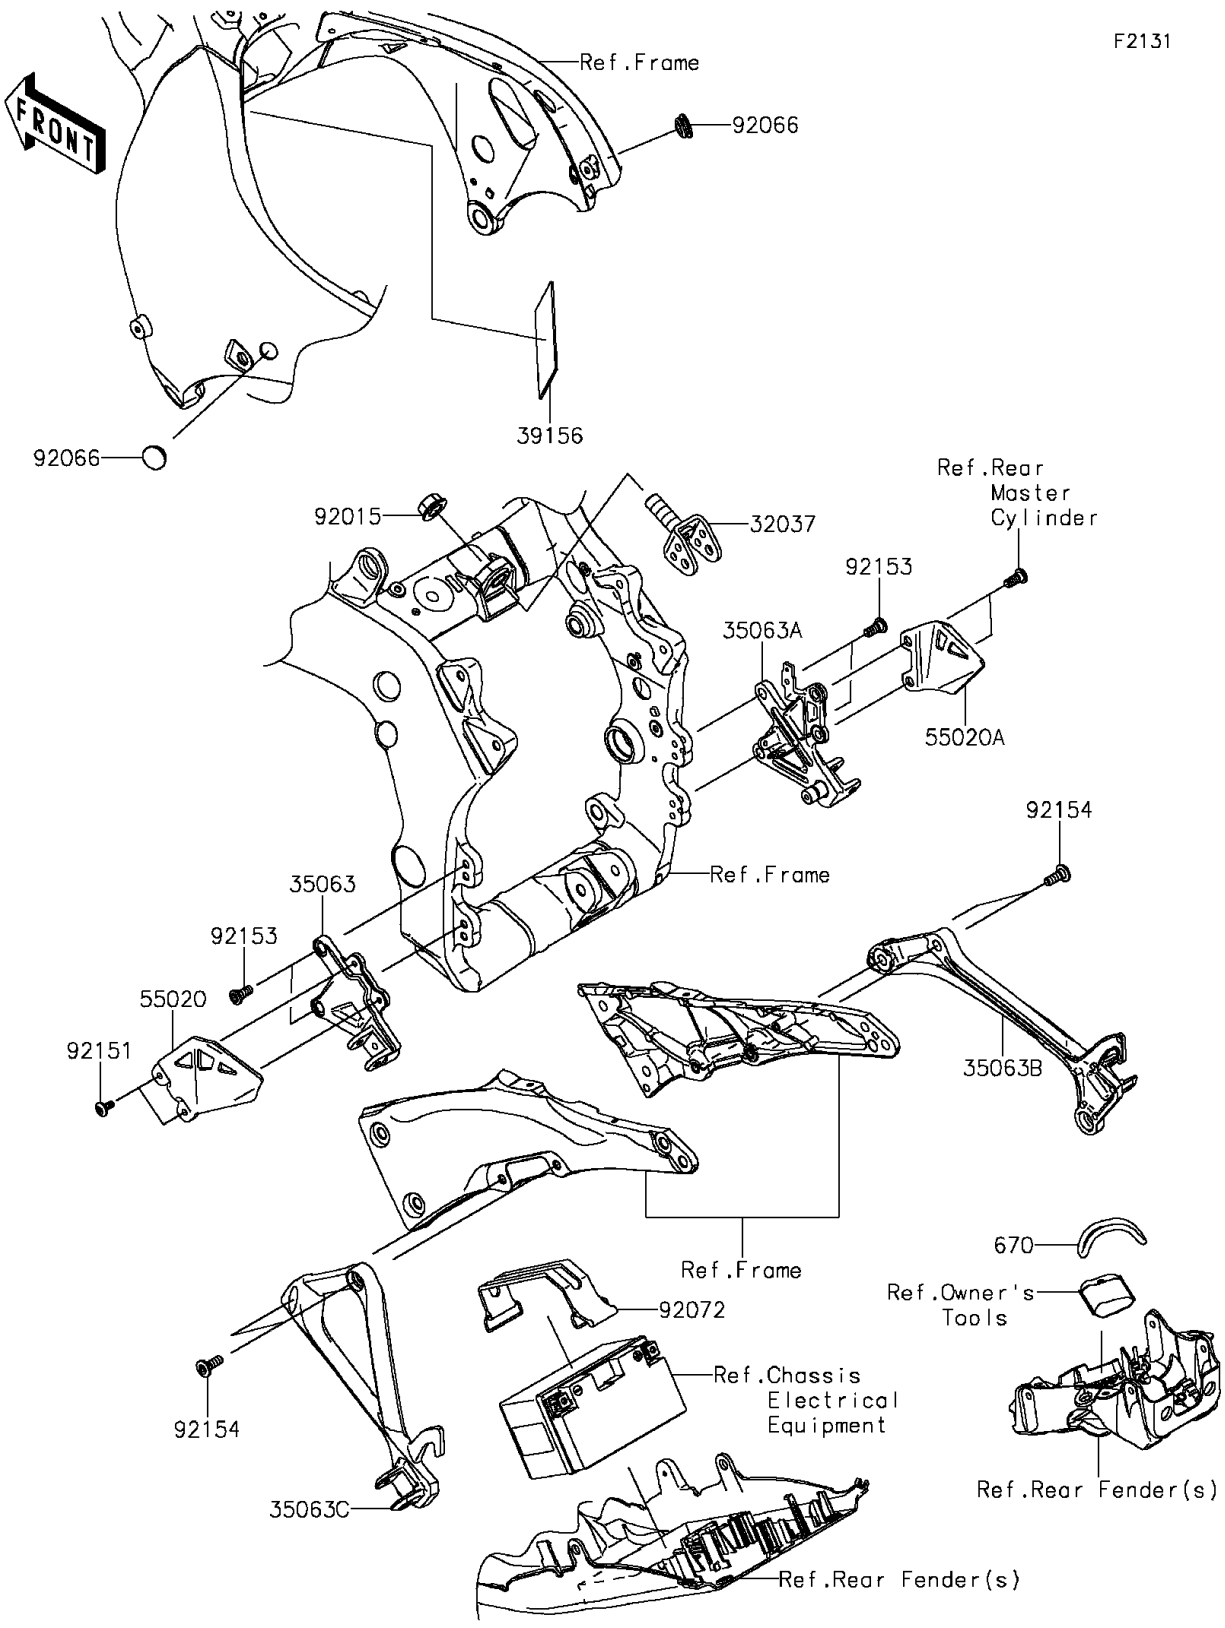

# 2015 Ninja® ZX™ -10R ABS 30th Anniversary Edition PARTS DIAGRA

## Frame Fittings

F2131

# 2015 Ninja® ZX™ -10R ABS 30th Anniversary Edition PARTS LIST

## Frame Fittings

ITEM NAME	PART NUMBER	QUANTITY
-----------	-------------	----------