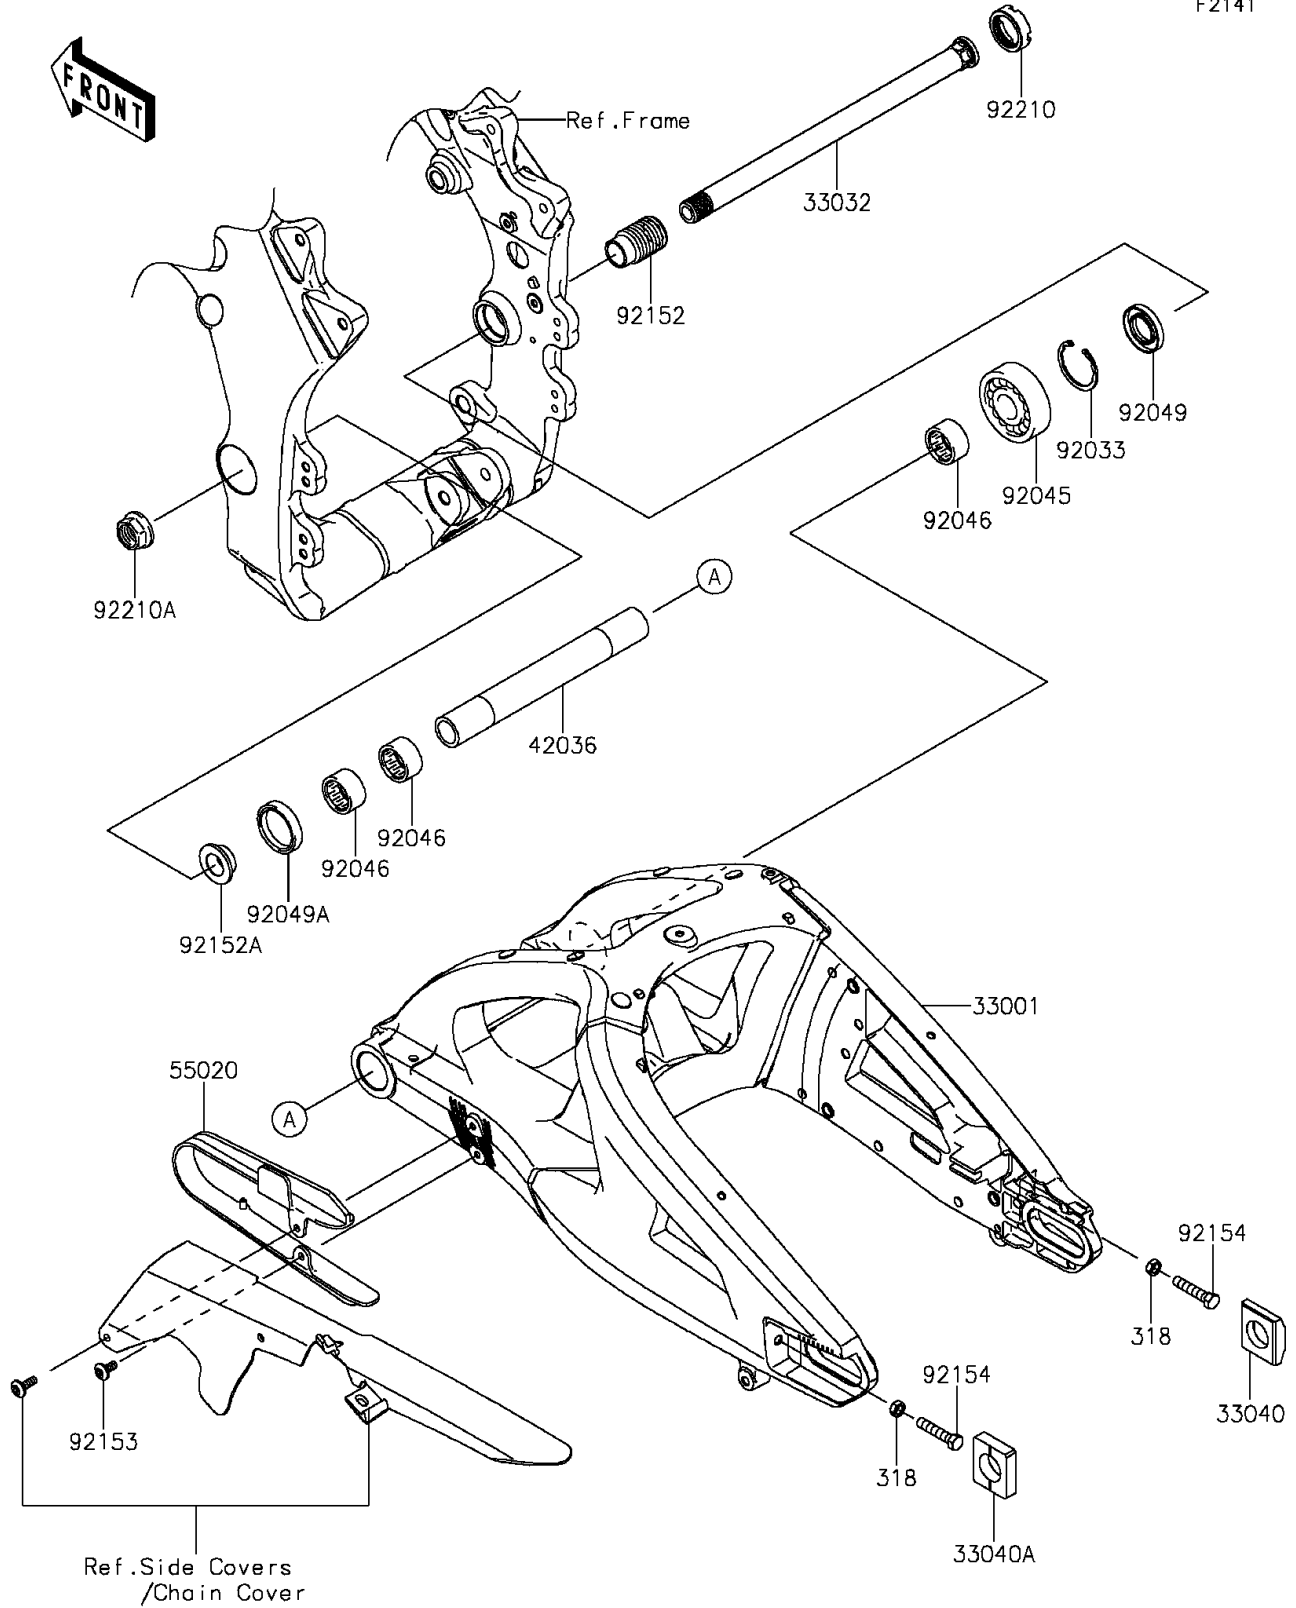

2015 Ninja® ZX™ -10R ABS 30th Anniversary Edition PARTS DIAGRA

Swingarm

F2141

2015 Ninja® ZX™ -10R ABS 30th Anniversary Edition PARTS LIST

Swingarm

ITEM NAME

PART NUMBER

QUANTITY
