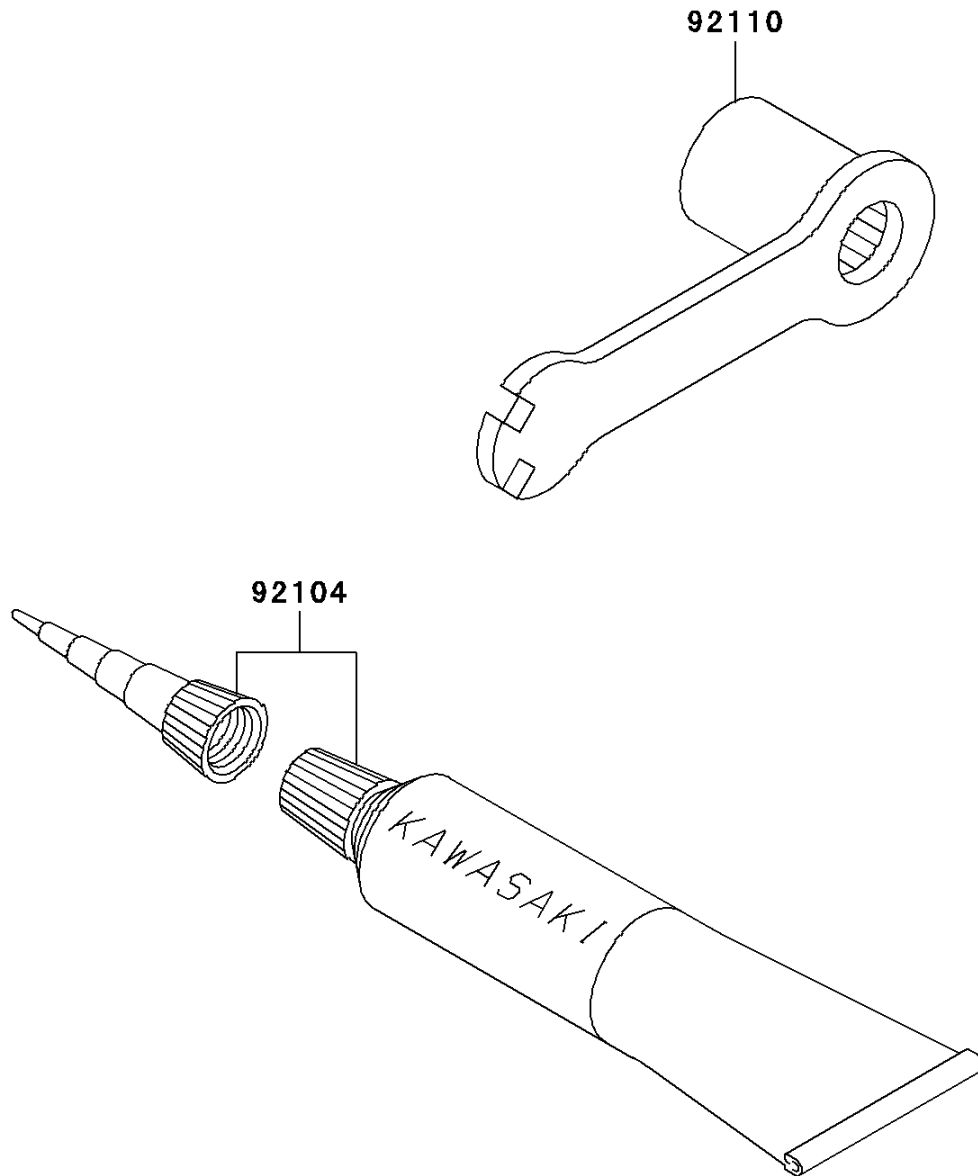

2005 KX85 PARTS DIAGRAM

Owner's Tools

F2810

2005 KX85 PARTS LIST

Owner's Tools

ITEM NAME	PART NUMBER	QUANTITY
GASKET-LIQUID,TUBE,100G,SILVER (Ref # 92104)	92104-002	1
TOOL-WRENCH,BOX,21MM&SPOKE (Ref # 92110)	92110-1119	1