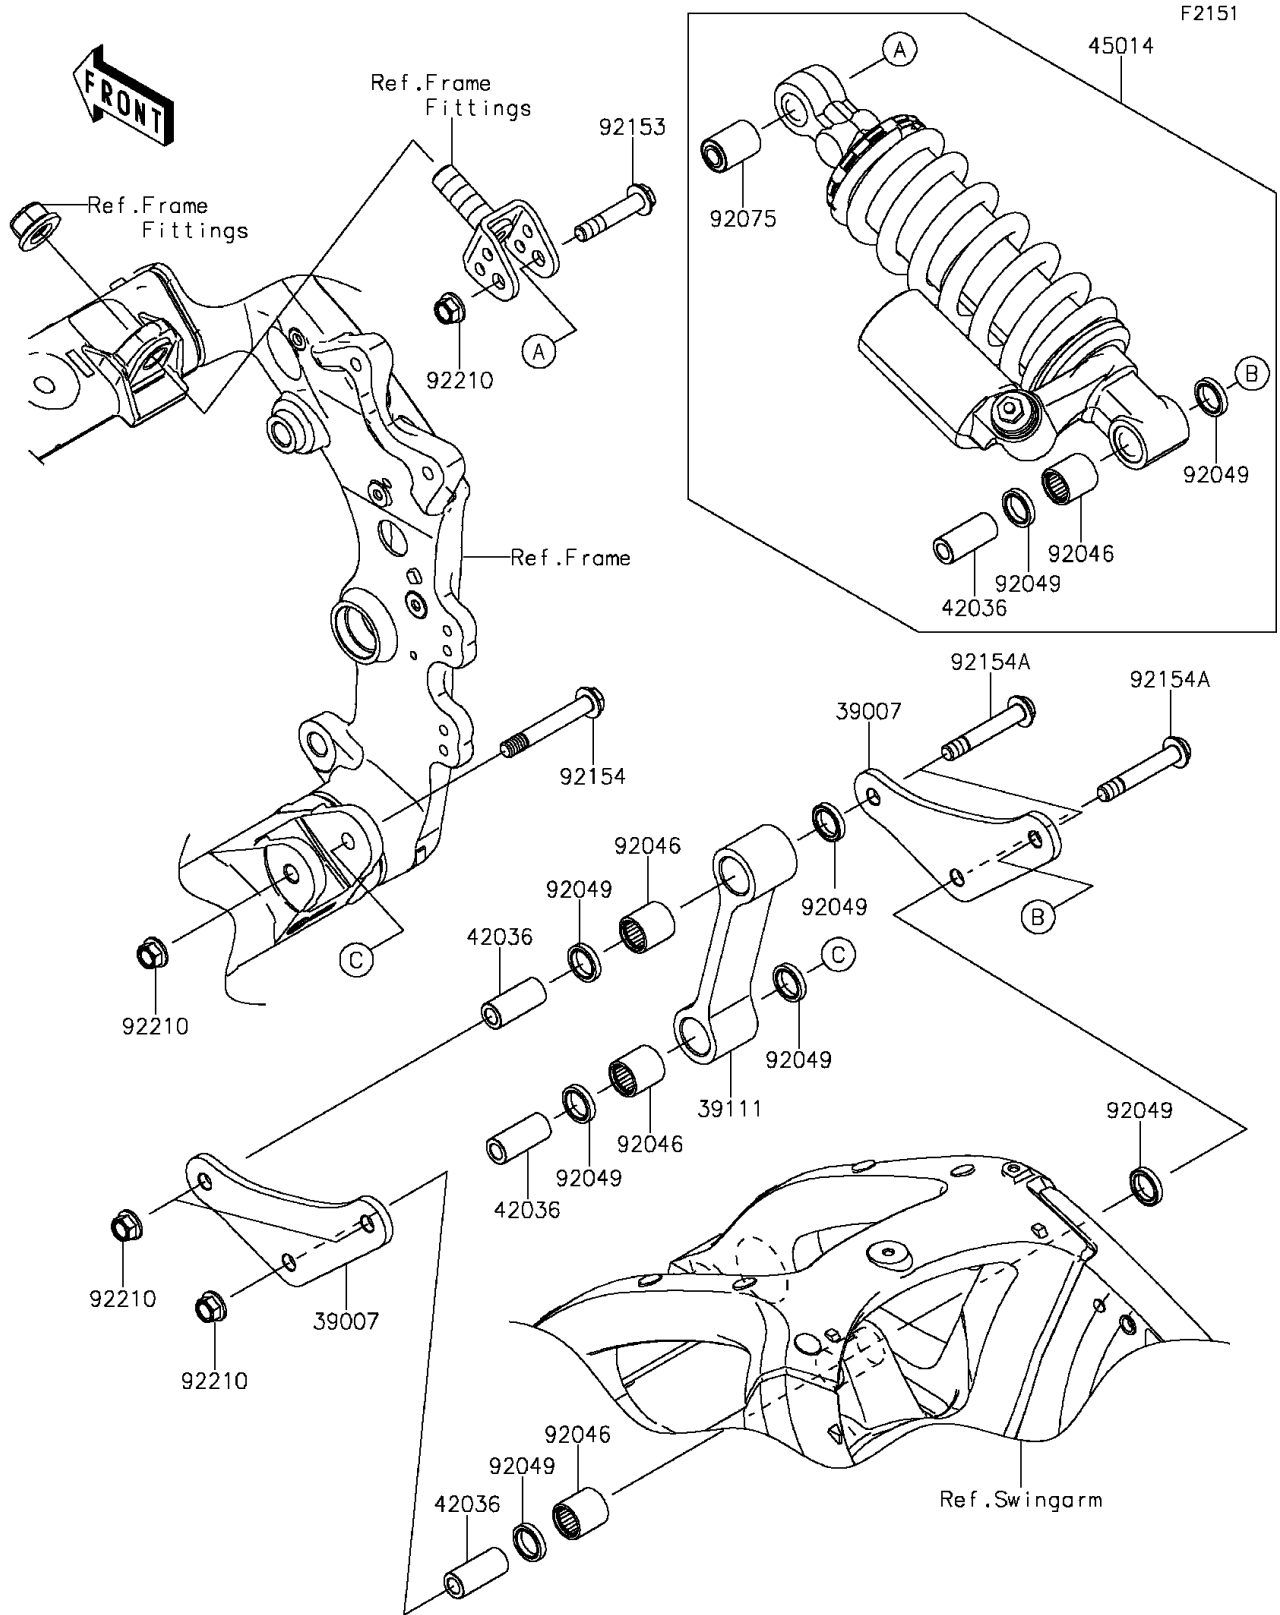

# 2015 Ninja® ZX™ -10R ABS PARTS DIAGRAM

Suspension/Shock Absorber

## 2015 Ninja® ZX™ -10R ABS PARTS LIST

### Suspension/Shock Absorber

ITEM NAME	PART NUMBER	QUANTITY
ARM-SUSP,HORIZONTAL BACK-LINK (Ref # 39007)	39007-0167	2
ROD-TIE,SUSPENSION (Ref # 39111)	39111-0079	1
SLEEVE,10.1X17X39 (Ref # 42036)	42036-0075	4
SHOCKABSORBER,SPG GRN+BODY BLK (Ref # 45014)	45014-0311-37X	1
BEARING-NEEDLE,SFYZM172425 (Ref # 92046)	92046-1273	4
SEAL-OIL,SD0 17 24 5 NS (Ref # 92049)	92049-0158	8
DAMPER,SHOCKABSORBER (Ref # 92075)	92075-1426	1
BOLT,FLANGED,10X51 (Ref # 92153)	92153-1545	1
BOLT,FLANGED,10X71 (Ref # 92154)	92154-0384	1
BOLT,FLANGED,10X63 (Ref # 92154A)	92154-0398	3
NUT,LOCK,FLANGED,10MM (Ref # 92210)	92210-1139	5