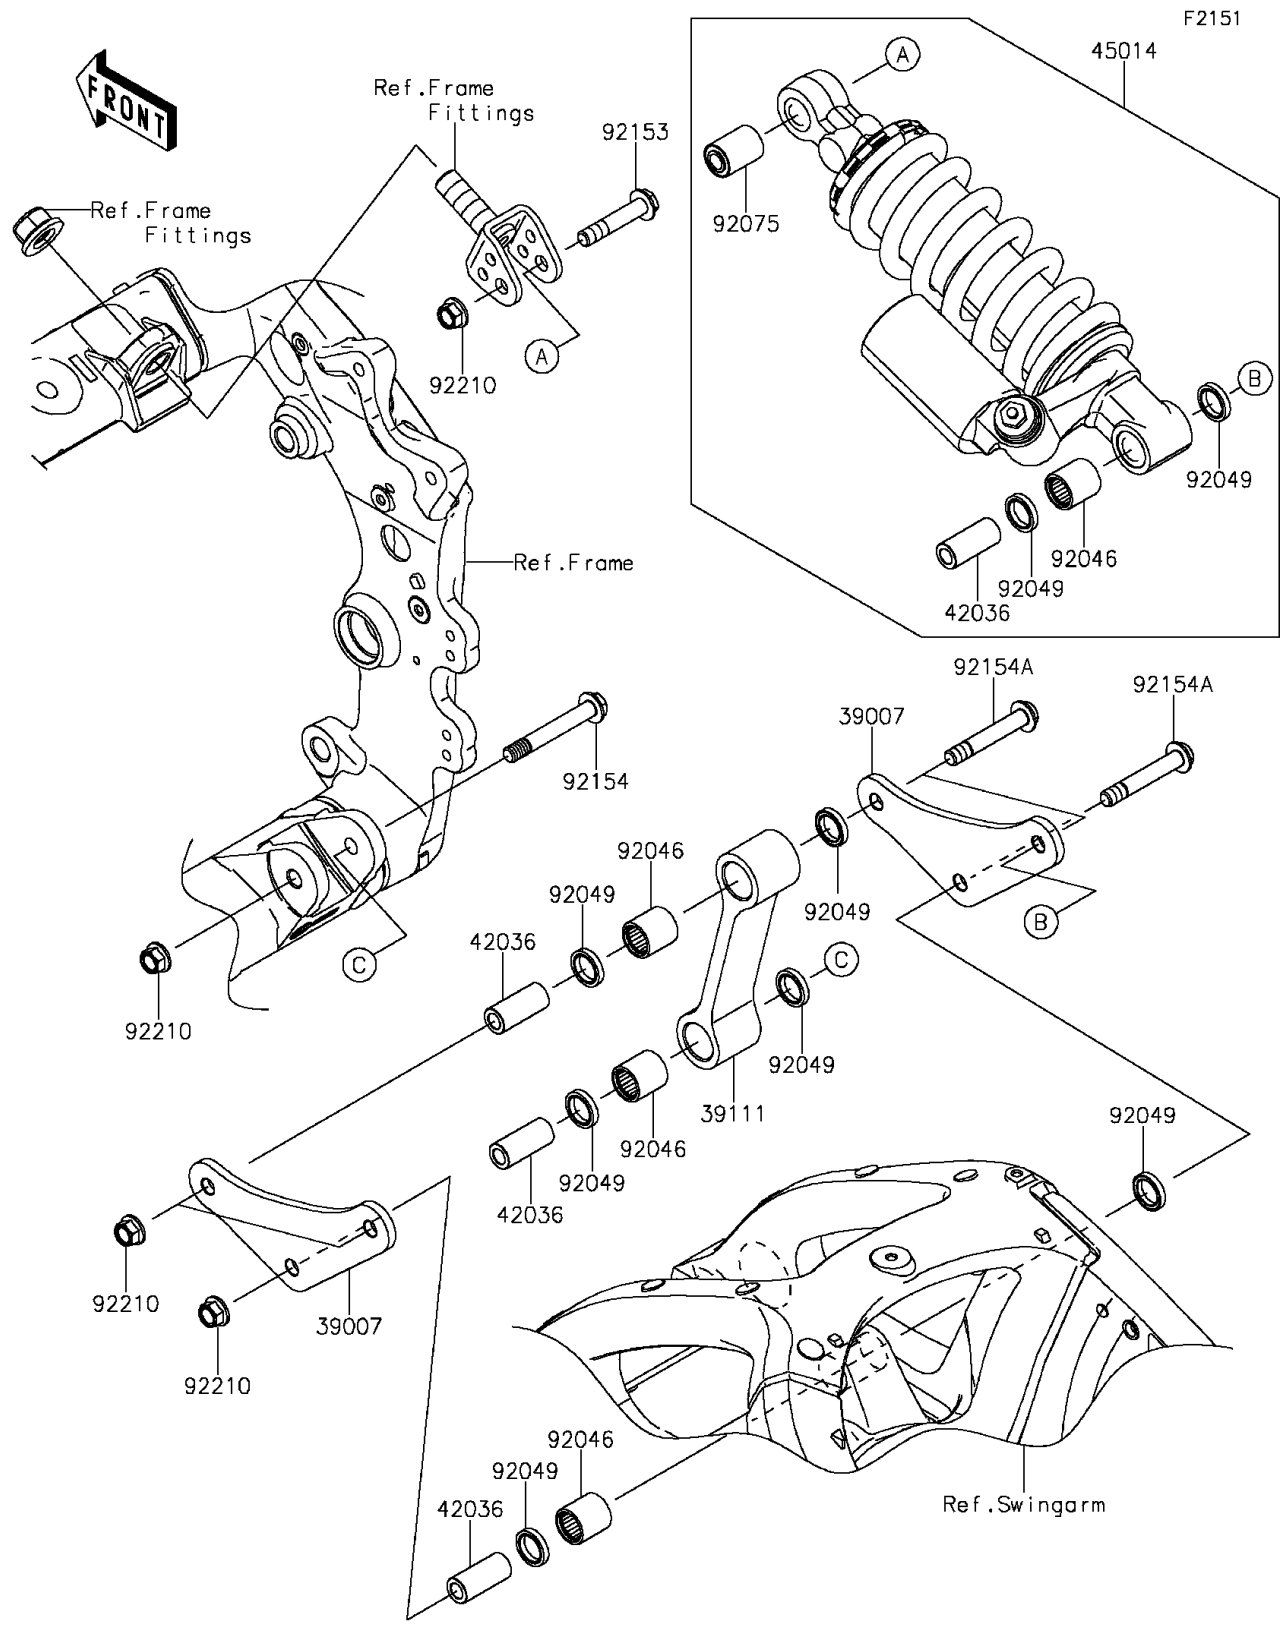

2015 Ninja® ZX™ -10R ABS 30th Anniversary Edition PARTS DIAGRA

Suspension/Shock Absorber

2015 Ninja® ZX™ -10R ABS 30th Anniversary Edition PARTS LIST

Suspension/Shock Absorber

ITEM NAME	PART NUMBER	QUANTITY
-----------	-------------	----------