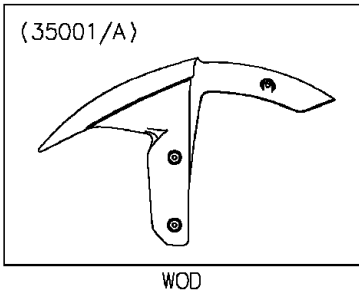

# 2015 Ninja® ZX™ -10R ABS 30th Anniversary Edition PARTS DIAGRA

Front Fender(s)

F2171