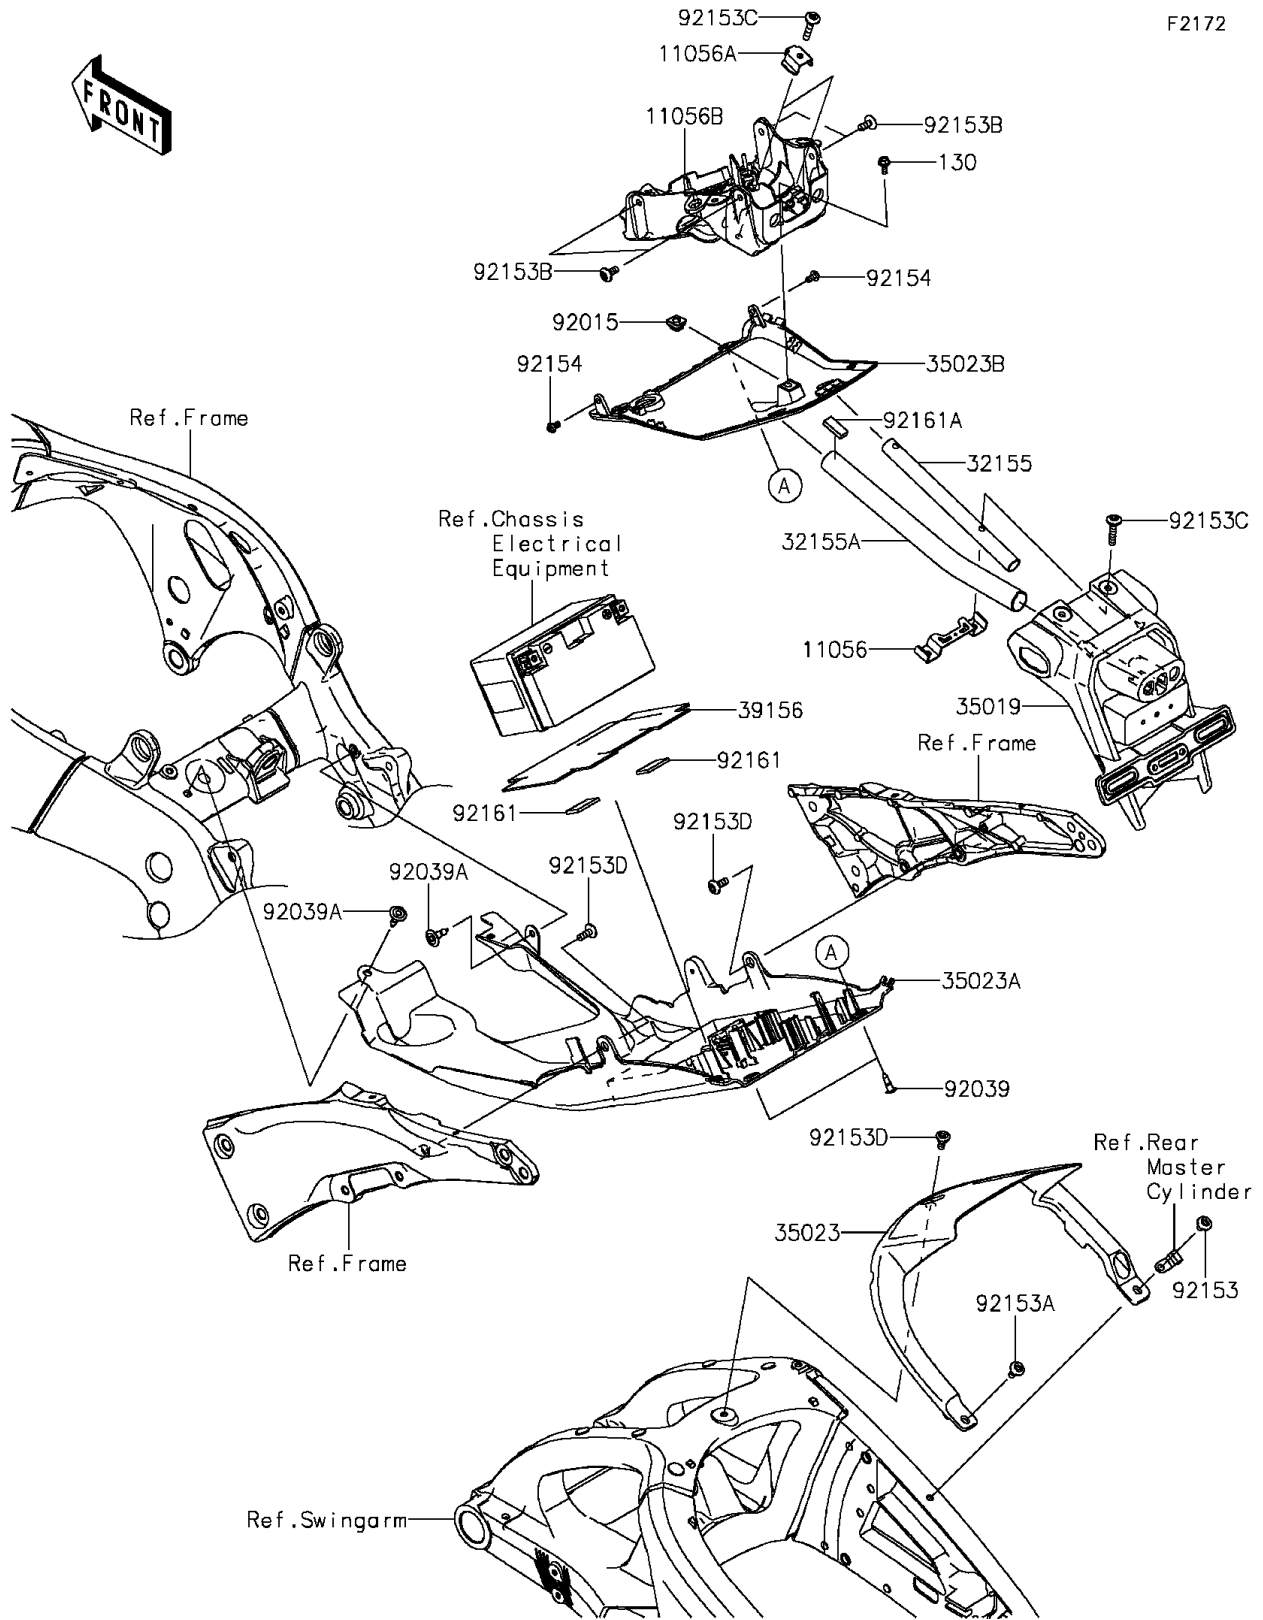

2015 Ninja® ZX™ -10R ABS 30th Anniversary Edition PARTS DIAGRA

Rear Fender(s)

F2172

2015 Ninja® ZX™ -10R ABS 30th Anniversary Edition PARTS LIST

Rear Fender(s)

ITEM NAME	PART NUMBER	QUANTITY
-----------	-------------	----------