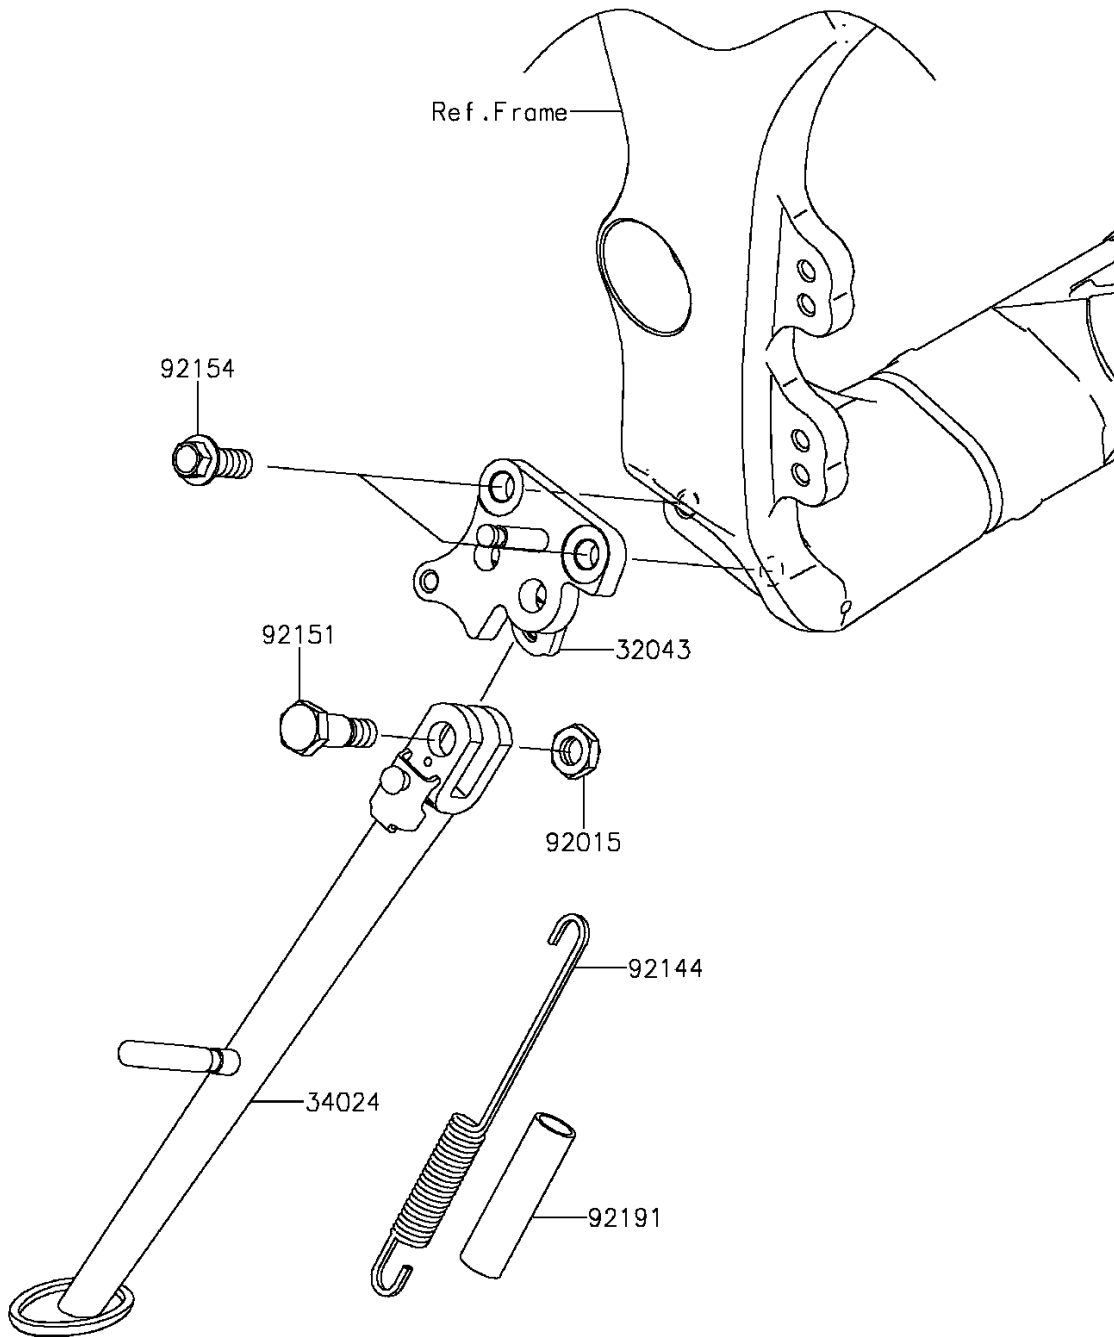

2015 Ninja® ZX™ -10R ABS 30th Anniversary Edition PARTS DIAGRA

Stand(s)

F2190

2015 Ninja® ZX™ -10R ABS 30th Anniversary Edition PARTS LIST

Stand(s)

ITEM NAME

PART NUMBER

QUANTITY
