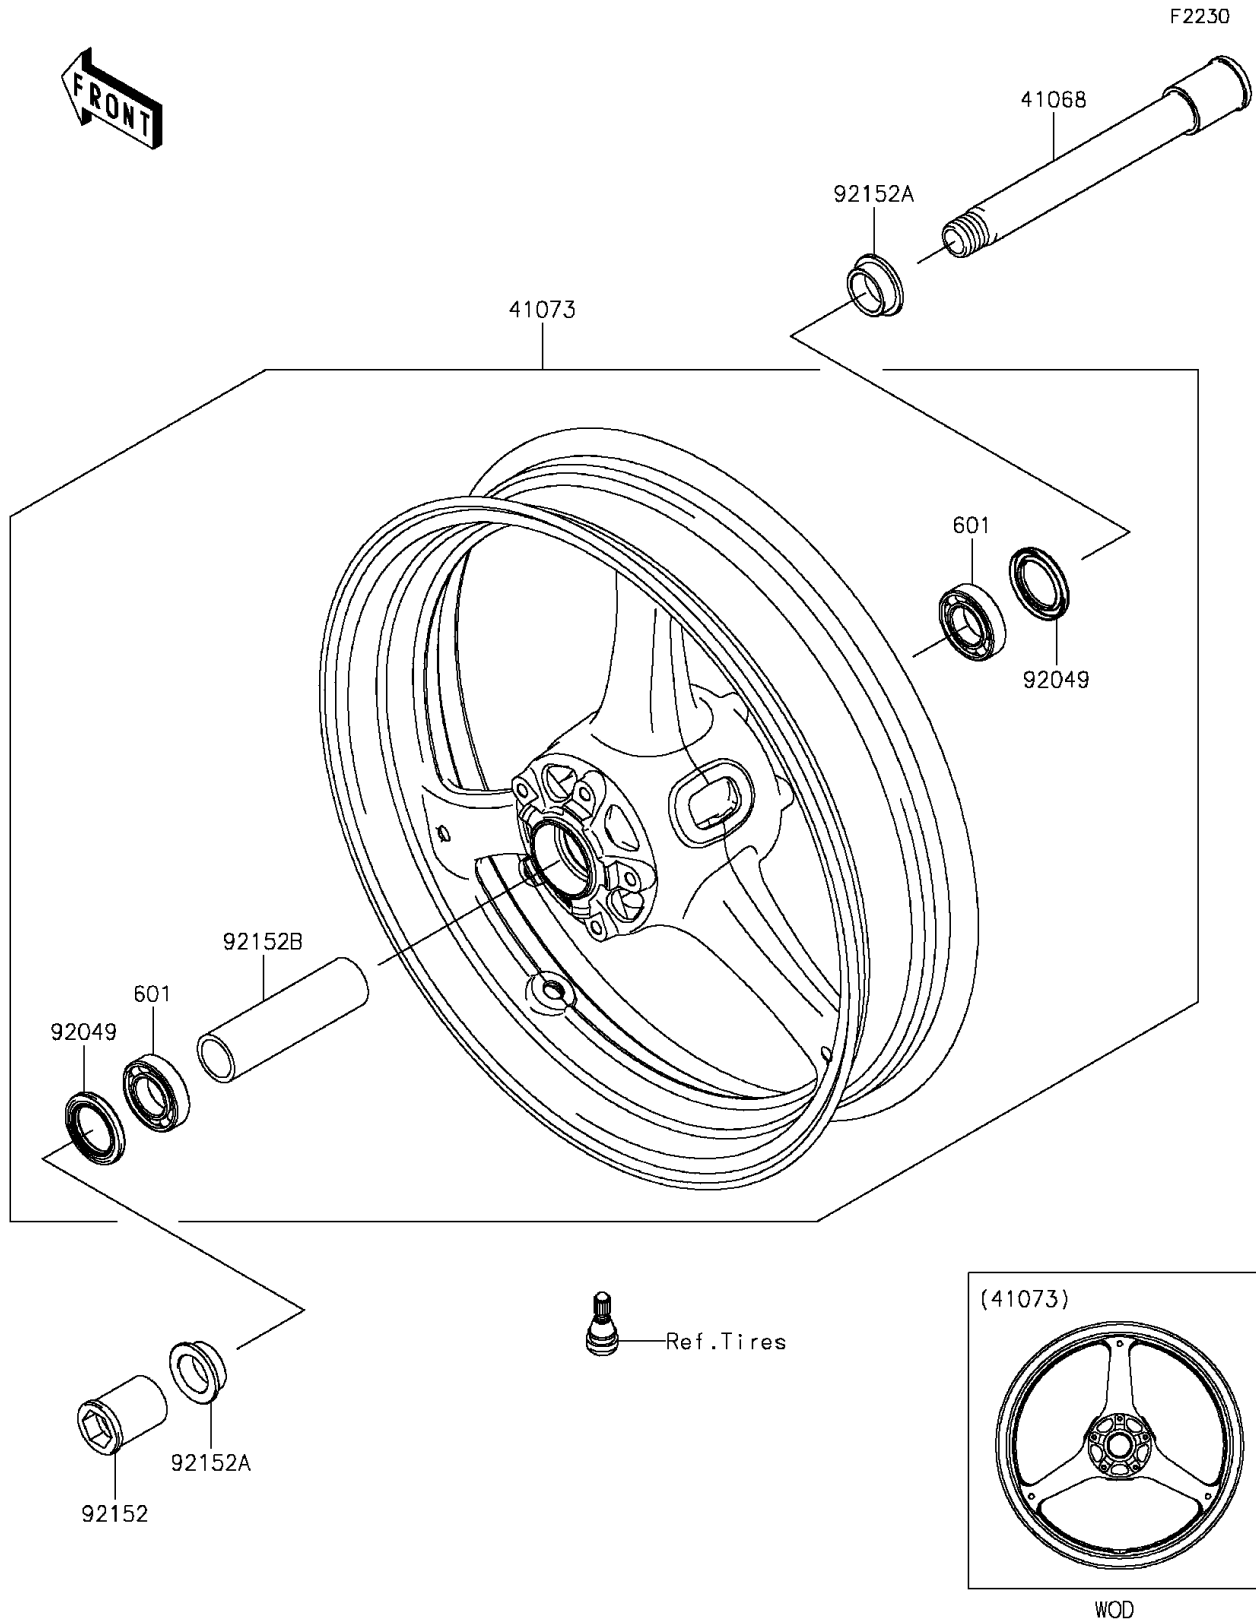

# 2015 Ninja<sup>®</sup> ZX<sup>™</sup>-10R ABS PARTS DIAGRAM

Front Wheel

## 2015 Ninja® ZX™ -10R ABS PARTS LIST

### Front Wheel

ITEM NAME	PART NUMBER	QUANTITY
AXLE,FR (Ref # 41068)	41068-0049	1
WHEEL-ASSY,FR,G.BLACK (Ref # 41073)	41073-0180-18F	1
SEAL-OIL,BJN-C2 32X47X5 (Ref # 92049)	92049-0050	2
COLLAR,FR AXLE,LH,L=44.5 (Ref # 92152)	92152-0240	1
COLLAR,25X32X13 (Ref # 92152A)	92152-0289	2
COLLAR,FR HUB,L=115 (Ref # 92152B)	92152-0616	1
BEARING-BALL,#6005UU (Ref # 601)	601B6005UU	2