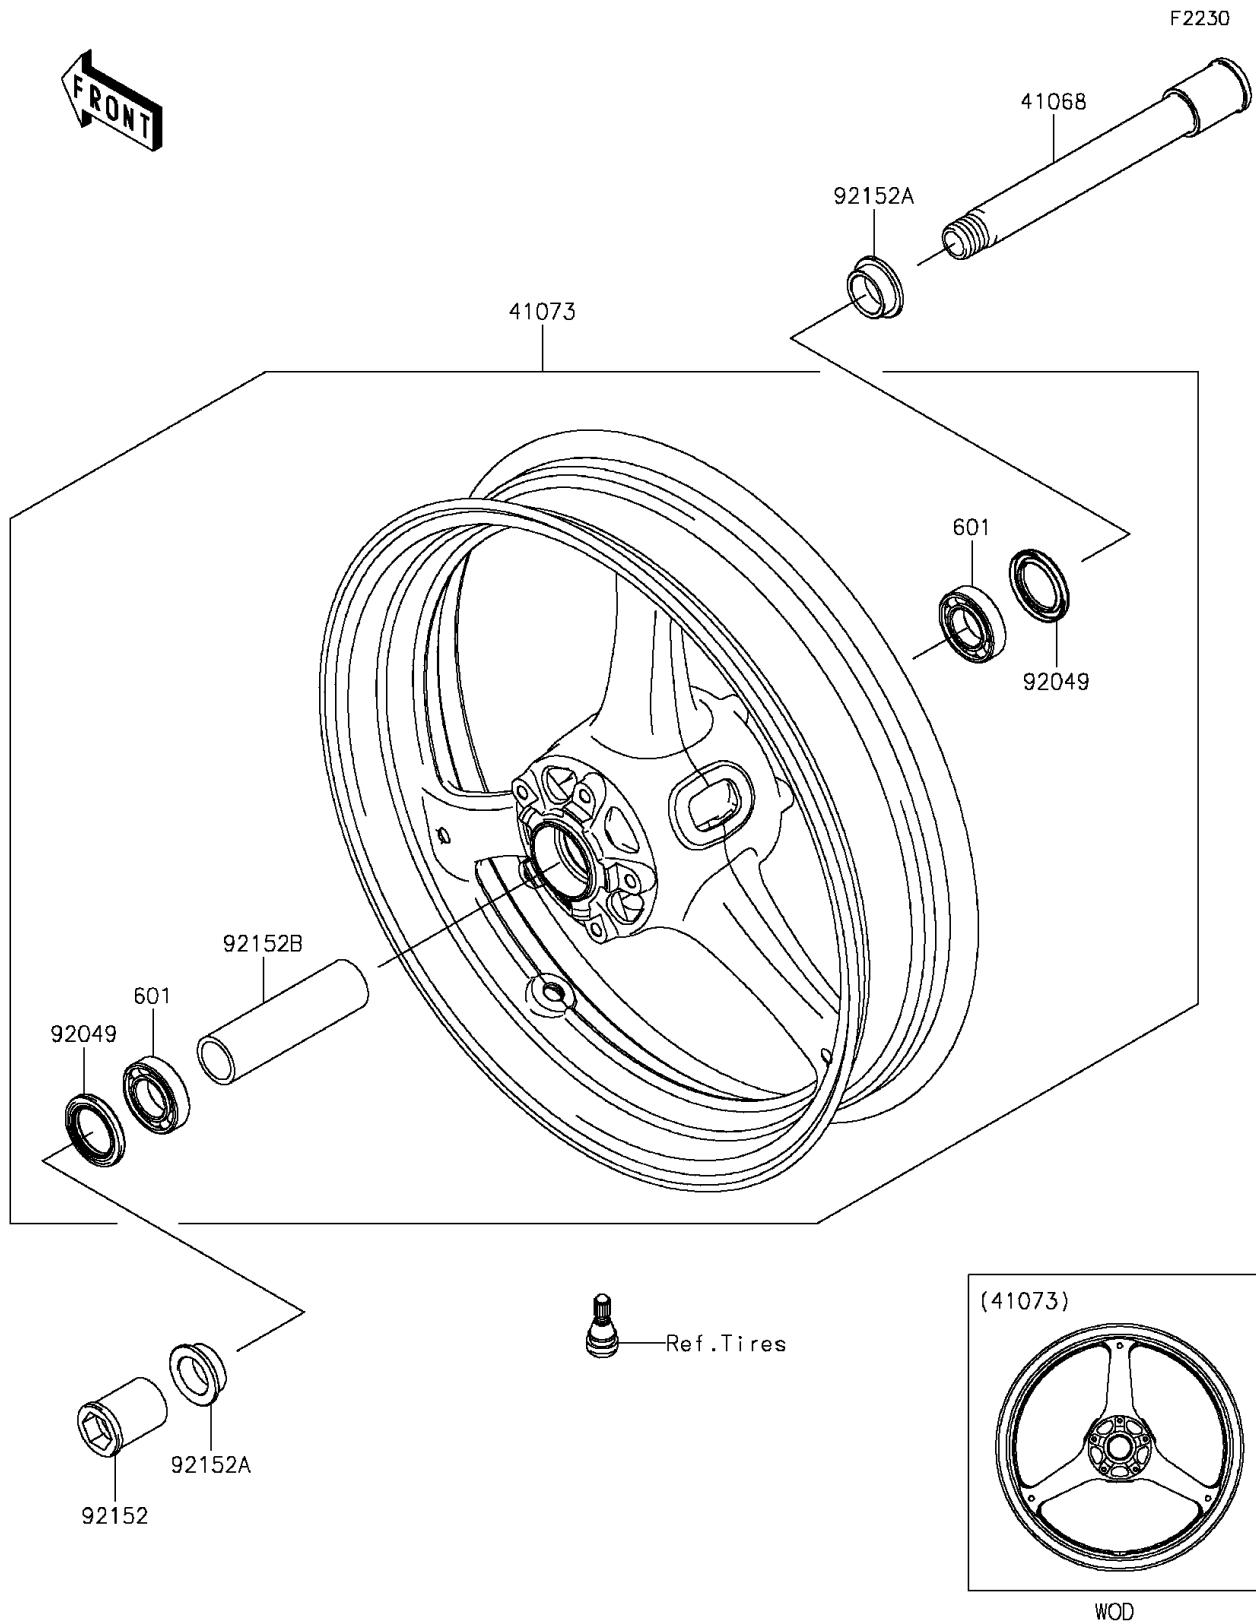

2015 Ninja® ZX™ -10R ABS 30th Anniversary Edition PARTS DIAGRA

Front Wheel

2015 Ninja® ZX™ -10R ABS 30th Anniversary Edition PARTS LIST

Front Wheel

ITEM NAME	PART NUMBER	QUANTITY
-----------	-------------	----------