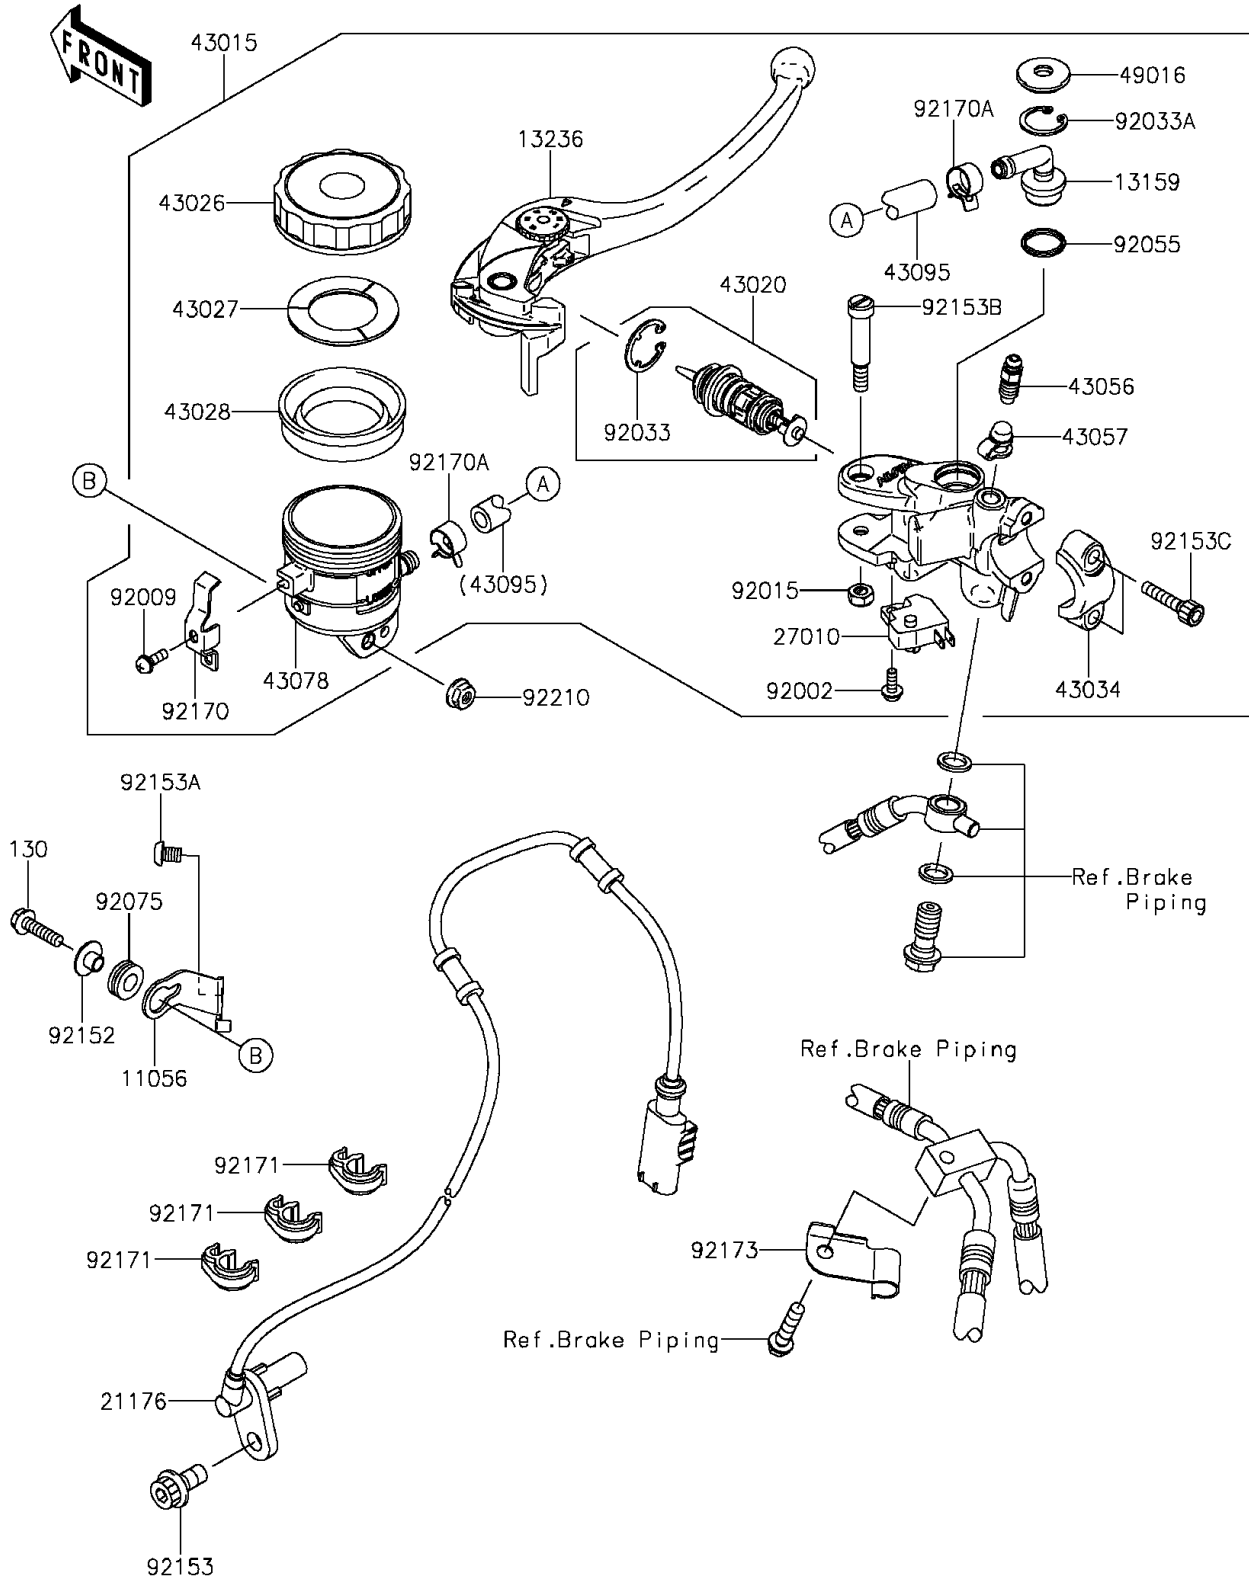

2015 Ninja® ZX™ -10R ABS 30th Anniversary Edition PARTS DIAGRA

Front Master Cylinder

F2291

2015 Ninja® ZX™ -10R ABS 30th Anniversary Edition PARTS LIST

Front Master Cylinder

ITEM NAME	PART NUMBER	QUANTITY
-----------	-------------	----------