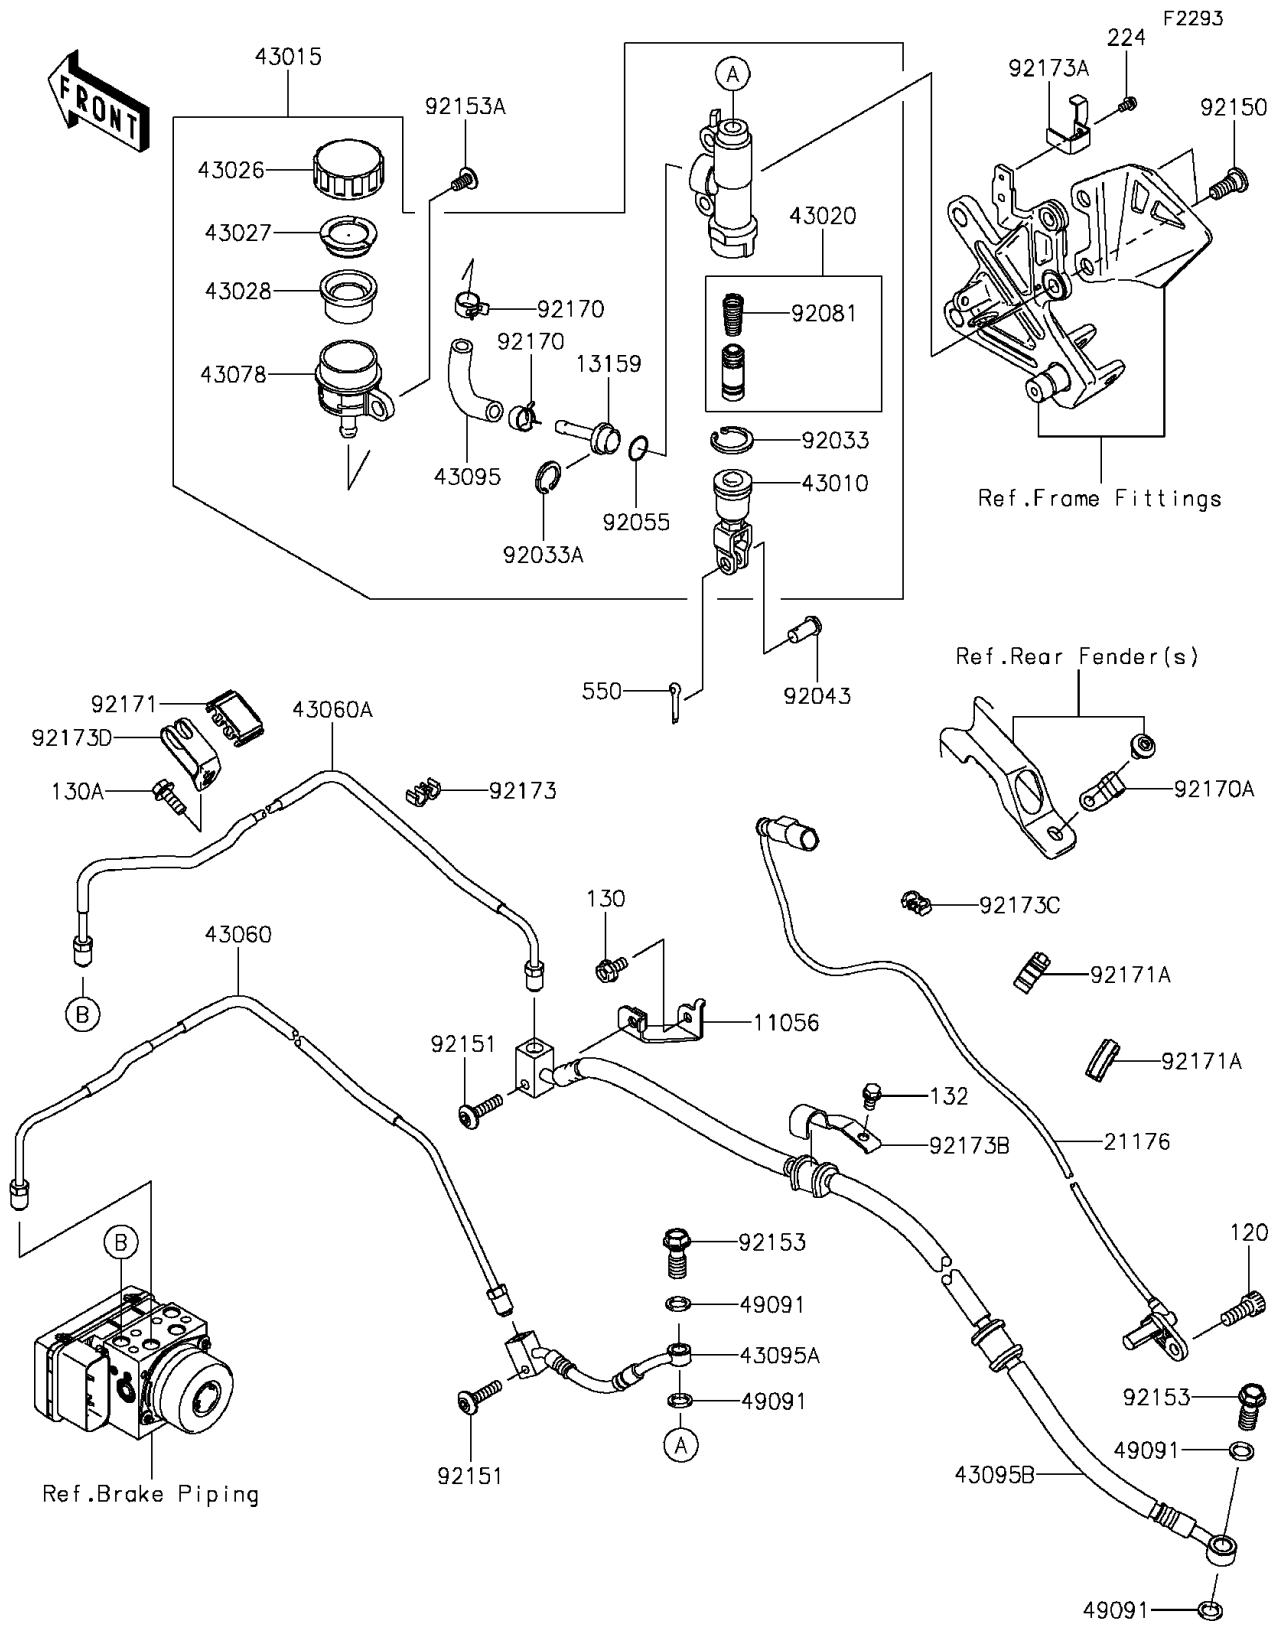

2015 Ninja® ZX™ -10R ABS 30th Anniversary Edition PARTS DIAGRA

Rear Master Cylinder

2015 Ninja® ZX™ -10R ABS 30th Anniversary Edition PARTS LIST

Rear Master Cylinder

ITEM NAME	PART NUMBER	QUANTITY
-----------	-------------	----------