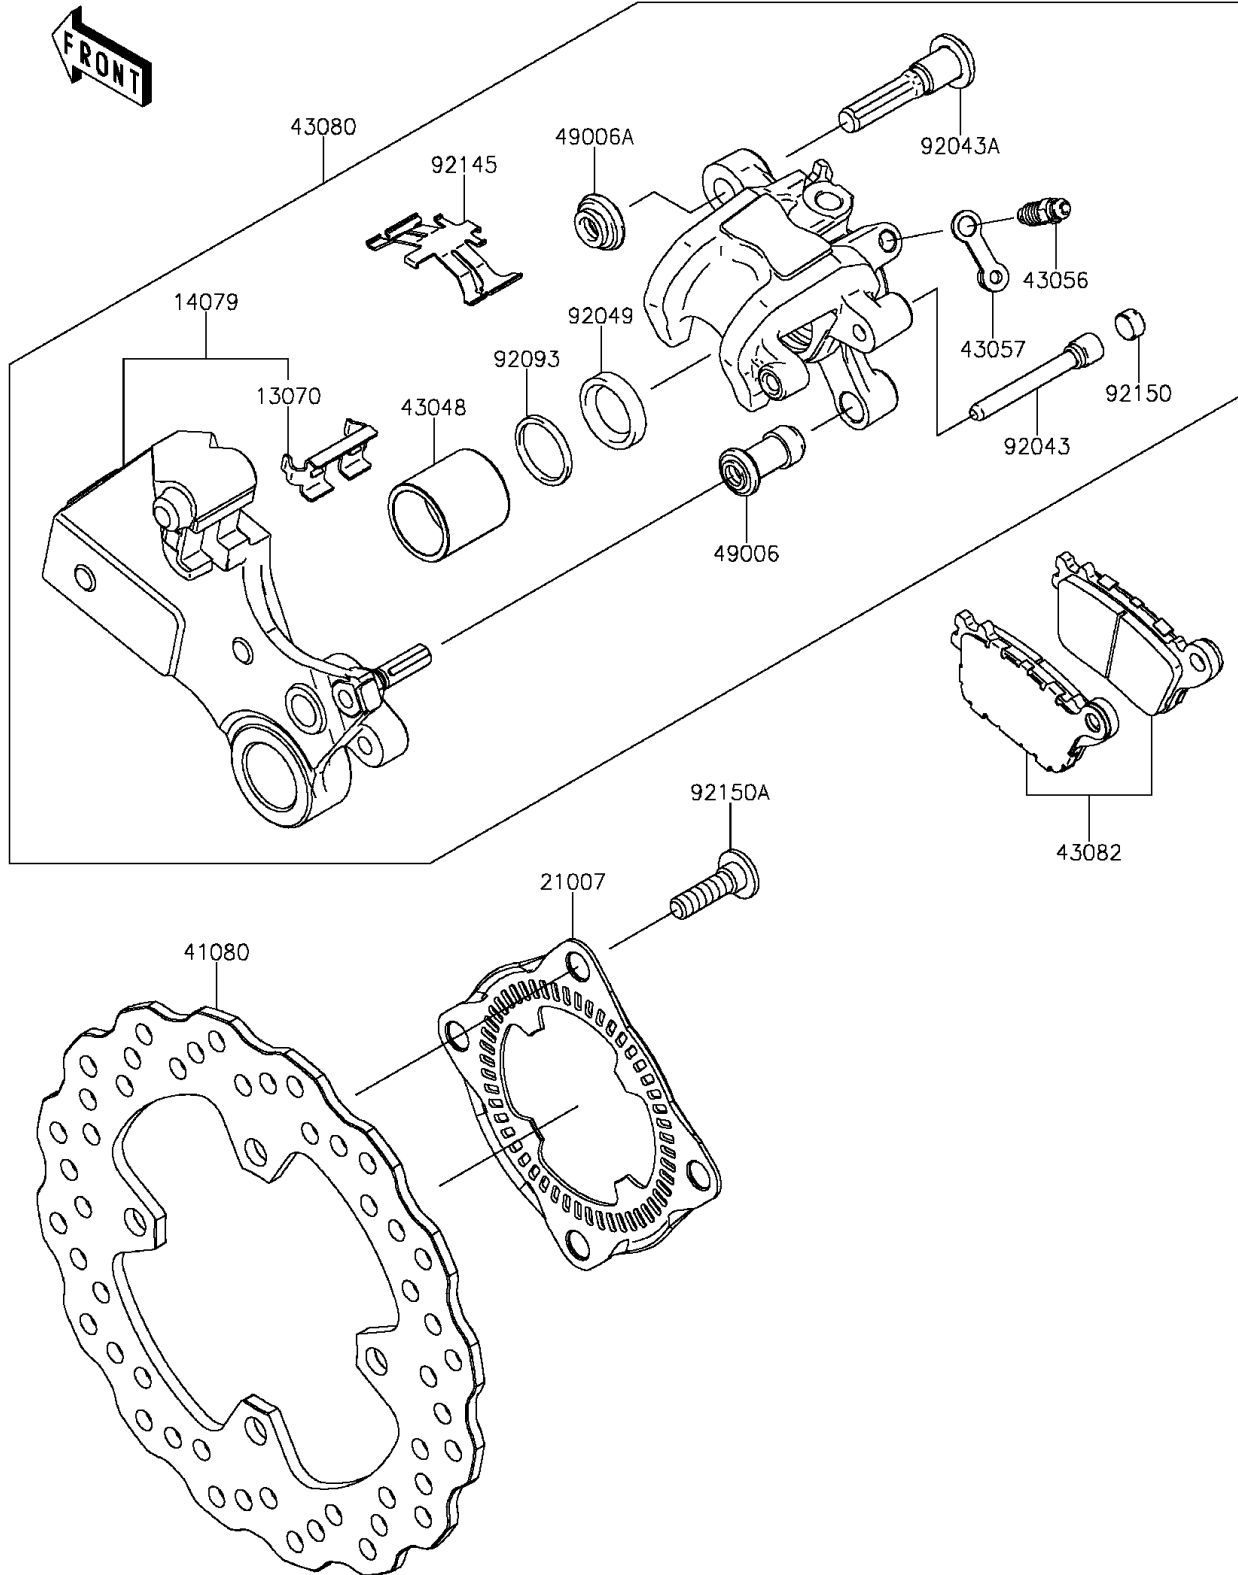

2015 Ninja® ZX™ -10R ABS 30th Anniversary Edition PARTS DIAGRA

Rear Brake

F2294

2015 Ninja® ZX™ -10R ABS 30th Anniversary Edition PARTS LIST

Rear Brake

ITEM NAME	PART NUMBER	QUANTITY
-----------	-------------	----------