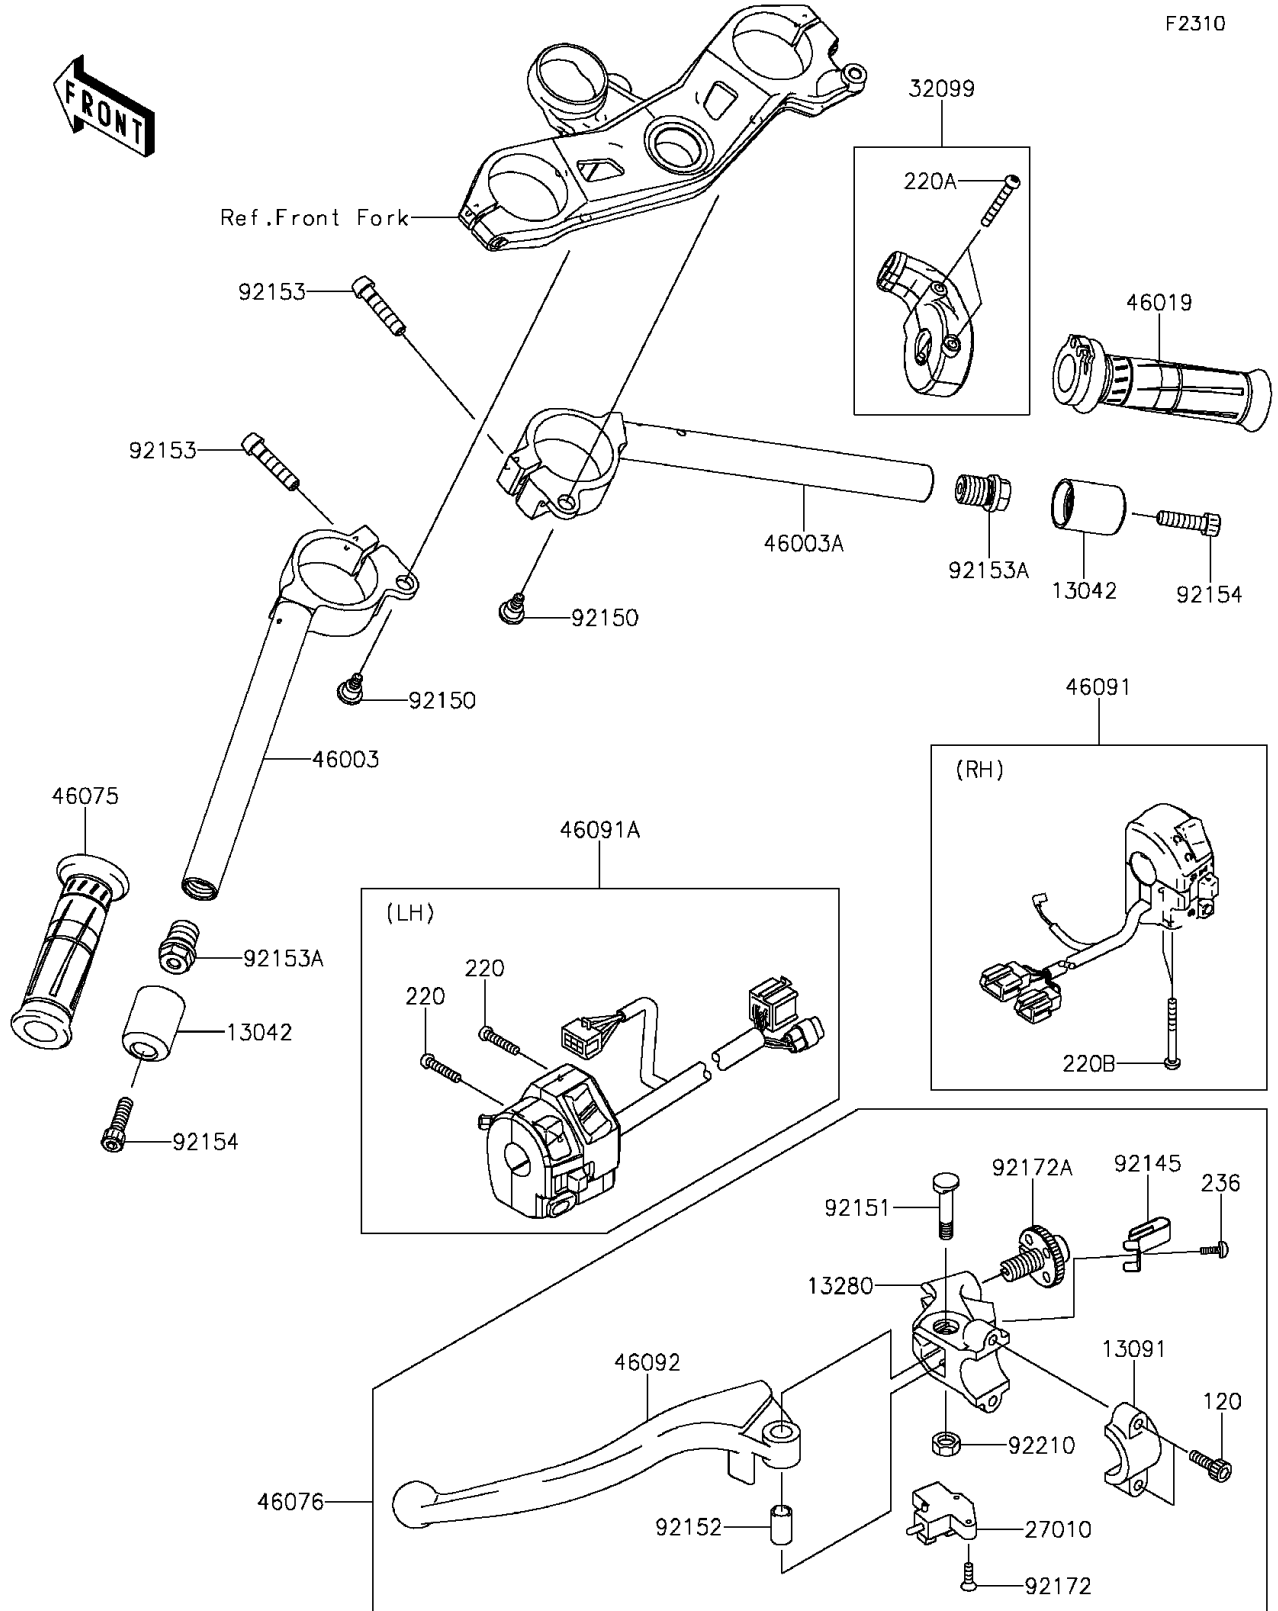

2015 Ninja® ZX™ -10R ABS 30th Anniversary Edition PARTS DIAGRA

Handlebar

2015 Ninja® ZX™ -10R ABS 30th Anniversary Edition PARTS LIST

Handlebar

| ITEM NAME | PART NUMBER | QUANTITY |
|-----------|-------------|----------|
|-----------|-------------|----------|