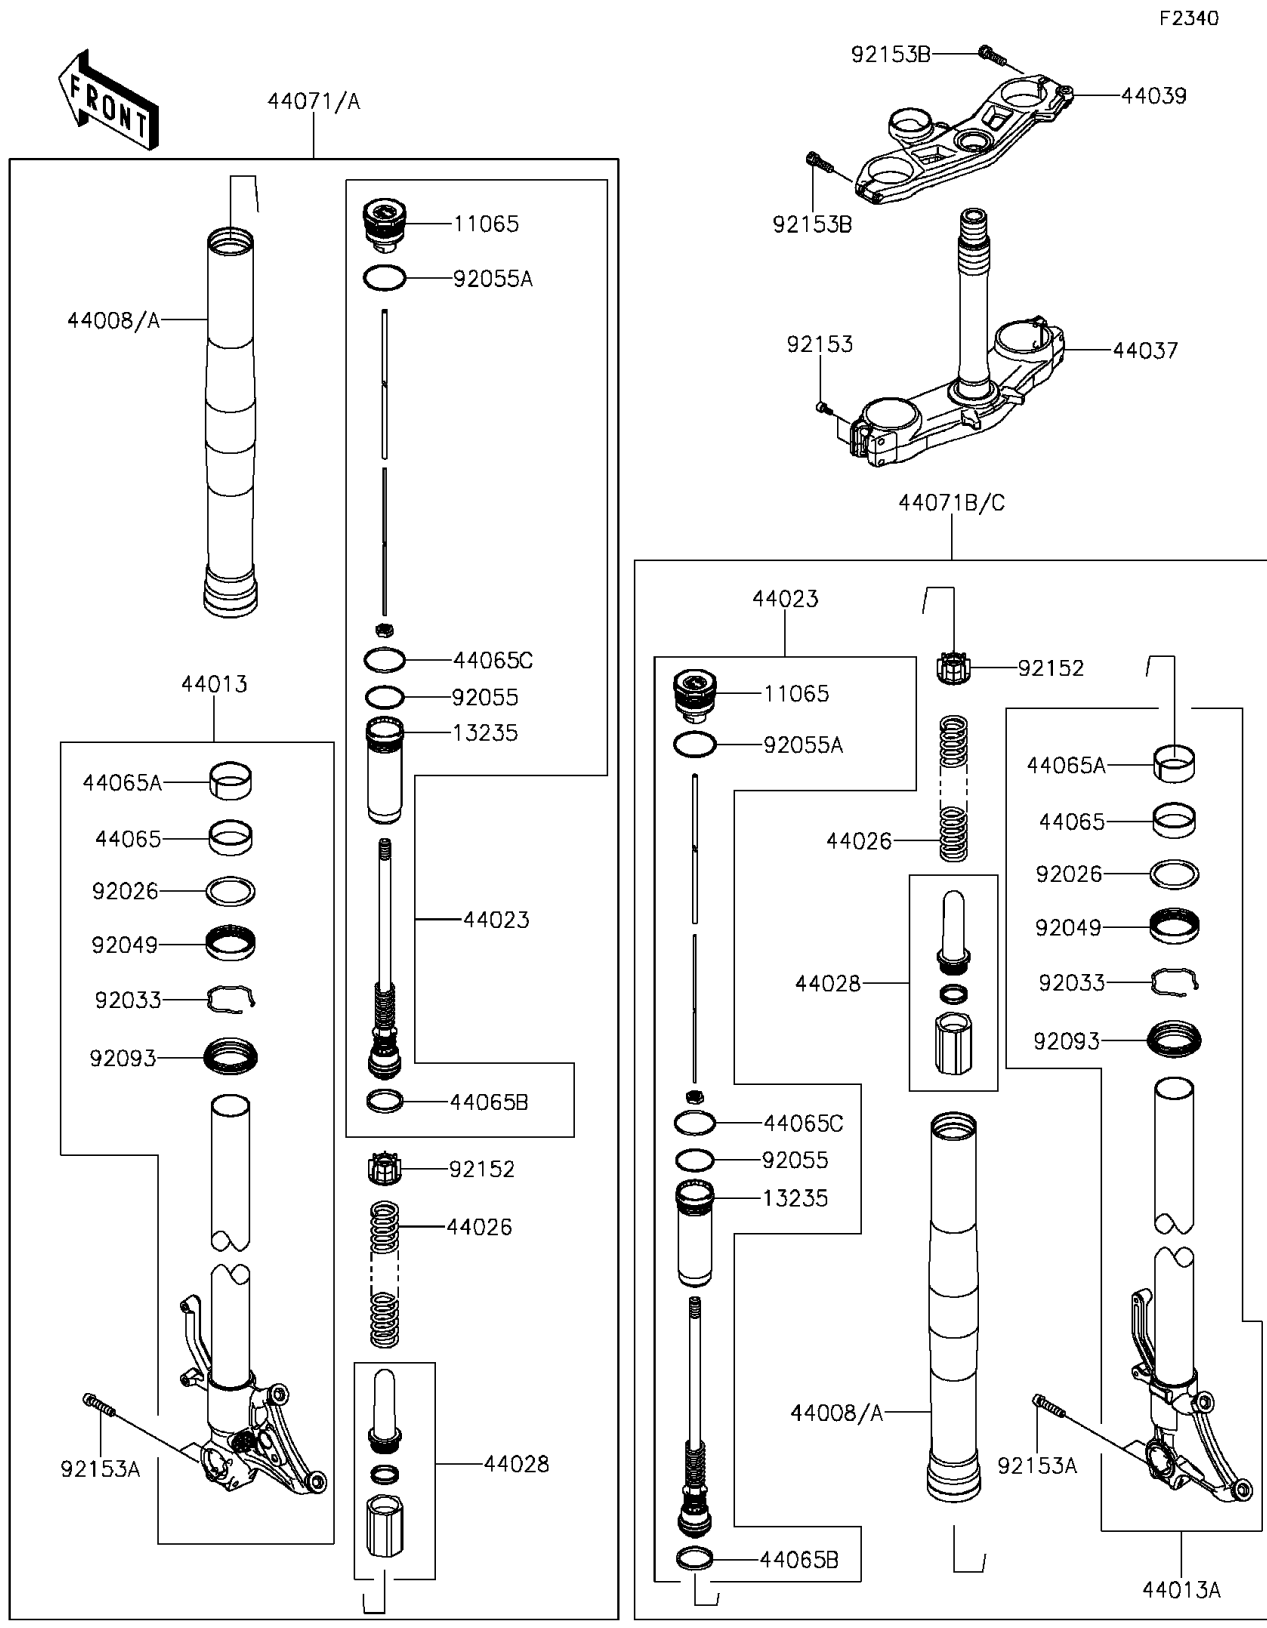

2015 Ninja® ZX™ -10R ABS 30th Anniversary Edition PARTS DIAGRA

Front Fork

2015 Ninja® ZX™ -10R ABS 30th Anniversary Edition PARTS LIST

Front Fork

ITEM NAME	PART NUMBER	QUANTITY
-----------	-------------	----------