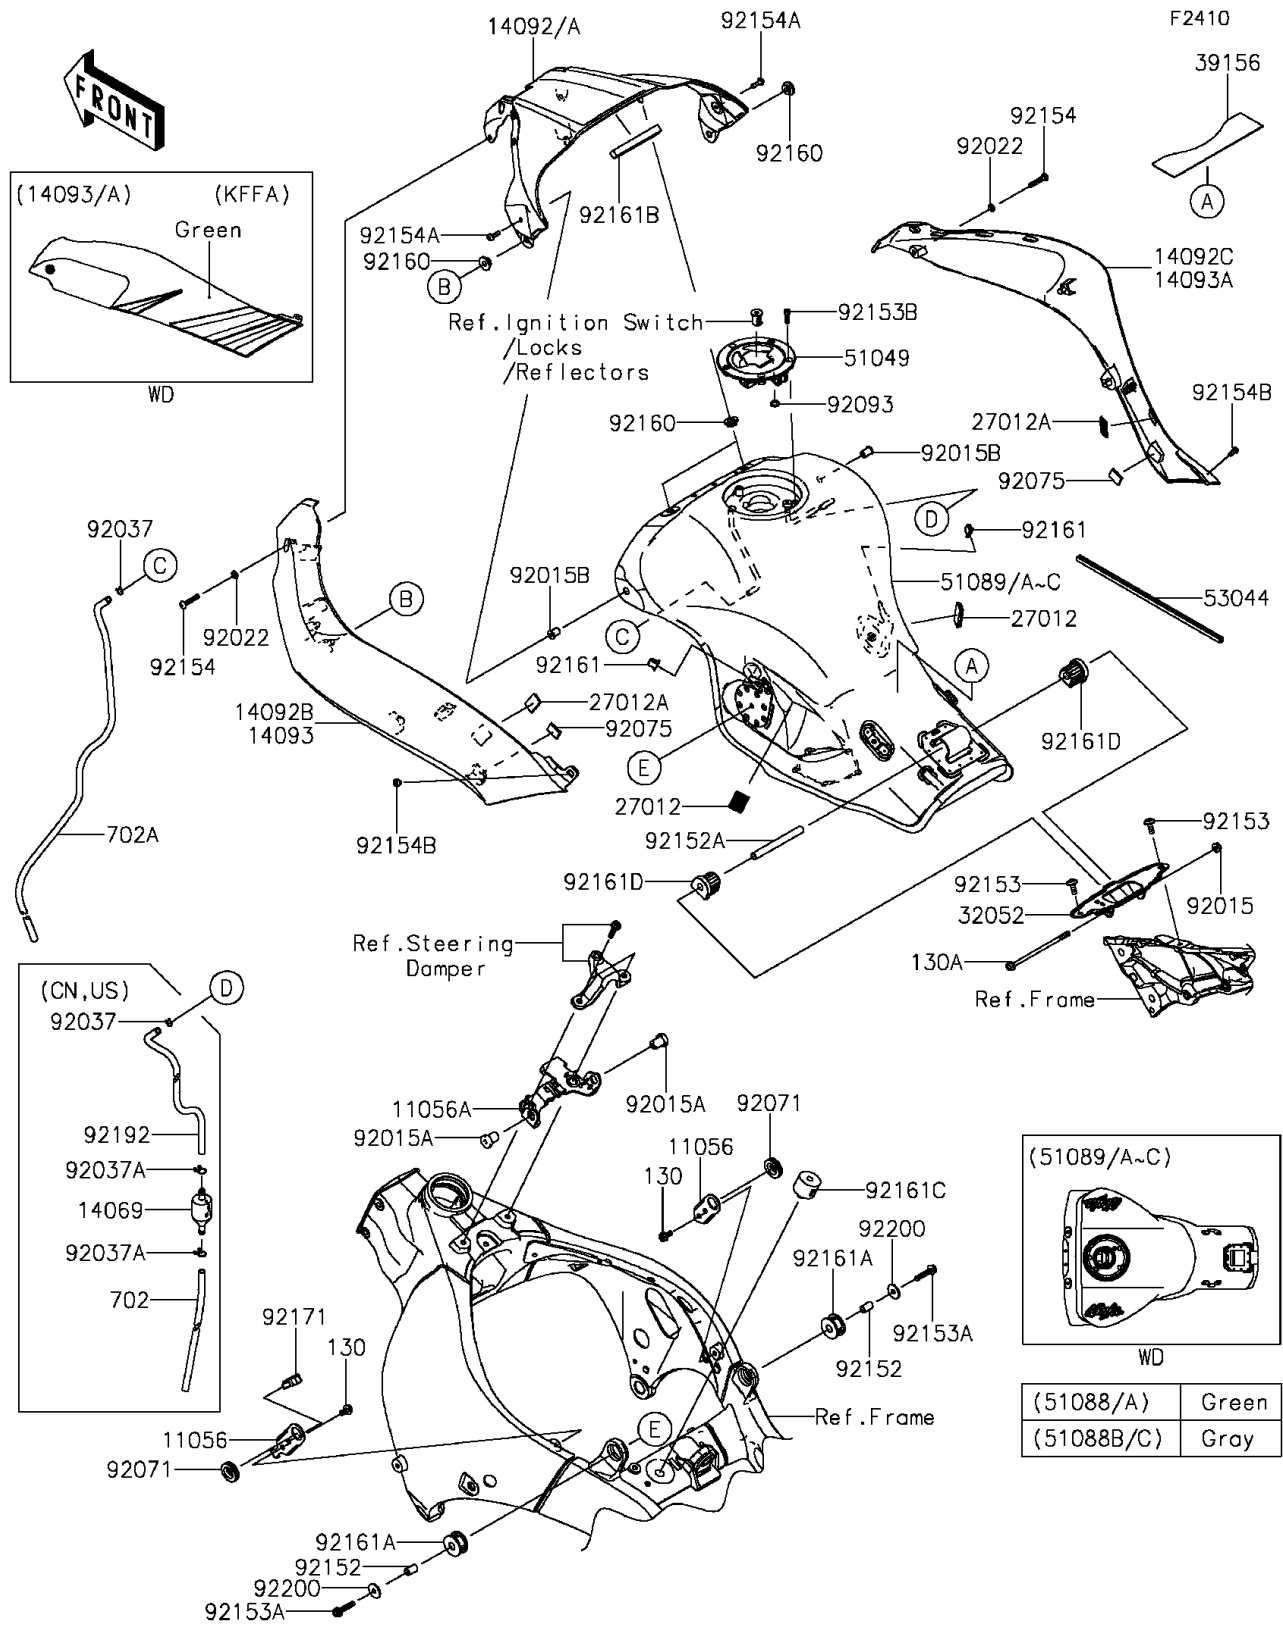

2015 Ninja® ZX™ -10R ABS 30th Anniversary Edition PARTS DIAGRA

Fuel Tank

(51088/A)	Green
(51088B/C)	Gray

2015 Ninja® ZX™ -10R ABS 30th Anniversary Edition PARTS LIST

Fuel Tank

ITEM NAME	PART NUMBER	QUANTITY
-----------	-------------	----------