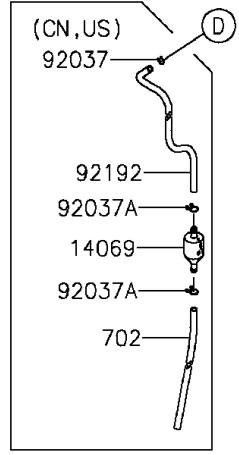

2015 Ninja® ZX™ -10R ABS 30th Anniversary Edition PARTS DIAGRA

Fuel Tank

(51088/A)	Green
(51088B/C)	Gray

2015 Ninja® ZX™ -10R ABS 30th Anniversary Edition PARTS LIST

Fuel Tank

ITEM NAME	PART NUMBER	QUANTITY
-----------	-------------	----------