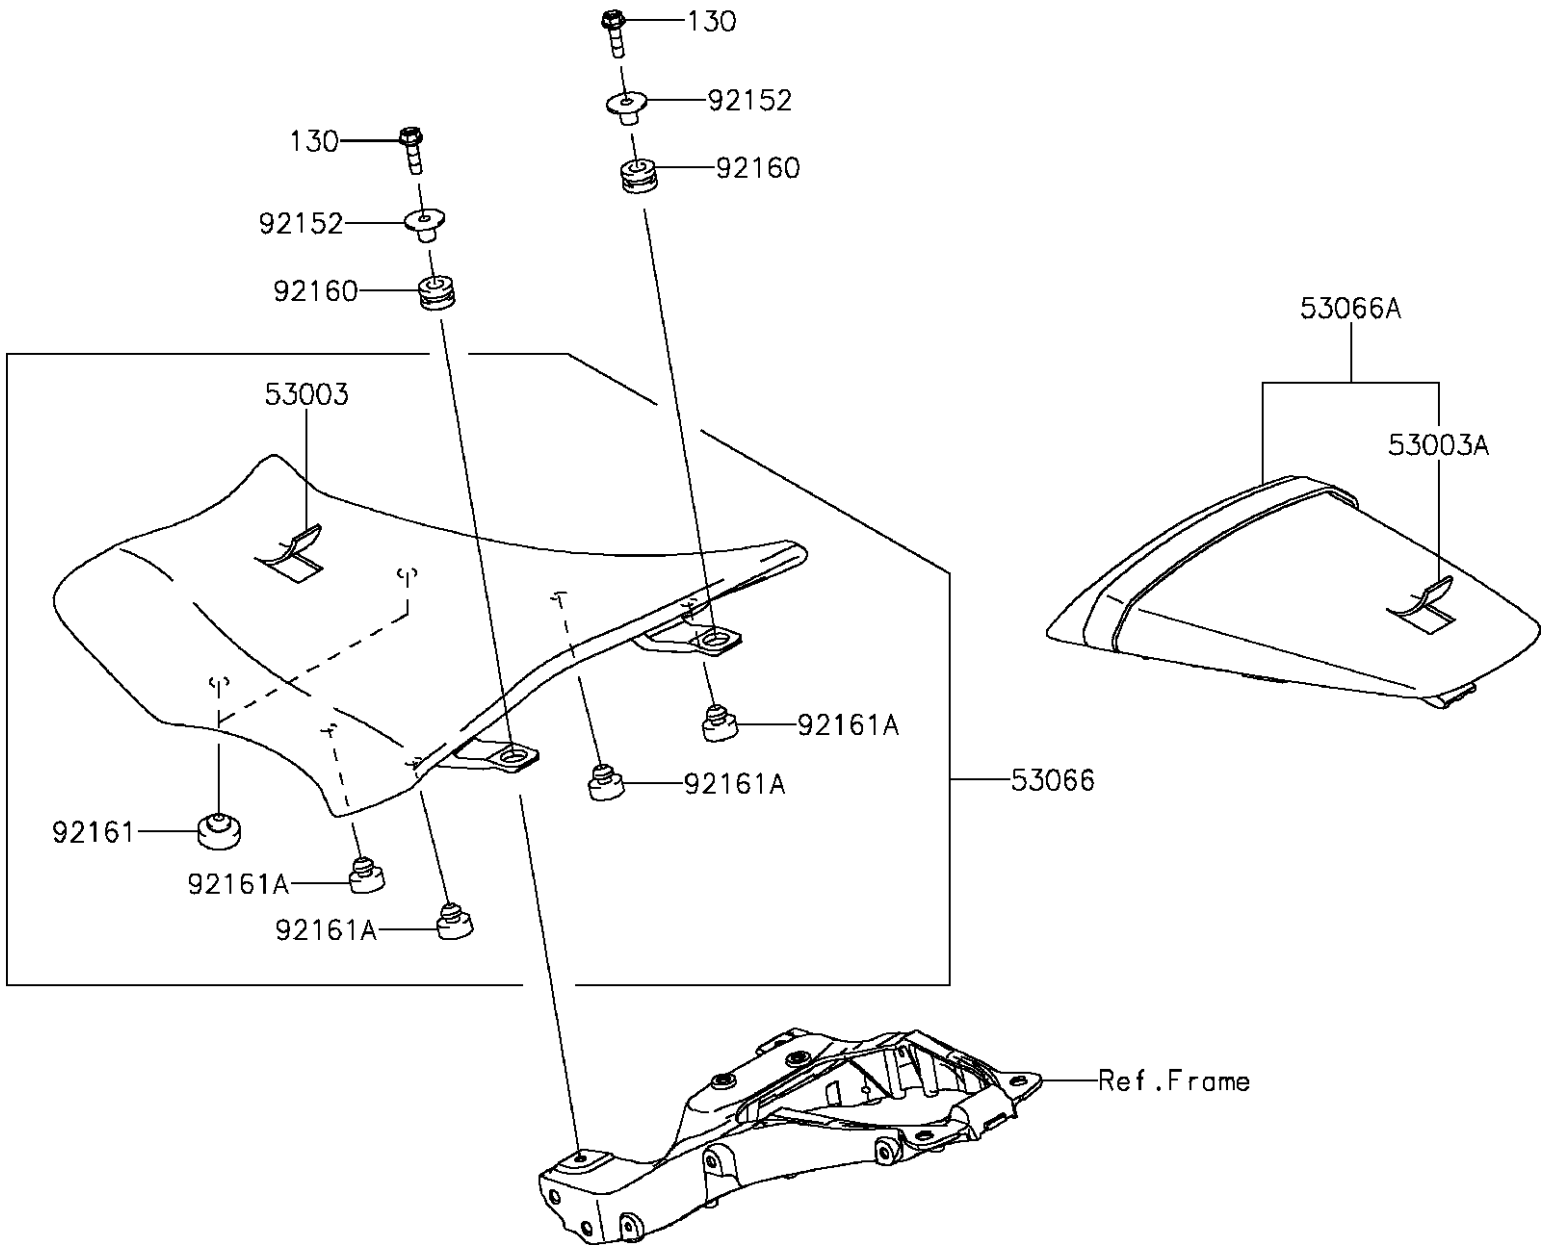

2015 Ninja® ZX™ -10R ABS 30th Anniversary Edition PARTS DIAGRA

Seat

F2510

2015 Ninja® ZX™ -10R ABS 30th Anniversary Edition PARTS LIST

Seat

ITEM NAME	PART NUMBER	QUANTITY
-----------	-------------	----------