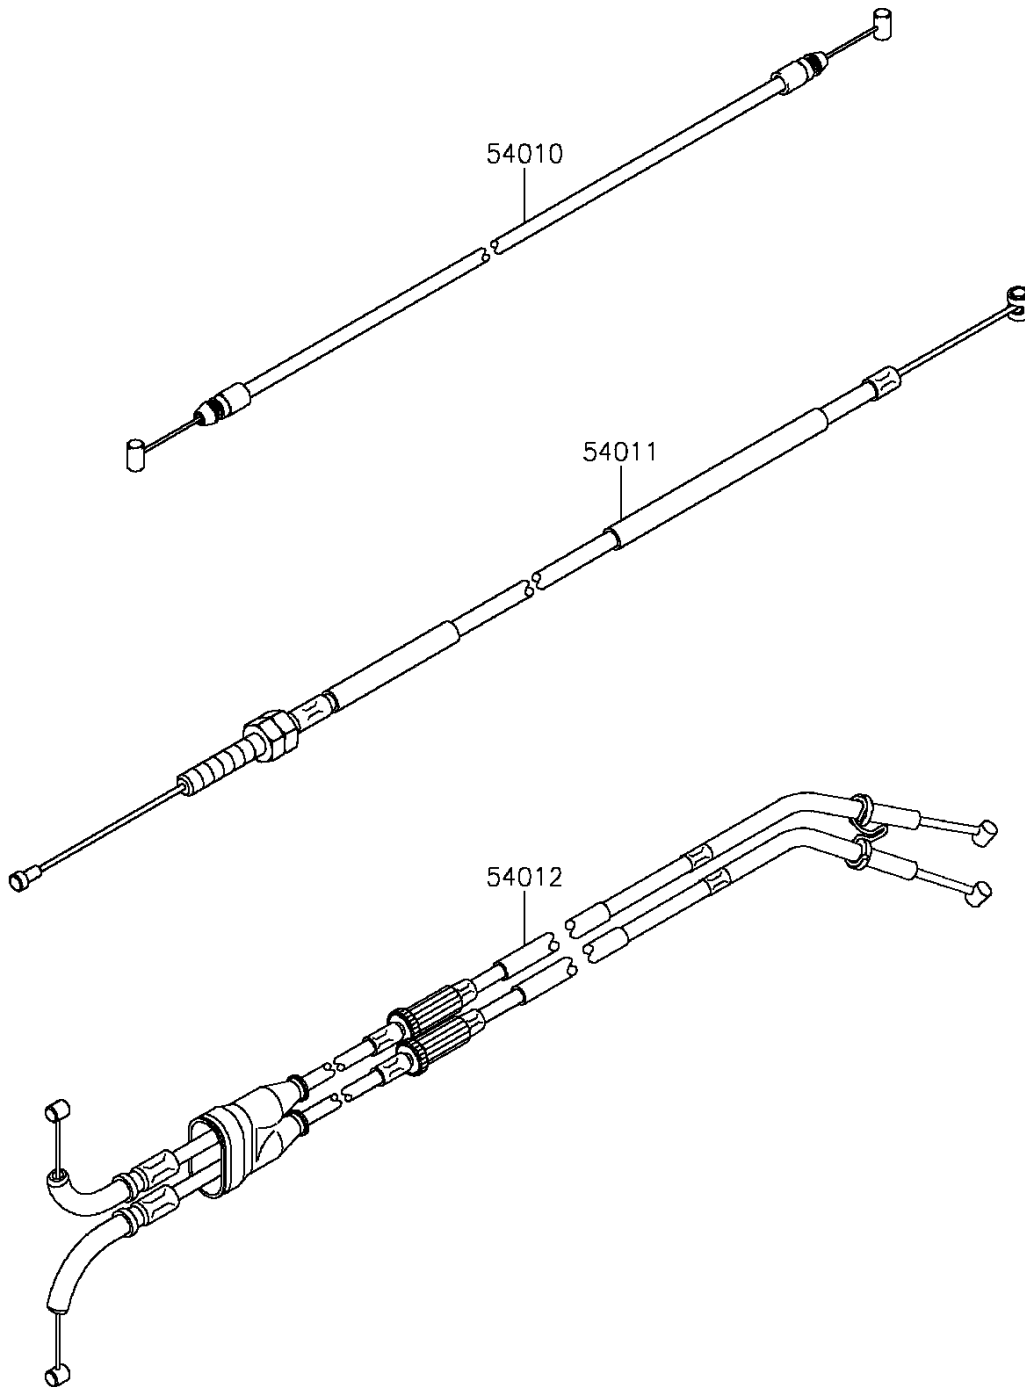

2015 Ninja[®] ZX[™]-10R ABS 30th Anniversary Edition PARTS DIAGRA

Cables

F2540

2015 Ninja® ZX™ -10R ABS 30th Anniversary Edition PARTS LIST

Cables

ITEM NAME	PART NUMBER	QUANTITY
-----------	-------------	----------