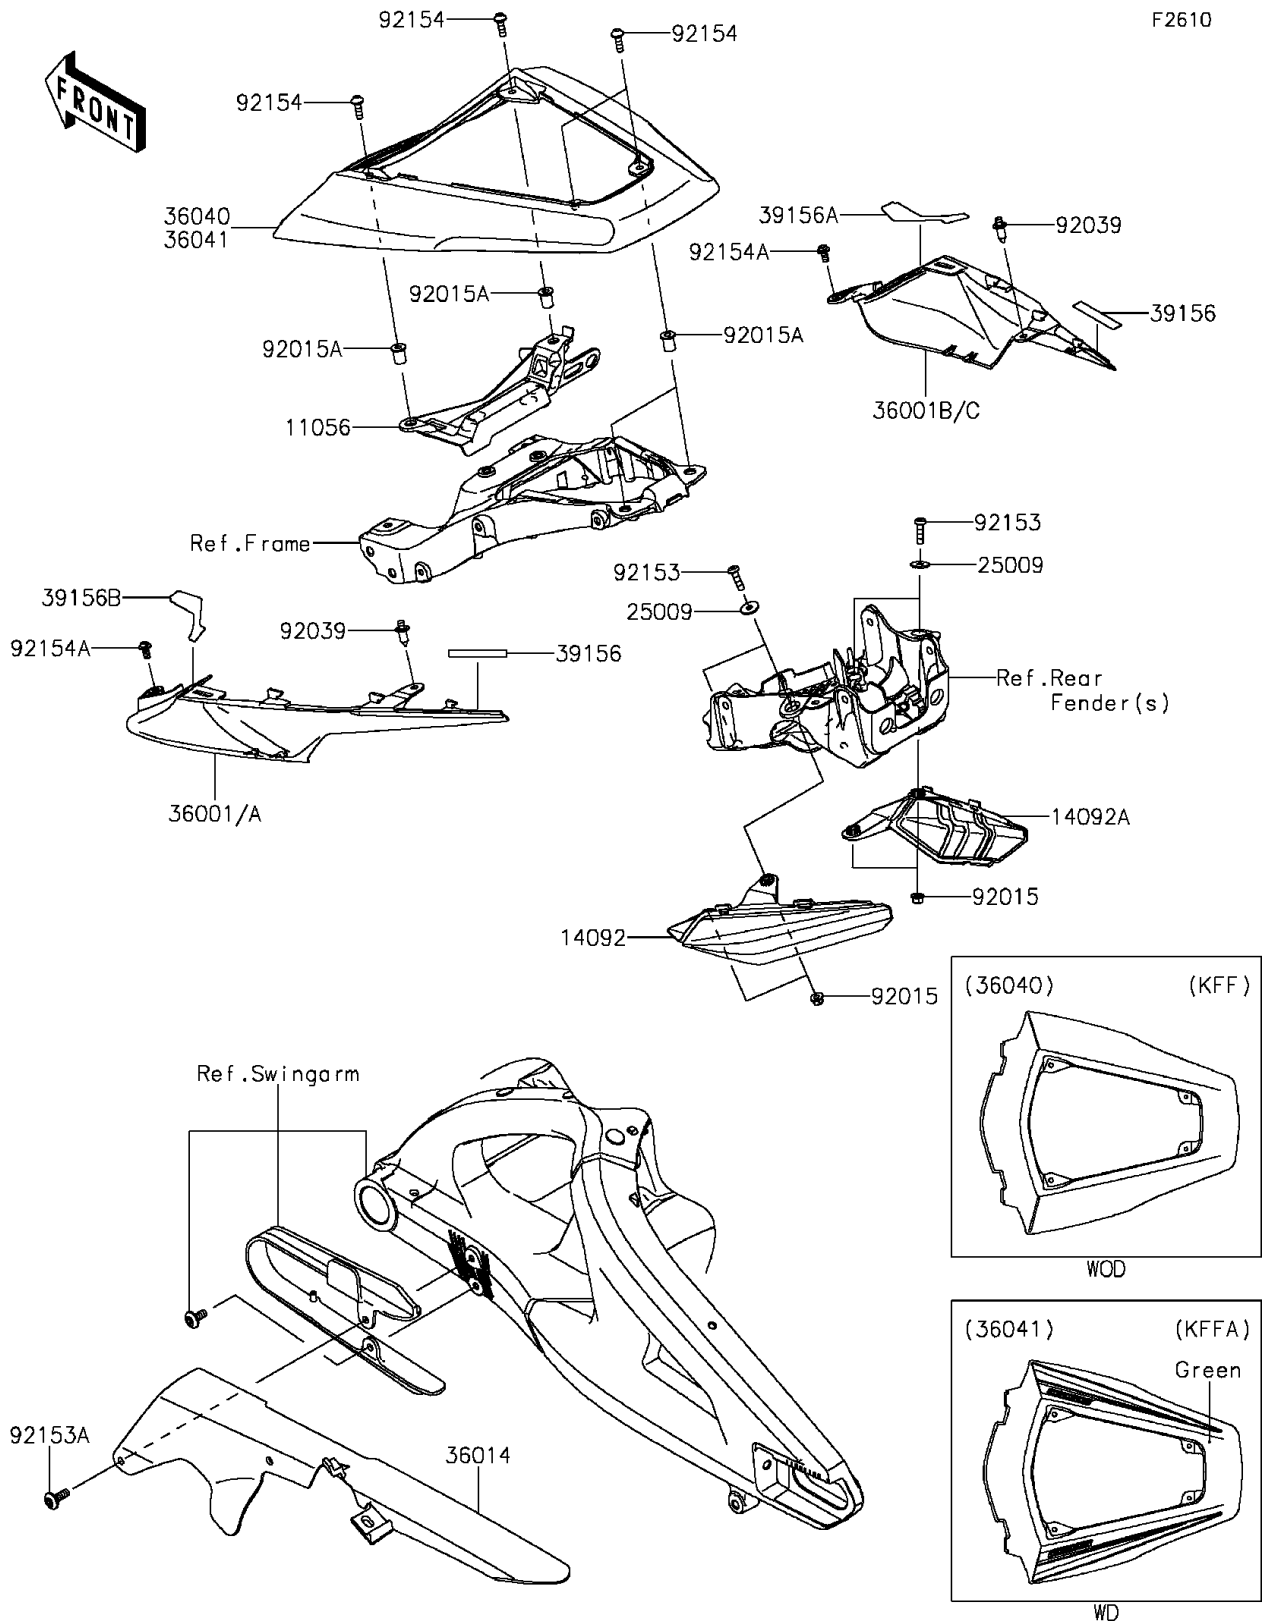

2015 Ninja® ZX™ -10R ABS 30th Anniversary Edition PARTS DIAGRA

Side Covers/Chain Cover

2015 Ninja® ZX™ -10R ABS 30th Anniversary Edition PARTS LIST

Side Covers/Chain Cover

ITEM NAME	PART NUMBER	QUANTITY
-----------	-------------	----------