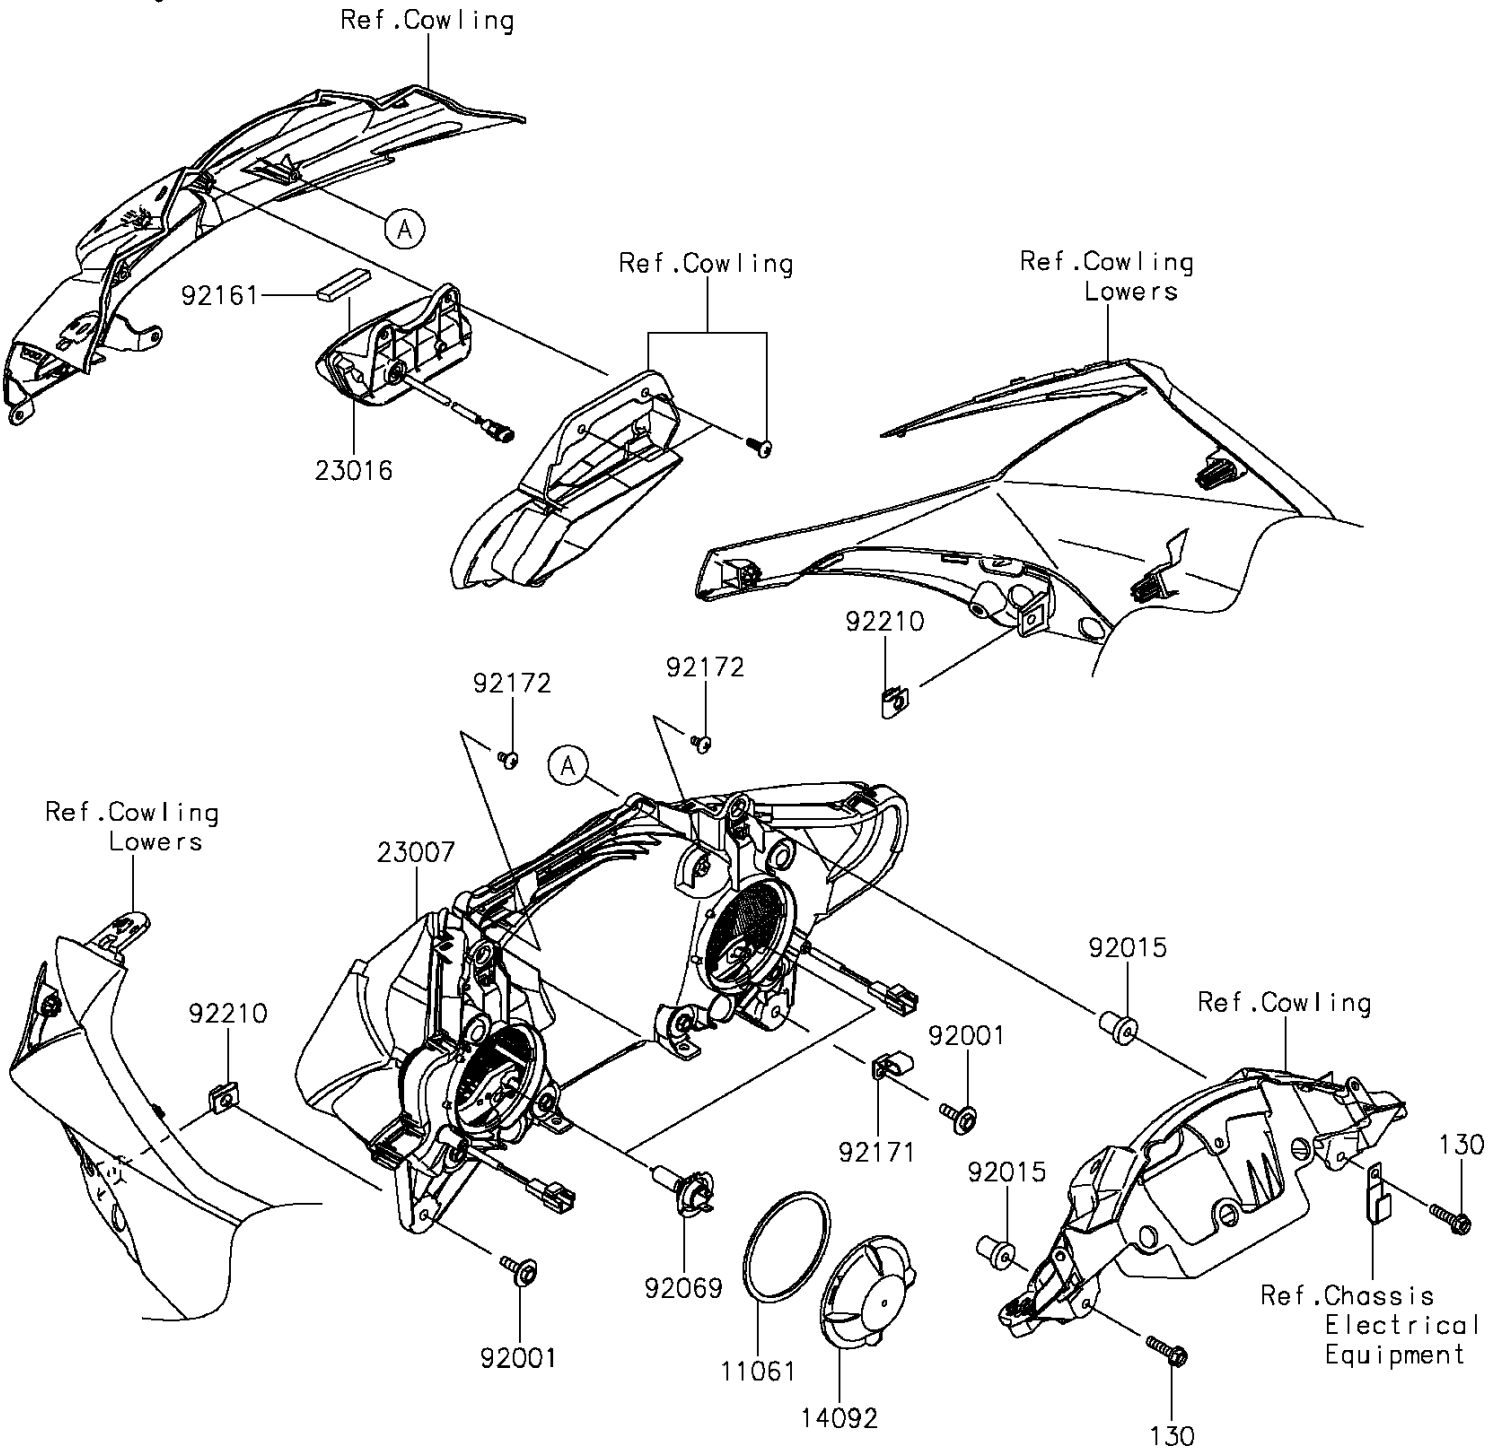

2015 Ninja® ZX™ -10R ABS 30th Anniversary Edition PARTS DIAGRA

Headlight(s)

F2710

2015 Ninja® ZX™ -10R ABS 30th Anniversary Edition PARTS LIST

Headlight(s)

| ITEM NAME | PART NUMBER | QUANTITY |
|---------------------------------------|-------------|----------|
| GASKET (Ref # 11061) | 11061-0746 | 2 |
| COVER,HEAD LAMP (Ref # 14092) | 14092-0793 | 2 |
| LENS-COMP,HEAD LAMP (Ref # 23007) | 23007-0155 | 1 |
| LAMP-ASSY,POSITION LAMP (Ref # 23016) | 23016-0045 | 1 |
| BOLT,UPSET-WP,6X22 (Ref # 92001) | 92001-1774 | 2 |
| NUT,RUBBER,6MM (Ref # 92015) | 92015-1692 | 2 |
| BULB,12V 55W,H7 (Ref # 92069) | 92069-0053 | 2 |
| DAMPER,12X40X5 (Ref # 92161) | 92161-0972 | 1 |
| CLAMP (Ref # 92171) | 92171-0926 | 1 |
| SCREW,TAPPING,5X10 (Ref # 92172) | 92172-0262 | 2 |
| NUT (Ref # 92210) | 92210-0130 | 2 |
| BOLT-FLANGED,6X25 (Ref # 130) | 130BB0625 | 2 |