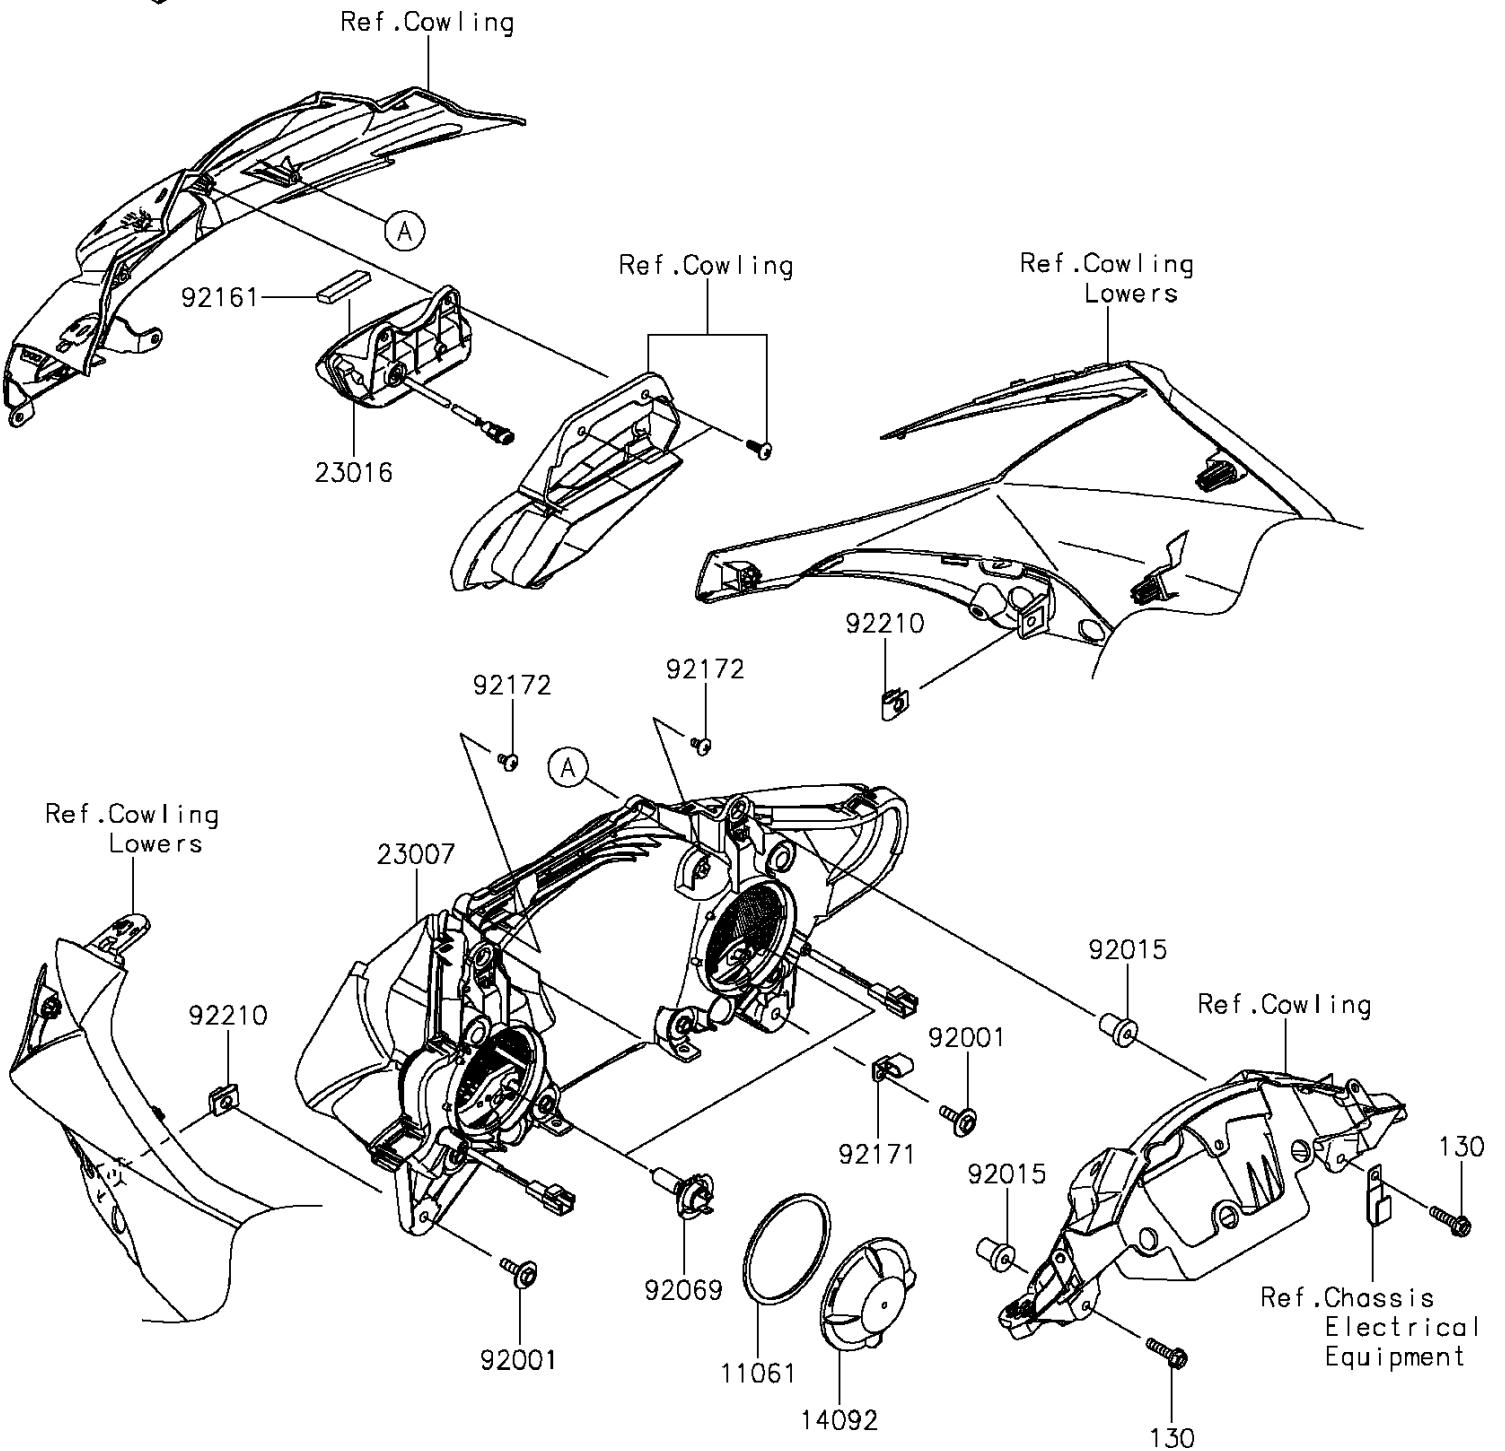

# 2015 Ninja® ZX™ -10R ABS 30th Anniversary Edition PARTS DIAGRA

Headlight(s)

F2710

# 2015 Ninja® ZX™ -10R ABS 30th Anniversary Edition PARTS LIST

Headlight(s)

ITEM NAME	PART NUMBER	QUANTITY
-----------	-------------	----------