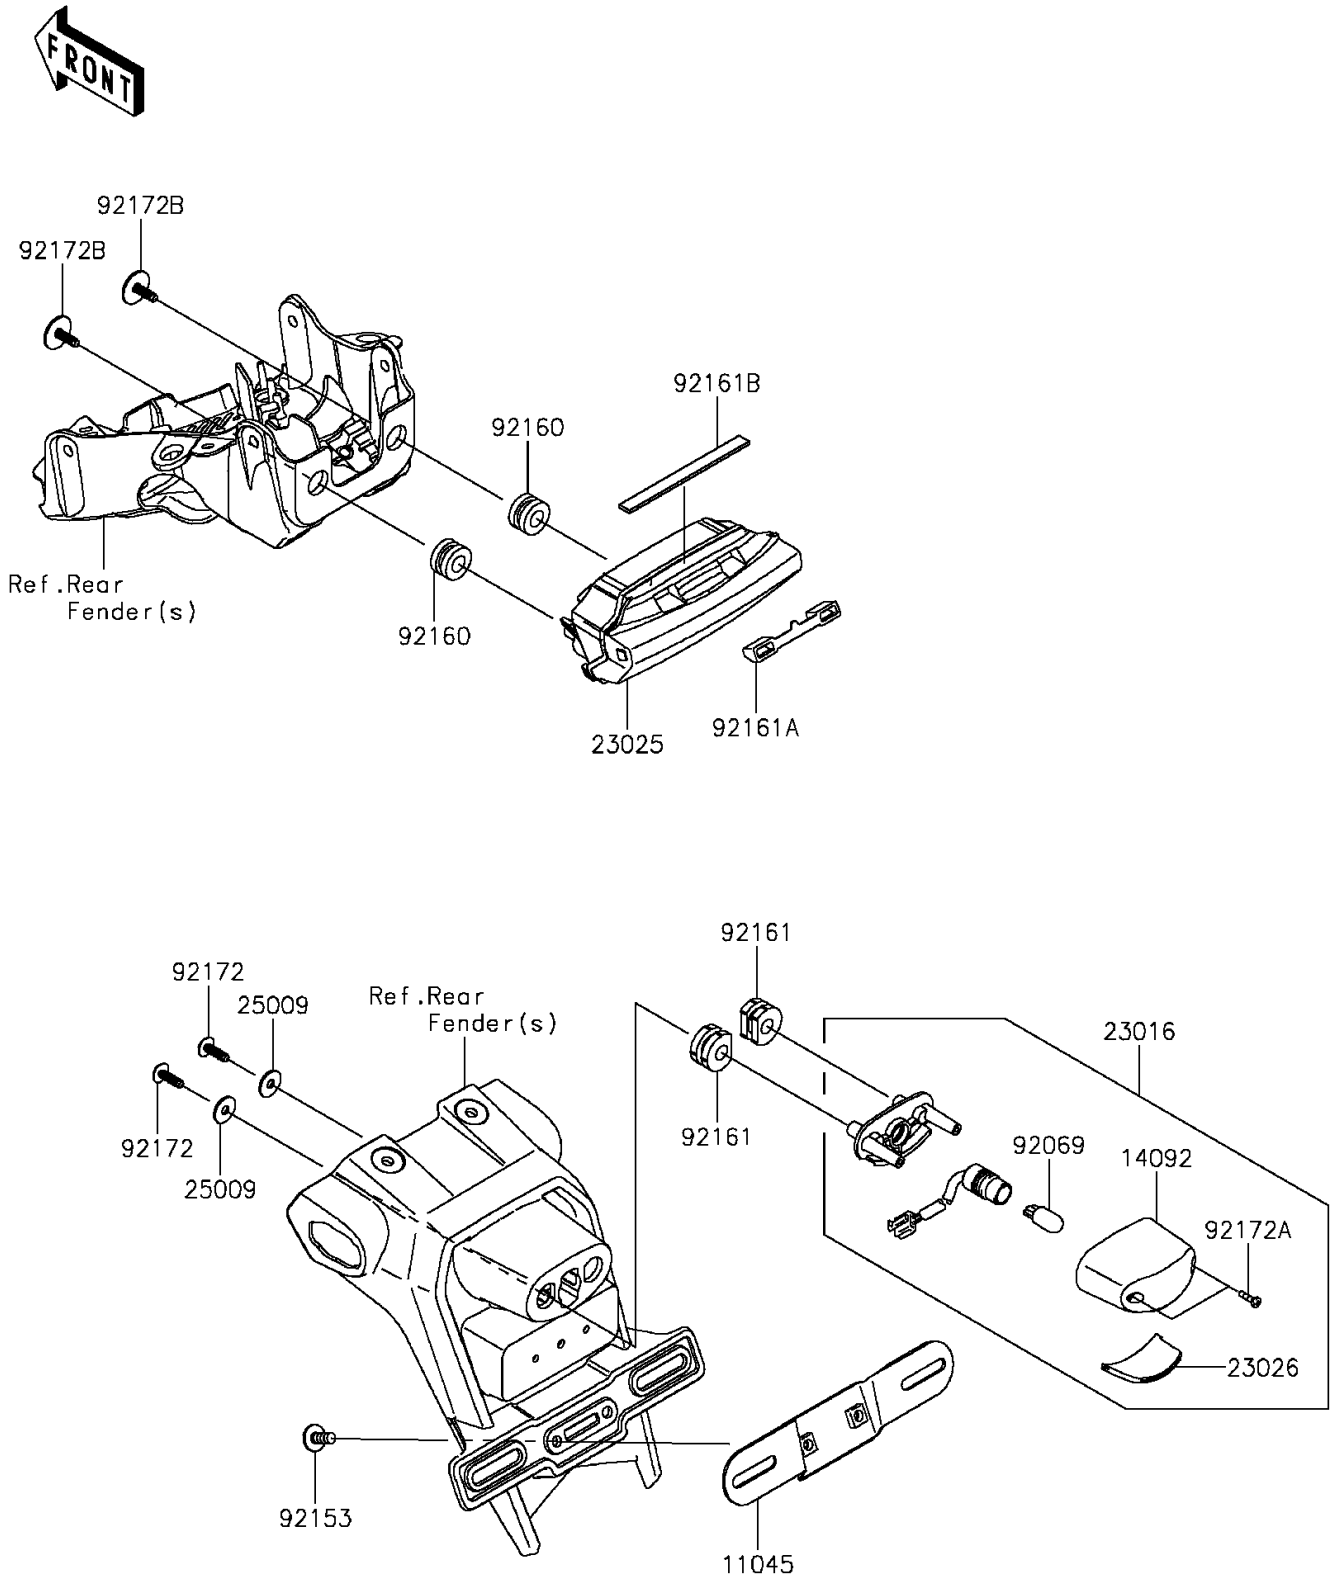

2015 Ninja® ZX™ -10R ABS 30th Anniversary Edition PARTS DIAGRA

Taillight(s)

F2720

2015 Ninja® ZX™ -10R ABS 30th Anniversary Edition PARTS LIST

Taillight(s)

ITEM NAME	PART NUMBER	QUANTITY
BRACKET,LICENSE (Ref # 11045)	11045-1387	1
COVER,LICENSE LAMP (Ref # 14092)	14092-0001	1
LAMP-ASSY,LICENSE (Ref # 23016)	23016-0552	1
LAMP-TAIL,LED (Ref # 23025)	23025-0069	1
LENS,LICENSE LAMP (Ref # 23026)	23026-0015	1
WASHER,5.2X16X1.2 (Ref # 25009)	25009-004	2
BULB,12V 5W (Ref # 92069)	92069-1016	1
BOLT,SOCKET,6X14 (Ref # 92153)	92153-1446	2
DAMPER (Ref # 92160)	92160-1167	2
DAMPER (Ref # 92161)	92161-0776	2
DAMPER,TAIL LAMP (Ref # 92161A)	92161-0885	1
DAMPER,8X95X2 (Ref # 92161B)	92161-0962	1
SCREW,TAPPING,5X16 (Ref # 92172)	92172-0238	2
SCREW,TAPPING,2.9X13 (Ref # 92172A)	92172-0343	2
SCREW,TAPTITE,5X16 (Ref # 92172B)	92172-0481	2