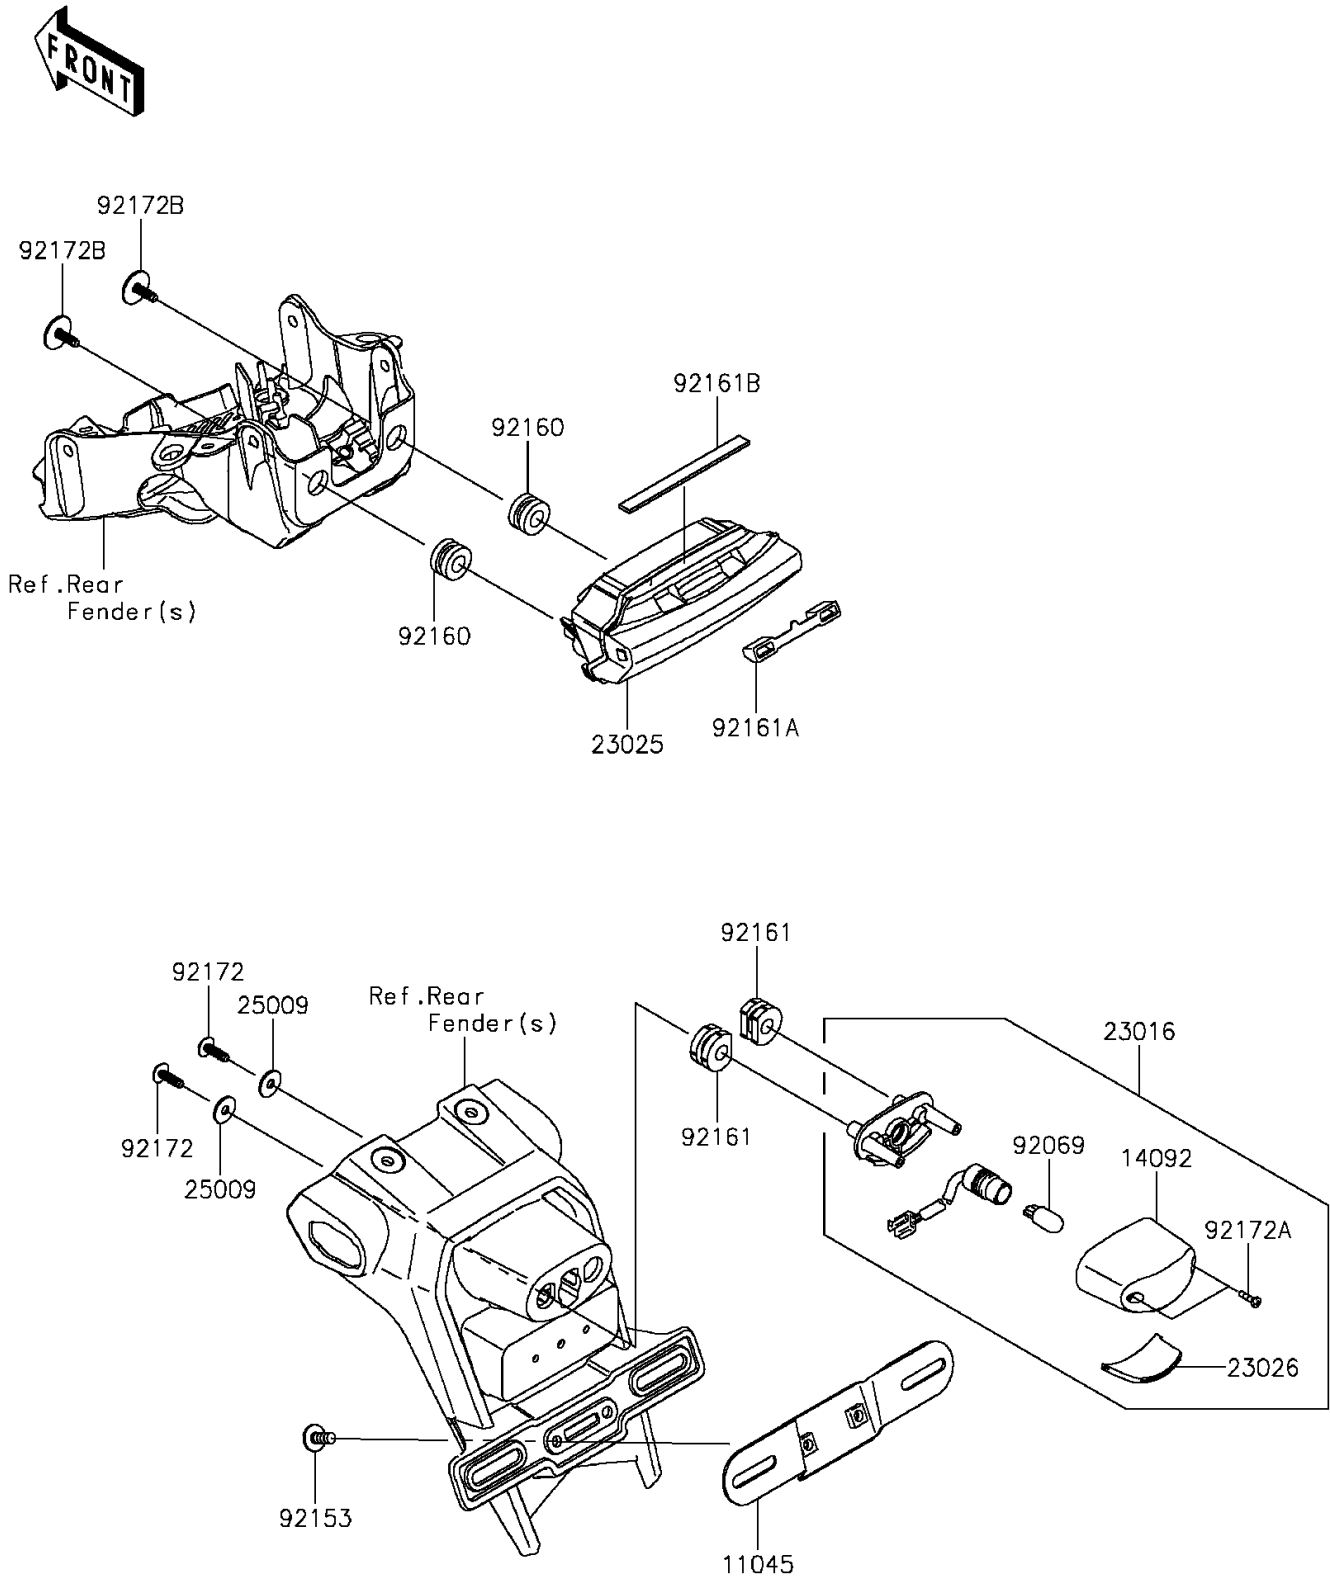

2015 Ninja® ZX™ -10R ABS 30th Anniversary Edition PARTS DIAGRA

Taillight(s)

F2720

2015 Ninja® ZX™ -10R ABS 30th Anniversary Edition PARTS LIST

Taillight(s)

ITEM NAME	PART NUMBER	QUANTITY
-----------	-------------	----------