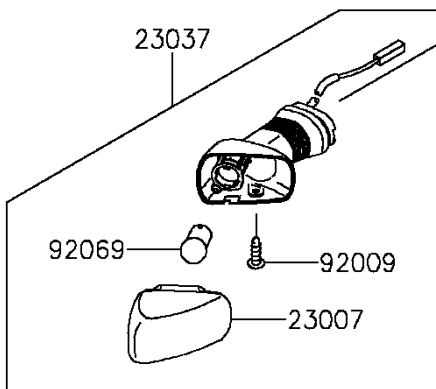

92009

Ref. Rear Fender (s)

23037

92069

92009

23007

224

92200A

92200

92200

92200A

224

2015 Ninja® ZX™ -10R ABS 30th Anniversary Edition PARTS LIST

Turn Signals

ITEM NAME	PART NUMBER	QUANTITY
-----------	-------------	----------