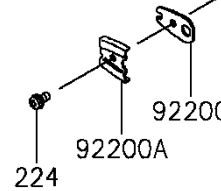

92009

Ref. Rear Fender (s)

23037

92069

92009

23007

224

92200A

92200

92200

92200A

224

2015 Ninja® ZX™ -10R ABS 30th Anniversary Edition PARTS LIST

Turn Signals

ITEM NAME	PART NUMBER	QUANTITY
-----------	-------------	----------