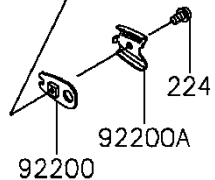

92009

Ref. Rear Fender (s)

23037

92069

92009

23007

224

92200A

92200

92200

92200A

224

2015 Ninja® ZX™ -10R ABS 30th Anniversary Edition PARTS LIST

Turn Signals

ITEM NAME	PART NUMBER	QUANTITY
-----------	-------------	----------