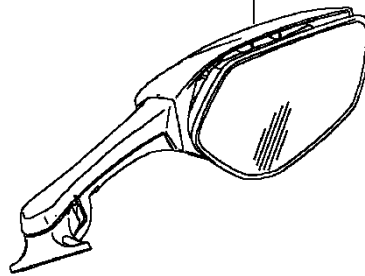

2015 Ninja® ZX™ -10R ABS 30th Anniversary Edition PARTS DIAGRA

Turn Signals

F2730

Ref. Cowling

Ref. Cowling

23037A

23007A

92069

92009

Ref. Rear Fender (s)

23037

92069

92009

23007

224

92200A