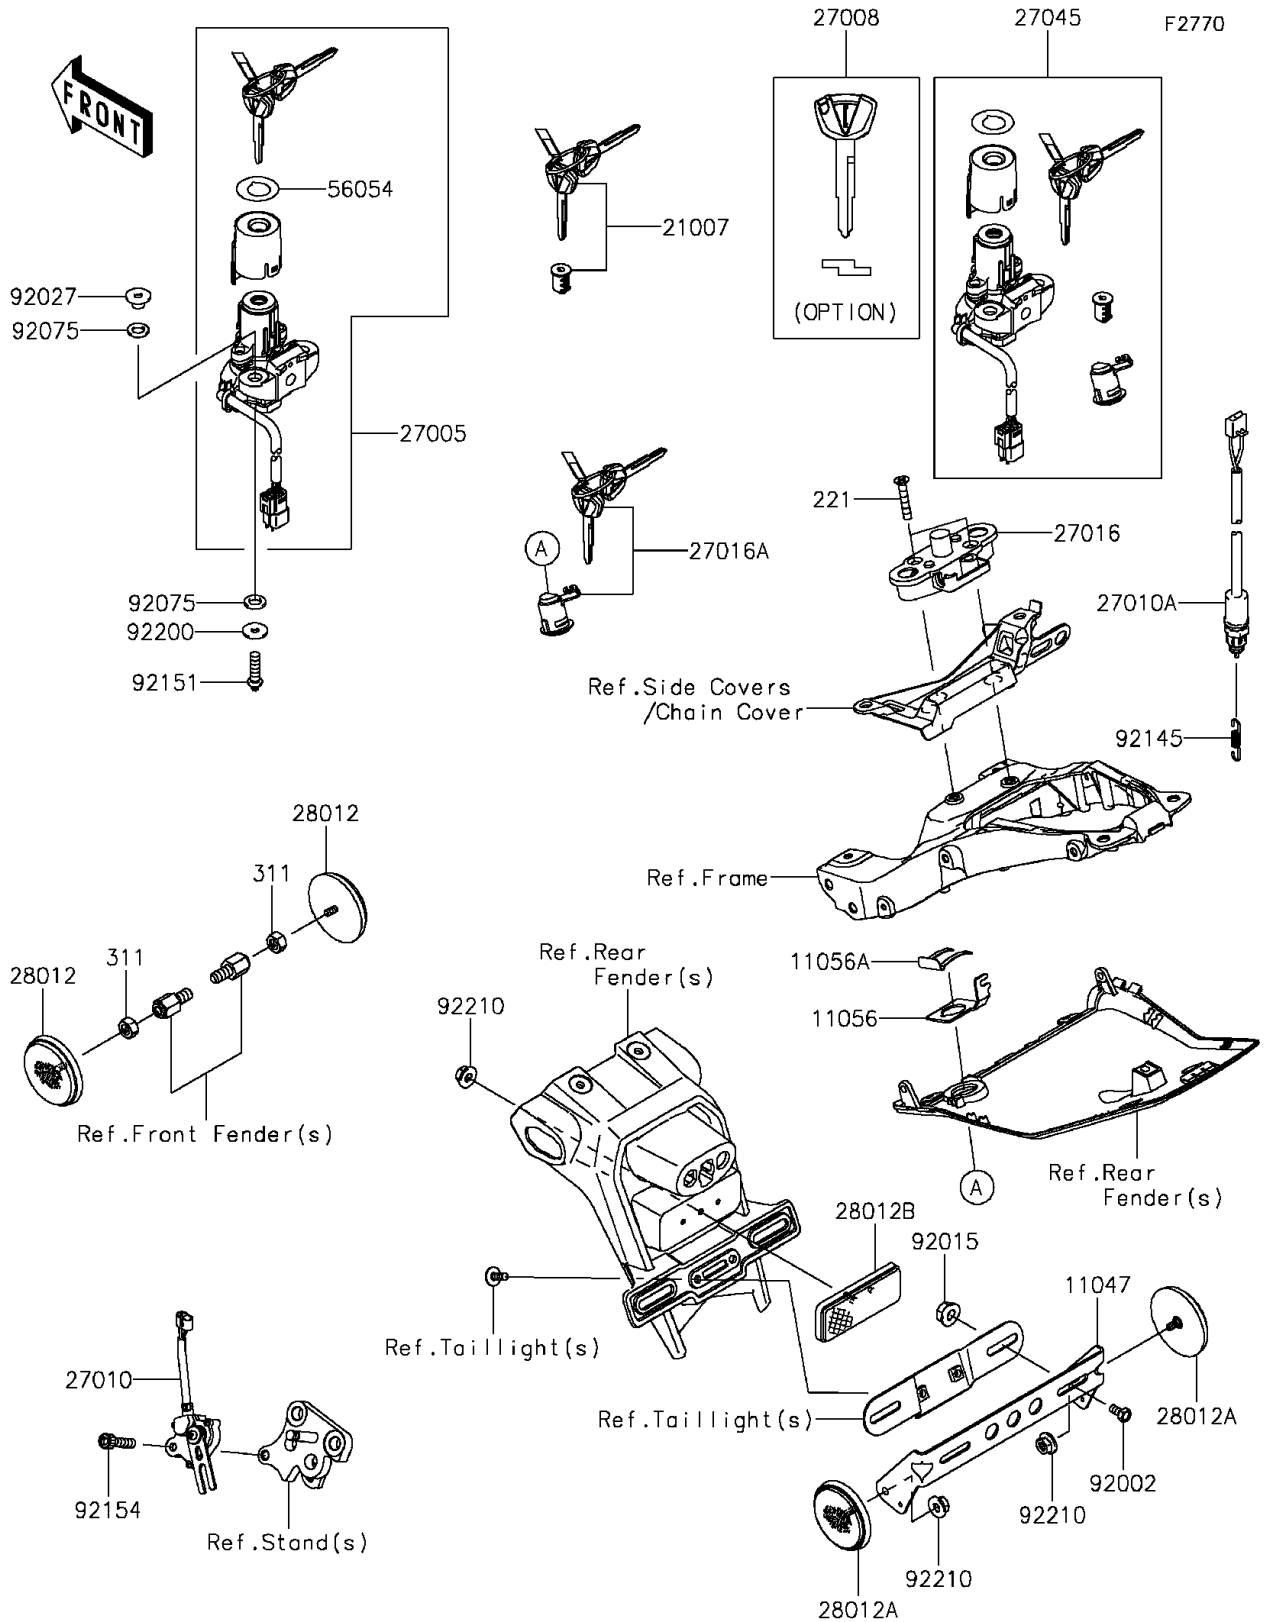

# 2015 Ninja® ZX™ -10R ABS 30th Anniversary Edition PARTS DIAGRA

Ignition Switch/Locks/Reflectors

# 2015 Ninja® ZX™ -10R ABS 30th Anniversary Edition PARTS LIST

Ignition Switch/Locks/Reflectors

ITEM NAME	PART NUMBER	QUANTITY
-----------	-------------	----------