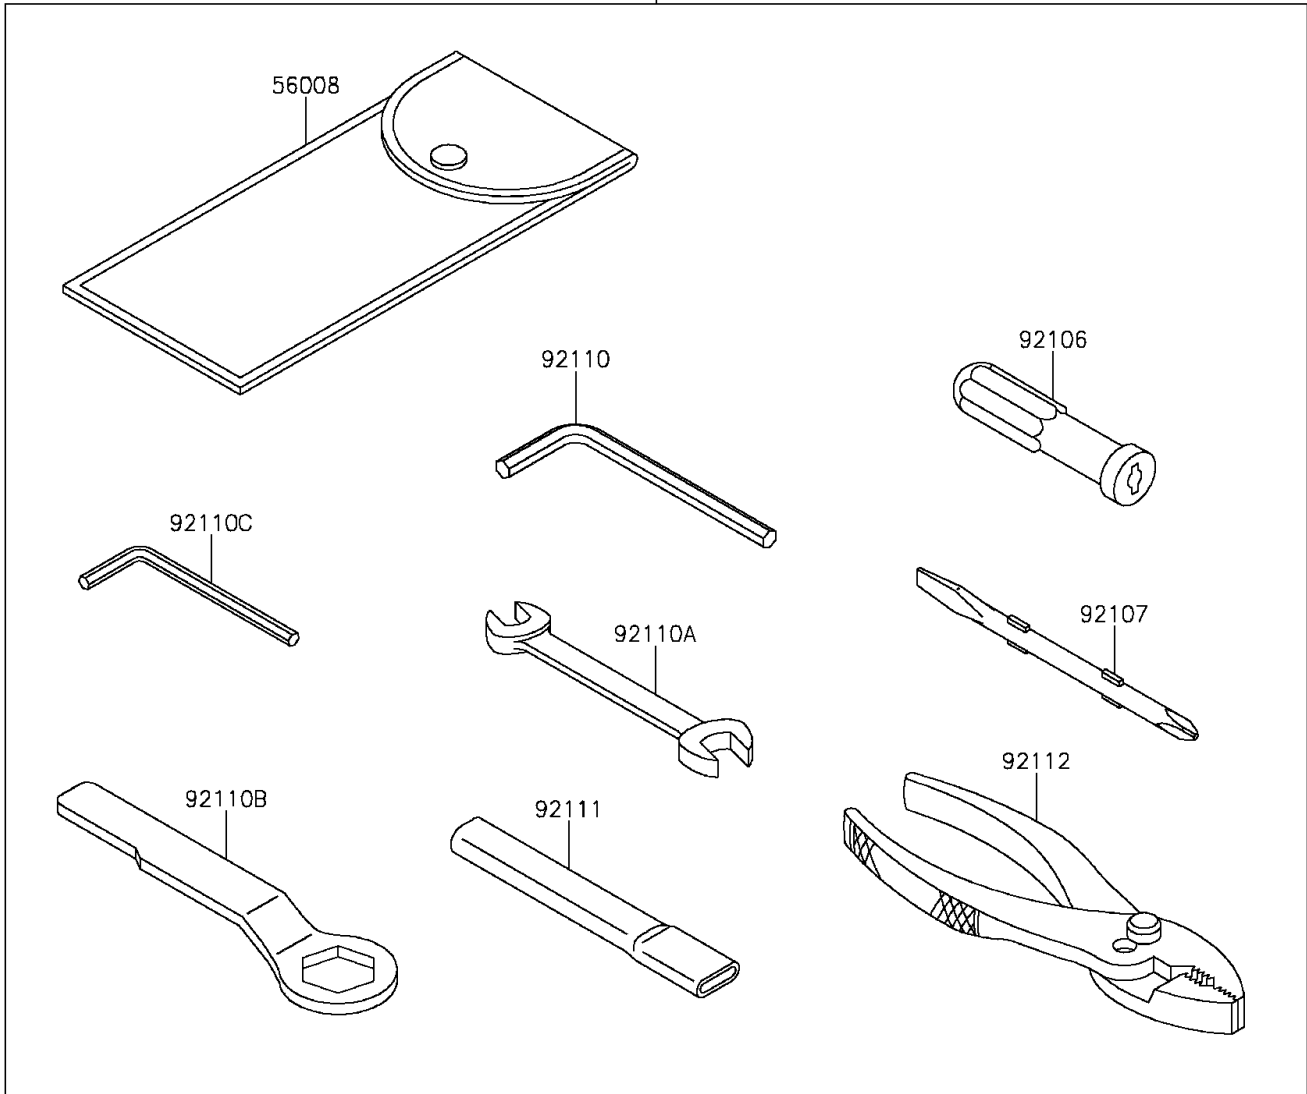

# 2015 Ninja® ZX™ -10R ABS 30th Anniversary Edition PARTS DIAGRA

Owner's Tools

56007

F2810

# 2015 Ninja® ZX™ -10R ABS 30th Anniversary Edition PARTS LIST

Owner's Tools

ITEM NAME	PART NUMBER	QUANTITY
-----------	-------------	----------