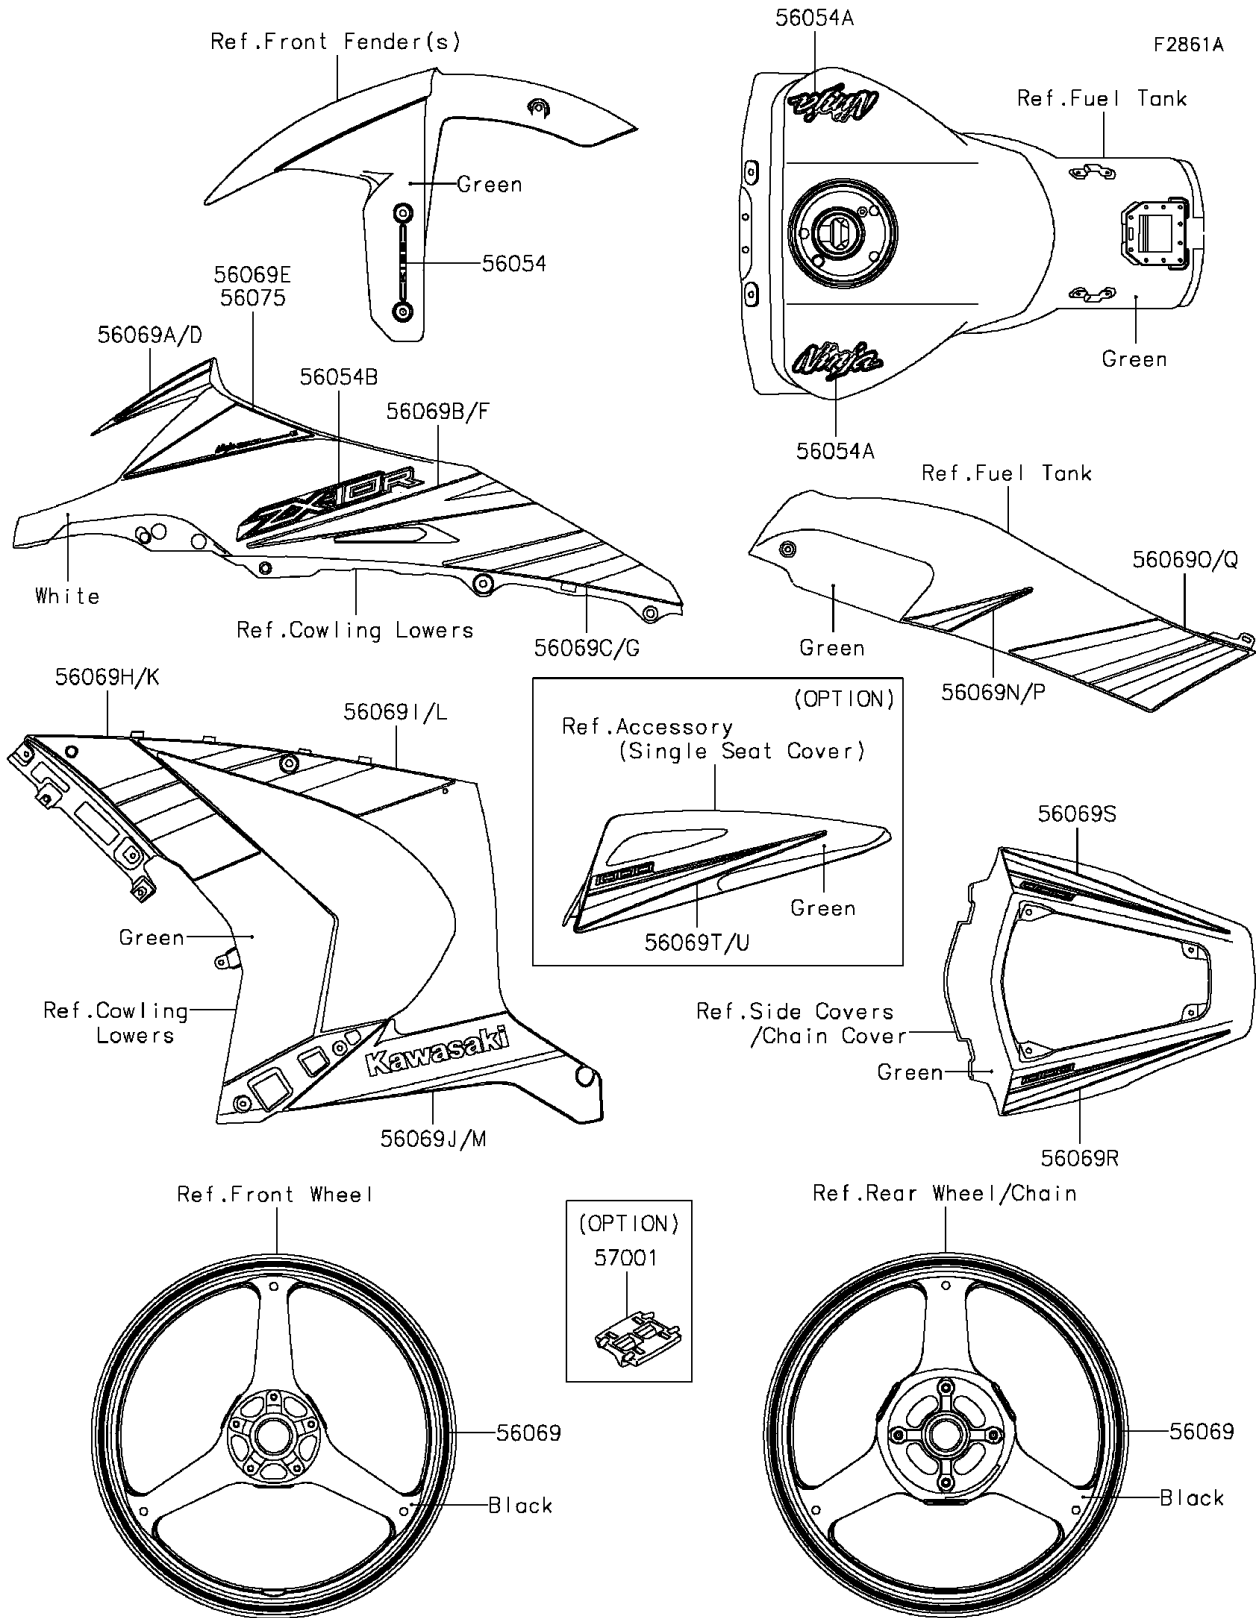

# 2015 Ninja® ZX™ -10R ABS 30th Anniversary Edition PARTS DIAGRA

Decals(Green)(KFFA)

## 2015 Ninja® ZX™ -10R ABS 30th Anniversary Edition PARTS LIST

Decals(Green)(KFFA)

ITEM NAME	PART NUMBER	QUANTITY
MARK,FR FENDER,KIBS (Ref # 56054)	56054-0919	2
MARK,FUEL TANK,NINJA (Ref # 56054A)	56054-1414	2
MARK,UPP COWL.,ZX-10R (Ref # 56054B)	56054-1558	2
PATTERN,WHEEL,GREEN,4X1353 (Ref # 56069)	56069-0103	4
PATTERN,UPP COWL.,LH,UPP (Ref # 56069A)	56069-7605	1
PATTERN,UPP COWL.,LH,FR (Ref # 56069B)	56069-7607	1
PATTERN,UPP COWL.,LH,RR (Ref # 56069C)	56069-7608	1
PATTERN,UPP COWL.,RH,UPP (Ref # 56069D)	56069-7609	1
PATTERN,UPP COWL.,RH,LWR (Ref # 56069E)	56069-7610	1
PATTERN,UPP COWL.,RH,FR (Ref # 56069F)	56069-7611	1
PATTERN,UPP COWL.,RH,RR (Ref # 56069G)	56069-7612	1
PATTERN,LWR COWL.,LH,FR (Ref # 56069H)	56069-7613	1
PATTERN,LWR COWL.,LH,RR (Ref # 56069I)	56069-7614	1
PATTERN,LWR COWL.,LH,KAWASAKI (Ref # 56069J)	56069-7615	1
PATTERN,LWR COWL.,RH,FR (Ref # 56069K)	56069-7616	1
PATTERN,LWR COWL.,RH,RR (Ref # 56069L)	56069-7617	1
PATTERN,LWR COWL.,RH,KAWASAKI (Ref # 56069M)	56069-7618	1
PATTERN,TANK COVER,LH,UPP (Ref # 56069N)	56069-7619	1
PATTERN,TANK COVER,LH,LWR (Ref # 56069O)	56069-7620	1
PATTERN,TANK COVER,RH,UPP (Ref # 56069P)	56069-7621	1
PATTERN,TANK COVER,RH,LWR (Ref # 56069Q)	56069-7622	1
PATTERN,TAIL COVER,LH (Ref # 56069R)	56069-7623	1
PATTERN,TAIL COVER,RH (Ref # 56069S)	56069-7624	1
PATTERN,SEAT COVER,LH (Ref # 56069T)	56069-7798	1
PATTERN,SEAT COVER,RH (Ref # 56069U)	56069-7799	1
PATTERN,UPP COWL.,LH,LWR (Ref # 56075)	56075-0122	1
RIM STRIPE APPLICATOR (Ref # 57001)	57001-1752	AR