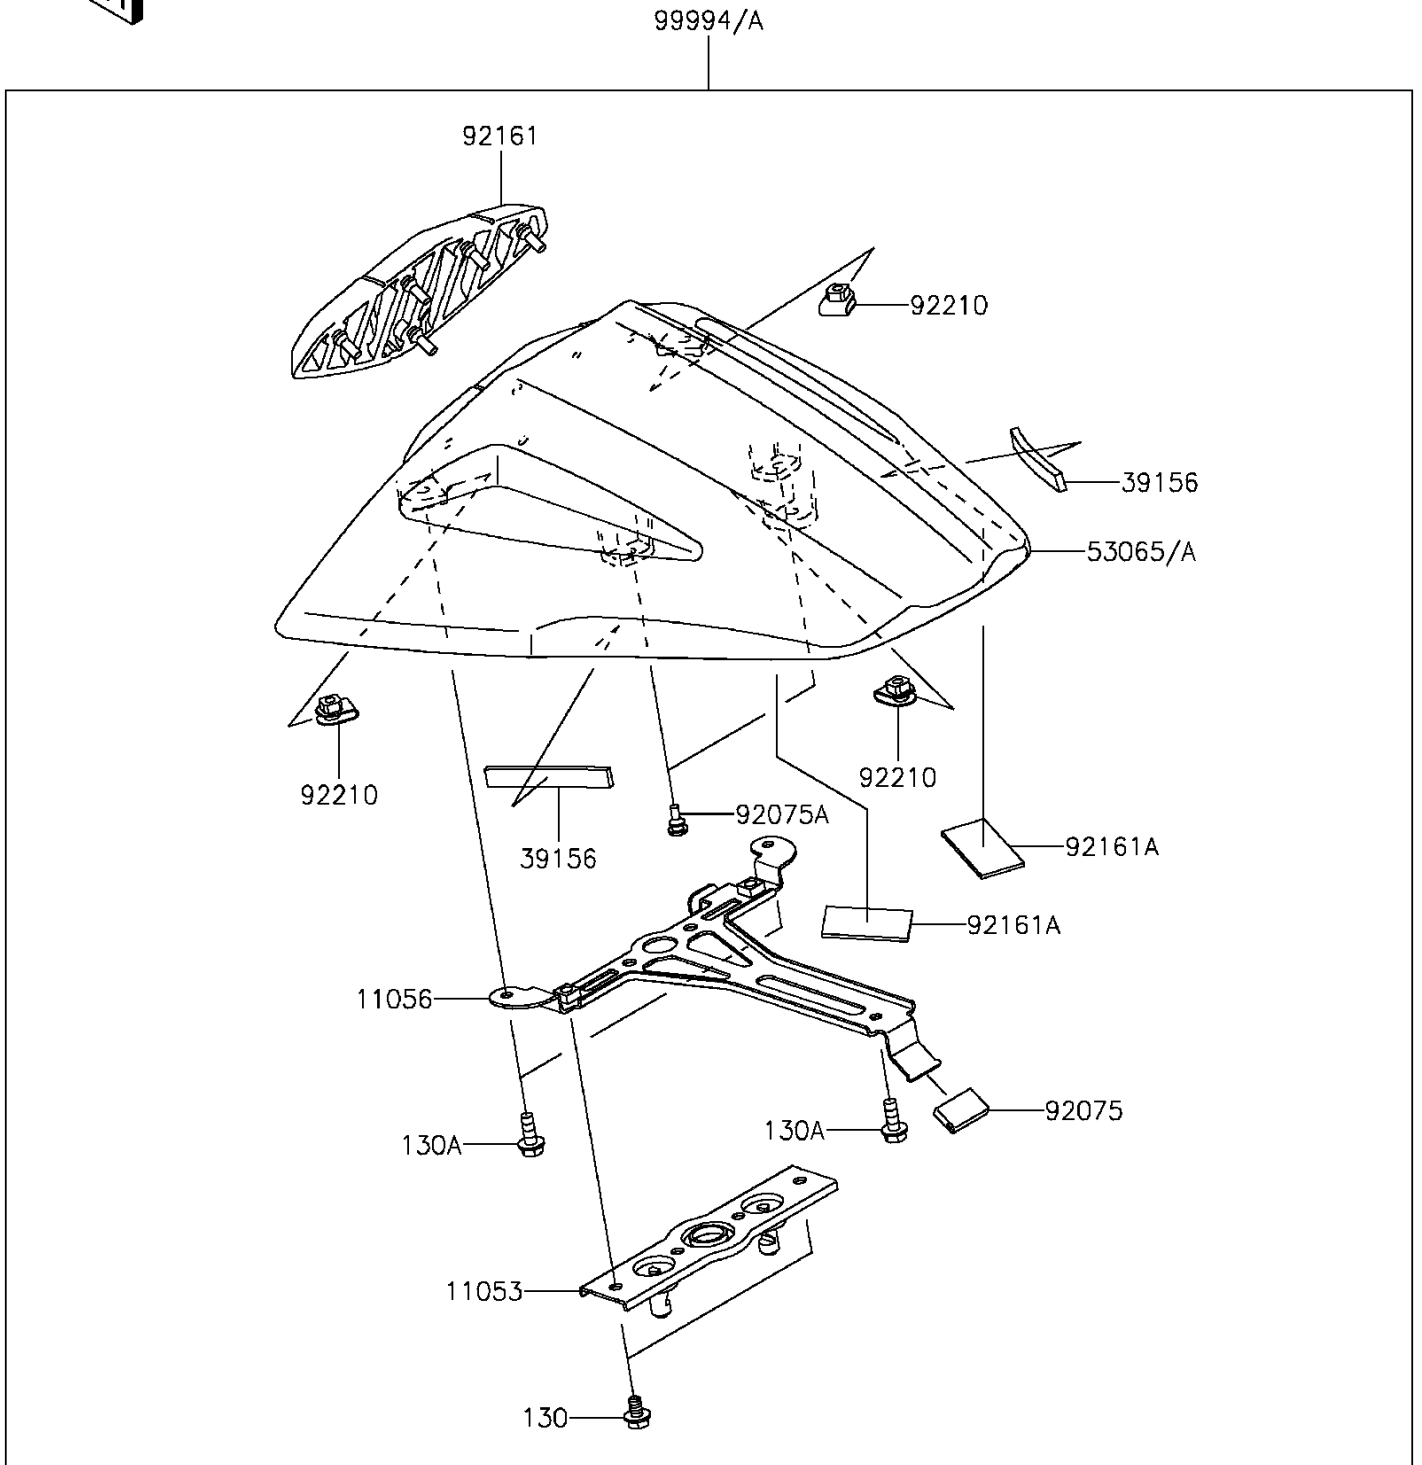

2015 Ninja® ZX™ -10R ABS 30th Anniversary Edition PARTS DIAGRA

Accessory(Single Seat Cover)

F2910

2015 Ninja® ZX™ -10R ABS 30th Anniversary Edition PARTS LIST

Accessory(Single Seat Cover)

ITEM NAME	PART NUMBER	QUANTITY
-----------	-------------	----------