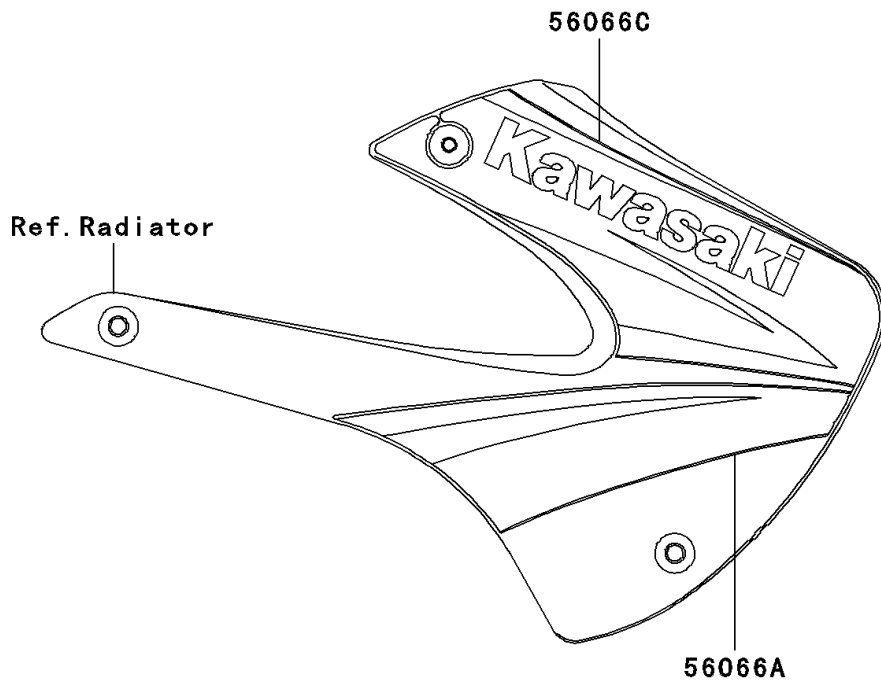

# 2004 KX85 PARTS DIAGRAM

Decals(A4)

F2861C

## 2004 KX85 PARTS LIST

Decals(A4)

ITEM NAME	PART NUMBER	QUANTITY
PATTERN,SHROUD,LWR,LH (Ref # 56066)	56066-0333	1
PATTERN,SHROUD,LWR,RH (Ref # 56066A)	56066-0335	1
PATTERN,SHROUD,UPP,LH (Ref # 56066B)	56066-0336	1
PATTERN,SHROUD,UPP,RH (Ref # 56066C)	56066-0337	1