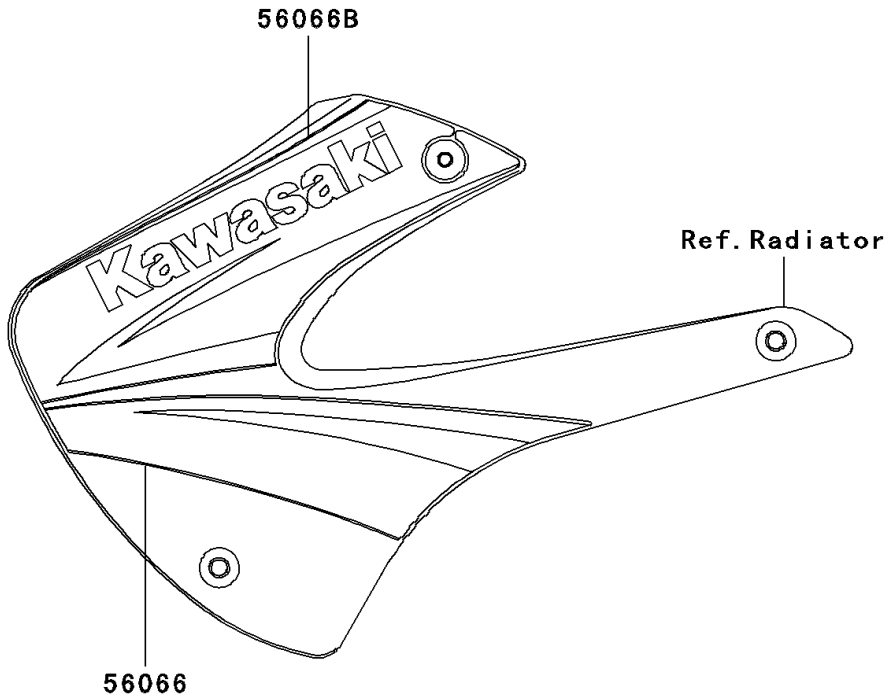

# 2004 KX85 PARTS DIAGRAM

Decals(A4)

F2861C

## 2004 KX85 PARTS LIST

Decals(A4)

ITEM NAME	PART NUMBER	QUANTITY
PATTERN,SHROUD,LWR,LH (Ref # 56066)	56066-0333	1
PATTERN,SHROUD,LWR,RH (Ref # 56066A)	56066-0335	1
PATTERN,SHROUD,UPP,LH (Ref # 56066B)	56066-0336	1
PATTERN,SHROUD,UPP,RH (Ref # 56066C)	56066-0337	1